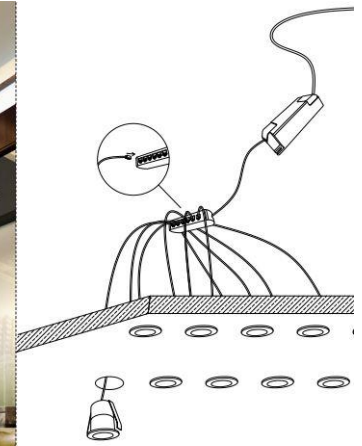

TECHNICAL INFORMATION

Product Application Photos:

We reserve the right to make technical changes.

Should you have any enquiries, please consult an Actwell representative. Email: sales@actwellighting.com.au

34 Mary Parade | Rydalmere NSW 2116 | Australia | T +61 2 9638 3333 | www.actwellighting.com