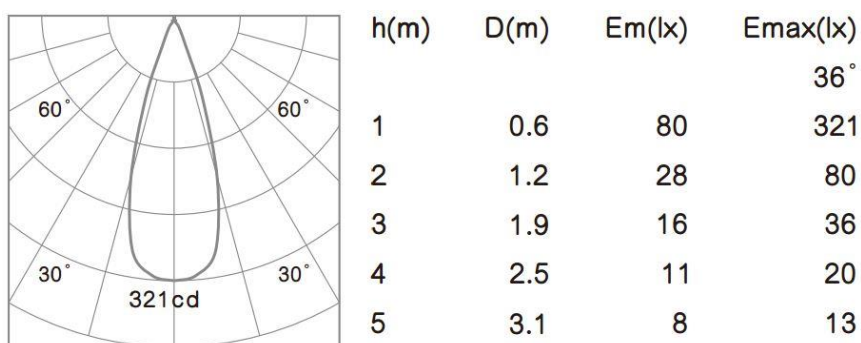

Photometrics:

We reserve the right to make technical changes.

Should you have any enquiries, please consult an Actwell representative. Email: sales@actwelllighting.com.au

34 Mary Parade | Rydalmere NSW 2116 | Australia | T +61 2 9638 3333 | www.actwelllighting.com