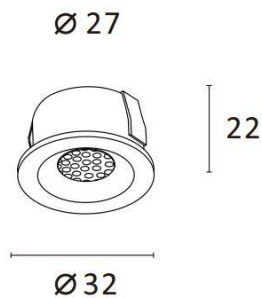

Product Name	STARLIGHT
Description	Miniature Starlighter, Fixed, Recessed LED Downlight
Material	Pure Aluminium Housing and Trim, Polycarbonate Diffuser
Dimensions	Diameter: 32mm; Height: 22mm; Cut Out: 27mm
Driver	1-to-Many Wiring, Remote LED Driver
Details	1.6W, 3000K available, CRI>80, Beam Angle: 36°, 120 Luminaire Luminous Flux @ 3000K
IP Rating	IP44
IK Rating	IK06
Installation	Recessed

TECHNICAL INFORMATION

ORDER CODE

AW11-1RD-(Colour Finish)-(Temperature)-(Beam Angle)-(Dimming)

Example: AW11-1RD-WH-3K-36°-ND

Options:

Colour Finish	Temperature	Beam Angle	Dimming
WH (White)	3K (3000K)	36°	ND (Non-Dim)
BK (Black)	4K (4000K)		

Dimensions Line Diagram:

Photometrics:

We reserve the right to make technical changes.

Should you have any enquiries, please consult an Actwell representative. Email: sales@actwelllighting.com.au

34 Mary Parade | Rydalmere NSW 2116 | Australia | T +61 2 9638 3333 | www.actwelllighting.com