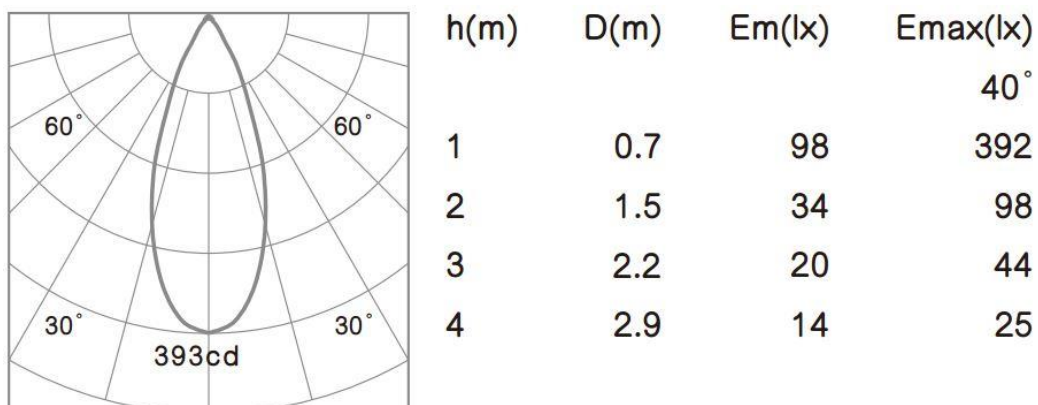

Photometrics: