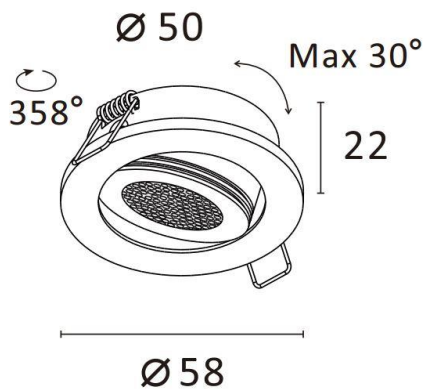

Product Name	PIP
Description	Miniature, Adjustable, LED Cabinet Recessed Downlight
Material	Pure Aluminium Housing and Trim, Polycarbonate Diffuser
Dimensions	Diameter: 58mm; Height: 22mm; Cut Out: 50mm
Driver	1-to-Many Wiring, Remote LED Driver
Details	3W, 3000K available, CRI>80, Beam Angle: 40°, 280 Luminaire Luminous Flux @ 3000K
IP Rating	IP20
IK Rating	IK04
Installation	Recessed

TECHNICAL INFORMATION

ORDER CODE

AW11-2RD-(Colour Finish)-(Temperature)-(Beam Angle)-(Dimming)

Example: AW11-2RD-WH-3K-40°-ND

Options:

Colour Finish	Temperature	Beam Angle	Dimming
WH (White)	3K (3000K)	40°	ND (Non-Dim)
BK (Black)	4K (4000K)		11 (1-10V Dim)
			DD (DALI Dim)

Dimensions Line Diagram:

Photometrics:

We reserve the right to make technical changes.

Should you have any enquiries, please consult an Actwell representative. Email: sales@actwelllighting.com.au

34 Mary Parade | Rydalmere NSW 2116 | Australia | T +61 2 9638 3333 | www.actwelllighting.com