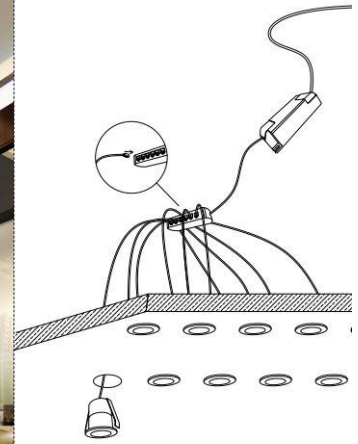

TECHNICAL INFORMATION

Product Application Photos:

We reserve the right to make technical changes.

Should you have any enquiries, please consult an Actwell representative. Email: sales@actwellighting.com.au

34 Mary Parade | Rydalmere NSW 2116 | Australia | T +61 2 9638 3333 | www.actwellighting.com