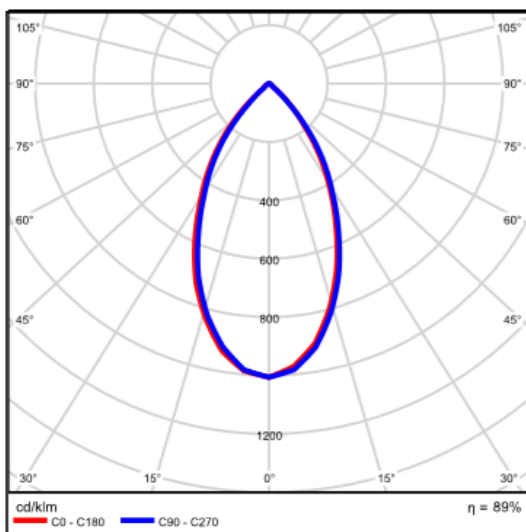

We reserve the right to make technical changes.

Should you have any enquiries, please consult an Actwell representative. Email: sales@actwelllighting.com.au

34 Mary Parade | Rydalmere NSW 2116 | Australia | T +61 2 9638 3333 | www.actwelllighting.com