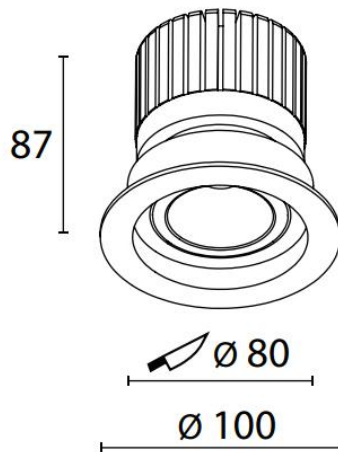

Product Name	ICONIC 13
Description	3rd Generation, Wide Trim, Robust Design, Custom Deep Baffle, Adjustable Recessed LED Downlight
Material	Powder coated Die Cast Aluminium Trim, Custom Engineered Parabolic Reflector, PC Clear Diffuser
Dimensions	Diameter: 100mm; Height: 87mm; Cut Out: 80mm
Driver	500mA Remote LED Driver
Details	13.5W, 3000K or 4000K available, CRI>85, Beam Angle: 50°, 1200 Luminaire Luminous Flux @ 3000K
IP Rating	IP20
IK Rating	IK04
Installation	Recessed

TECHNICAL INFORMATION

ORDER CODE

AW13RD-(Colour Finish)-(Temperature)-(Beam Angle)-(Dimming)

Example: AW13RD-WH-3K-50°-ND

Options:

Colour Finish	Temperature	Beam Angle	Dimming
WH (White)	3K (3000K)	50°	ND (Non-Dim)
BK (Black)	4K (4000K)		PH (Phase)
			11 (1-10V)
			DD (DALI)

Dimensions Line Diagram:

Photometrics:

We reserve the right to make technical changes.

Should you have any enquiries, please consult an Actwell representative. Email: sales@actwelllighting.com.au

34 Mary Parade | Rydalmere NSW 2116 | Australia | T +61 2 9638 3333 | www.actwelllighting.com