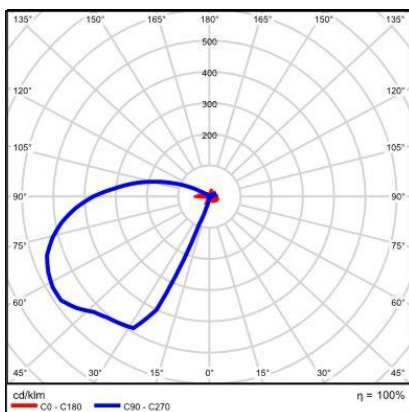

Photometrics:

We reserve the right to make technical changes.

Should you have any enquiries, please consult an Actwell representative. Email: sales@actwellighting.com.au

34 Mary Parade | Rydalmere NSW 2116 | Australia | T +61 2 9638 3333 | www.actwellighting.com