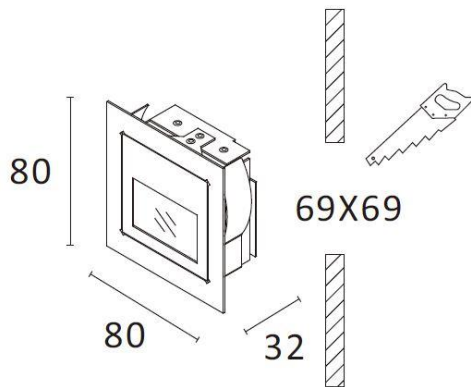

TECHNICAL INFORMATION

AW108IW Steppy 1W

Recessed
Fixed

Application Description:

- Recessed, Fixed
- Internal Areas, Step Lighting
- Steplighting in all General Areas, Stairs and Corridor Applications

Product Name	STEPPY 1W
Description	Interior, Downward Directional, Ambient Light for Stairs and Corridors, Flush to Wall, Recessed LED Steplight
Material	Pure Aluminium Body & Trim, Frosted Glass Diffuser
Dimensions	Height: 80mm; Width: 80mm; Depth: 32mm Cut-out: 69 x 69mm
Driver	Remote LED Driver
Details	1W COB LED, 3000K, CRI>80, 35 Luminaire Luminous Flux
IP Rating	IP20
IK Rating	IK05
Installation	Recessed

TECHNICAL INFORMATION

ORDER CODE

AW108IW-(Colour Finish)-(Temperature)-(Dimming)

Example: AW108IW-SL-3K-ND

Options:

Colour Finish	Temperature	Dimming
SL (Silver)	3K (3000K)	ND (Non-Dim)

Dimensions Line Diagram: