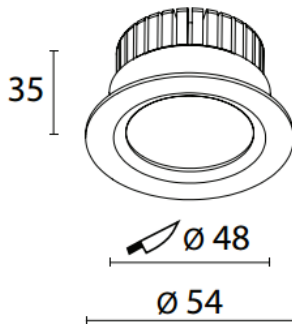

Product Name	MINUTE
Description	Miniature Recessed, Fixed, Cabinet LED Downlight
Material	Pure Aluminium Body and Trim, Polycarbonate Semi Frosted Diffuser
Dimensions	Diameter: 54mm; Height: 35mm; Cut Out: 48mm
Driver	350mA Remote LED Driver
Details	3W, 3000K available, CRI: 80, Beam Angle: 36°, 240 Luminaire Luminous Flux @ 3000K
IP Rating	IP44
IK Rating	IK03
Installation	Recessed

TECHNICAL INFORMATION

ORDER CODE

AW10RD-(Colour Finish)-(Temperature)-(Beam Angle)-(Dimming)

Example: AW10RD-WH-3K-36°-ND

Options:

Colour Finish	Temperature	Beam Angle	Dimming
WH (White)	3K (3000K)	36°	ND (Non-Dim)
SL (Silver)			

Dimensions Line Diagram:

Photometrics:

We reserve the right to make technical changes.

Should you have any enquiries, please consult an Actwell representative. Email: sales@actwelllighting.com.au

34 Mary Parade | Rydalmere NSW 2116 | Australia | T +61 2 9638 3333 | www.actwelllighting.com