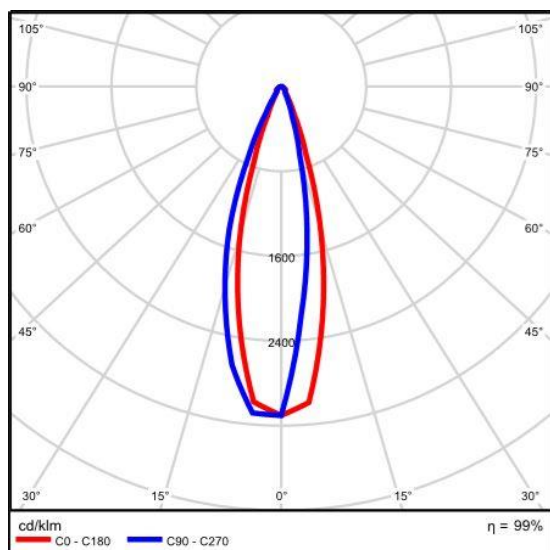

We reserve the right to make technical changes.

Should you have any enquiries, please consult an Actwell representative. Email: sales@actwelllighting.com.au

34 Mary Parade | Rydalmere NSW 2116 | Australia | T +61 2 9638 3333 | www.actwelllighting.com