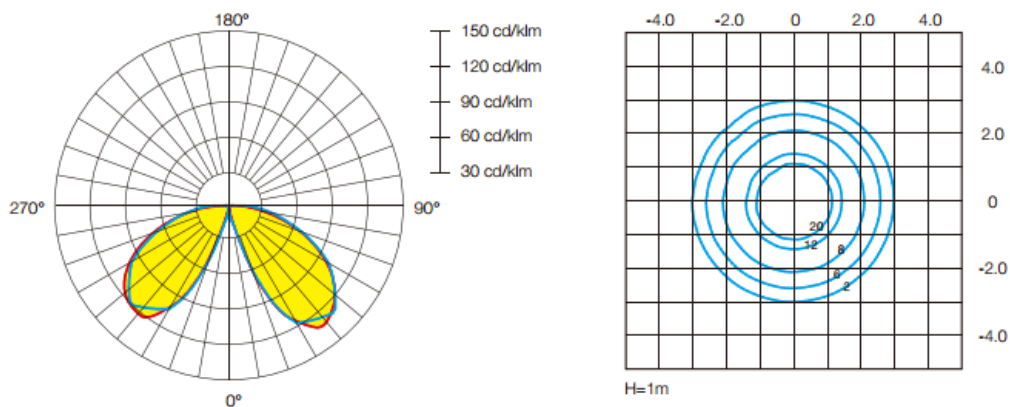

TECHNICAL INFORMATION

ORDER CODE

AW156BD-(Colour Finish)-(Temperature)-(Dimming)

Example: AW156BD-SL-3K-ND

Options:

Colour Finish	Temperature	Dimming
SL (Silver)	3K (3000K)	ND (Non-Dim)

Dimensions Line Diagram:

Photometrics:

We reserve the right to make technical changes.

Should you have any enquiries, please consult an Actwell representative. Email: sales@actwellighting.com.au

34 Mary Parade | Rydalmere NSW 2116 | Australia | T +61 2 9638 3333 | www.actwellighting.com