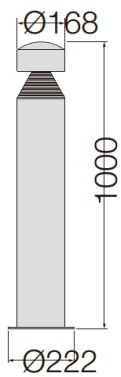

Product Name	CAVALIER S
Description	High Powered Downwards Dispersed Cylindrical LED Bollard
Material	Die cast Aluminium Body, Powder Coated and Pre-Treated for Outdoor Use, PMMA Diffuser, Surface Anti-Age Spray Processed, Stainless Steel Screws
Dimensions	Height: 1000 mm; Width: 168mm; Base-plate: 202mm
Driver Details	Integral Non-Dimmable Driver 25W SMD LED, 3000K/4000K, 780 Luminaire Luminous Flux @ 3000K
IP Rating	IP65
IK Rating	IK08
Installation	Floor Mounted

TECHNICAL INFORMATION

ORDER CODE

AW156BD-(Colour Finish)-(Temperature)-(Dimming)

Example: AW156BD-SL-3K-ND

Options:

Colour Finish	Temperature	Dimming
SL (Silver)	3K (3000K)	ND (Non-Dim)

Dimensions Line Diagram: