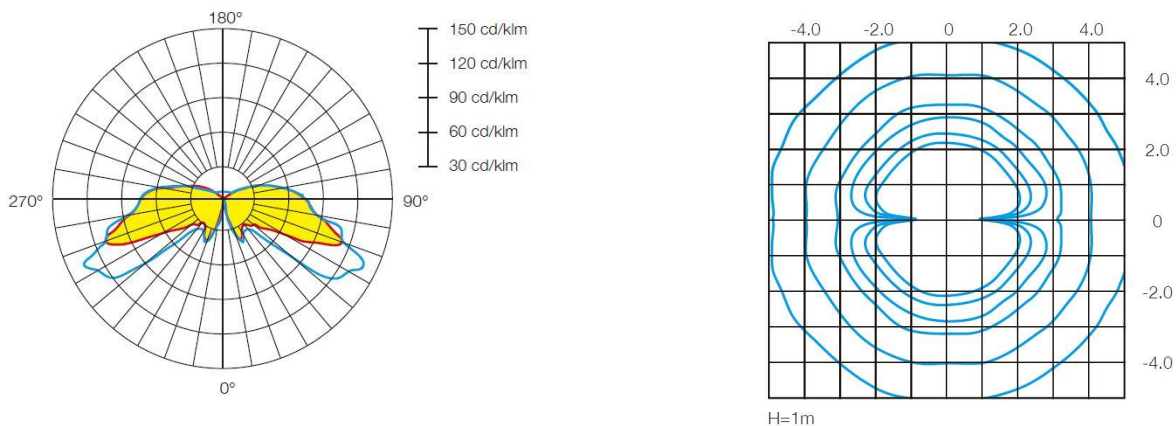

We reserve the right to make technical changes.

Should you have any enquiries, please consult an Actwell representative. Email: sales@actwelllighting.com.au

34 Mary Parade | Rydalmere NSW 2116 | Australia | T +61 2 9638 3333 | www.actwelllighting.com