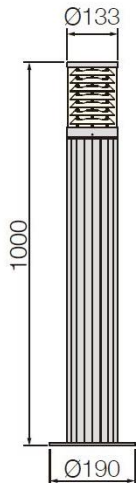

Product Name	VENTILLA L
Description	Open or Louvred 1000mm High LED Bollard, for Glare and Light Direction Control, with Integral LED Driver
Material	Surface Anti-Aged Die-cast Aluminium Head, Extruded Aluminium Body, Anodized Aluminium Louvres, PMMA Diffuser
Dimensions	Height: 1000mm; Diameter: 133mm; Base Diameter: 190mm
Details	15W LED (ES27 Lamp Base), CRI >85, 1250 Luminaire Luminous Flux @ 3000K
IP Rating	IP65
IK Rating	IK08
Installation	Floor Mounted
Driver	Integral LED Driver

TECHNICAL INFORMATION

ORDER CODE

AW158-2BD-(Colour Finish)-(Temperature)-(Beam Angle)-(Dimming)

Example: Example: AW158-2BD-GR-15-3K-ND

Options:

Colour Finish	Wattage	Temperature	Dimming
GR (Grey)	15W	3K (3000K)	ND (Non-Dim)
BK (Black)	Custom	4K (4000K)	

Dimensions Line Diagram:

Photometrics:

We reserve the right to make technical changes.

Should you have any enquiries, please consult an Actwell representative. Email: sales@actwelllighting.com.au

34 Mary Parade | Rydalmere NSW 2116 | Australia | T +61 2 9638 3333 | www.actwelllighting.com