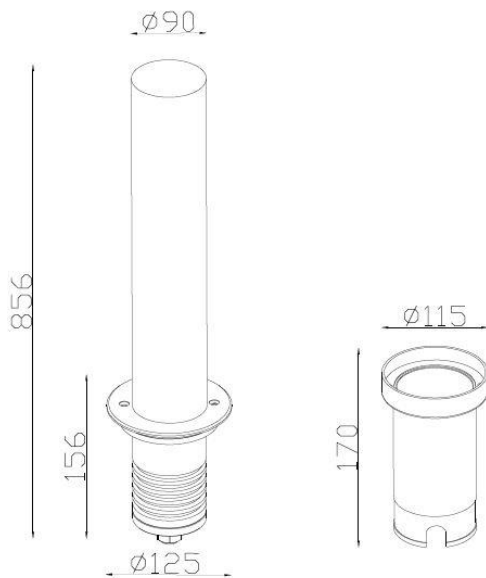

<b>Product Name</b>	<b>MALSTROM L</b>
<b>Description</b>	700mm Height, Inground Architectural LED Bollard
<b>Material</b>	316 Grade Stainless Steel Base Plate, PMMA Diffused Body, PG-9 PVC Gland
<b>Dimensions</b>	Height: 700mm; Bollard Diameter: 60mm; Base Diameter: 100mm
<b>Details</b>	5.5W COB LED, 3000K/4000K Option, CRI >82, 200 Luminaire Luminous Flux @ 3000K
<b>IP Rating</b>	IP67
<b>Installation</b>	Wall Mounted
<b>Driver</b>	Integral LED Driver

### ORDER CODE

**AW164-2BD-(Colour Finish)-(Temperature)-(Dimming)**

Example: AW164-2BD-CL-3K-ND

Options:

Colour Finish	Temperature	Dimming
CL (Clear)	3K (3000K)	ND (Non-Dim)
	4K (4000K)	

Dimensions Line Diagram: