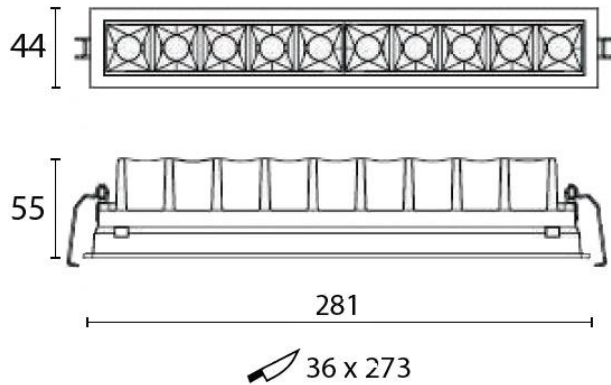

TECHNICAL INFORMATION

ORDER CODE

AW381RD-(Colour Finish)-(Baffle Finish)-(Temperature)-(Beam Angle)-(Dimming)

Example: AW381RD-WH-BB-3K-30°-ND

Options:

Colour Finish	Baffle Finish	Temperature	Beam Angle	Dimming
WH (White)	GB (Gold Baffle)	3K (3000K)	15°	ND (Non-Dim)
BK (Black)	BB (Black Baffle)	4K (4000K)	30°	PH (Phase)
			45°	DD (Dali)

Dimensions Line Diagram: