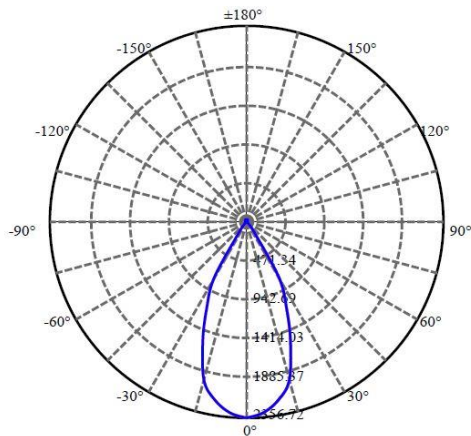

TECHNICAL INFORMATION

60 Degree Beam