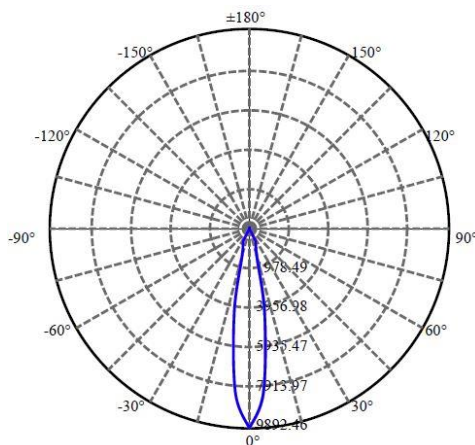

Product Name	ARUN 20
Description	Adjustable Surface Mounted, 358° Swivel and 90° LED Luminaire
Material	Die Cast Aluminium Base and Body, Parabolic Reflector, Polycarbonate Black Baffle Trim
Dimensions	Diameter: 125mm; Head Height: 155mm; Base Dia: 125mm
Driver Details	Integral LED Driver 20W COB LED, 3000K or 4000K available, 24/60° Beam, CRI> 85, 1450 Luminaire Luminous Flux @ 60° 3000K
IP Rating	IP20
IK Rating	IK03
Installation	Surface Mounted

TECHNICAL INFORMATION

ORDER CODE

AW585SD-(Colour Finish)-(Temperature)-(Beam Angle)-(Dimming)

Example: AW585SD-WH-3K-24°-ND

Options:

Colour Finish	Temperature	Beam Angle	Dimming
WH (White)	3K (3000K)	24°	ND (Non-Dim)
BK (Black)	4K (4000K)	60°	

Dimensions Line Diagram:

Photometrics:

24 Degree Beam

We reserve the right to make technical changes.

Should you have any enquiries, please consult an Actwell representative. Email: sales@actwellighting.com.au