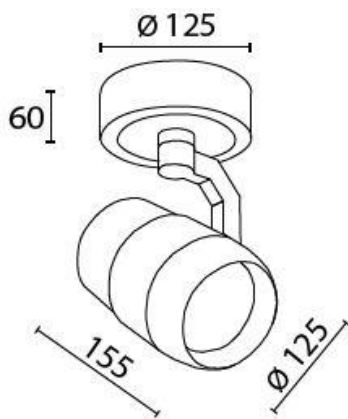

Product Name	ARUN 20
Description	Adjustable Surface Mounted, 358° Swivel and 90° LED Luminaire
Material	Die Cast Aluminium Base and Body, Parabolic Reflector, Polycarbonate Black Baffle Trim
Dimensions	Diameter: 125mm; Head Height: 155mm; Base Dia: 125mm
Driver Details	Integral LED Driver 20W COB LED, 3000K or 4000K available, 24/60° Beam, CRI> 85, 1450 Luminaire Luminous Flux @ 60° 3000K
IP Rating	IP20
IK Rating	IK03
Installation	Surface Mounted

TECHNICAL INFORMATION

ORDER CODE

AW585SD-(Colour Finish)-(Temperature)-(Beam Angle)-(Dimming)

Example: AW585SD-WH-3K-24°-ND

Options:

Colour Finish	Temperature	Beam Angle	Dimming
WH (White)	3K (3000K)	24°	ND (Non-Dim)
BK (Black)	4K (4000K)	60°	

Dimensions Line Diagram:

Photometrics:

24 Degree Beam

We reserve the right to make technical changes.

Should you have any enquiries, please consult an Actwell representative. Email: sales@actwellighting.com.au