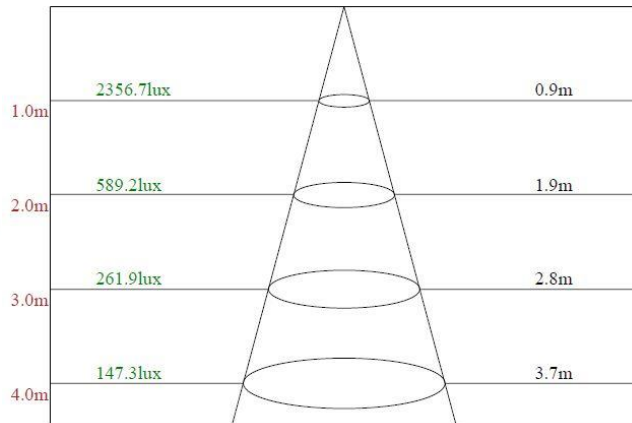

TECHNICAL INFORMATION

60 Degree Beam