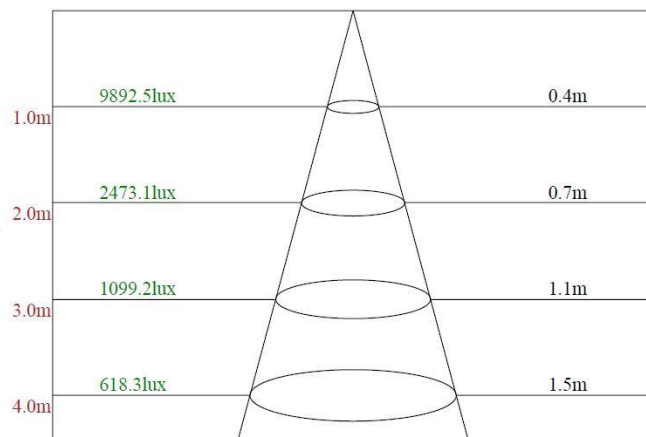

Product Name	ARUN 20
Description	Adjustable Surface Mounted, 358° Swivel and 90° LED Luminaire
Material	Die Cast Aluminium Base and Body, Parabolic Reflector, Polycarbonate Black Baffle Trim
Dimensions	Diameter: 125mm; Head Height: 155mm; Base Dia: 125mm
Driver Details	Integral LED Driver 20W COB LED, 3000K or 4000K available, 24/60° Beam, CRI> 85, 1450 Luminaire Luminous Flux @ 60° 3000K
IP Rating	IP20
IK Rating	IK03
Installation	Surface Mounted

TECHNICAL INFORMATION

ORDER CODE

AW585SD-(Colour Finish)-(Temperature)-(Beam Angle)-(Dimming)

Example: AW585SD-WH-3K-24°-ND

Options:

Colour Finish	Temperature	Beam Angle	Dimming
WH (White)	3K (3000K)	24°	ND (Non-Dim)
BK (Black)	4K (4000K)	60°	

Dimensions Line Diagram:

Photometrics:

24 Degree Beam

We reserve the right to make technical changes.

Should you have any enquiries, please consult an Actwell representative. Email: sales@actwellighting.com.au