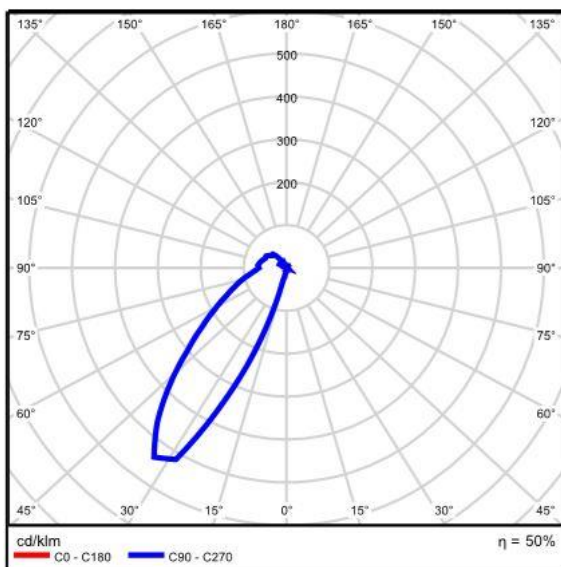

We reserve the right to make technical changes.

Should you have any enquiries, please consult an Actwell representative. Email: sales@actwelllighting.com.au

34 Mary Parade | Rydalmere NSW 2116 | Australia | T +61 2 9638 3333 | www.actwelllighting.com