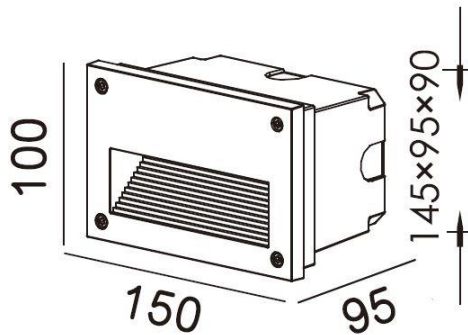

TECHNICAL INFORMATION

ORDER CODE

AW6012EW-(Colour Finish)-(Temperature)-(Dimming)

Example: AW6012EW-GR-3K-ND

Options:

Colour Finish	Temperature	Dimming
GR (Grey)	3K (3000K)	ND (Non-Dim)
	4K (4000K)	

Dimensions Line Diagram:

Photometrics: