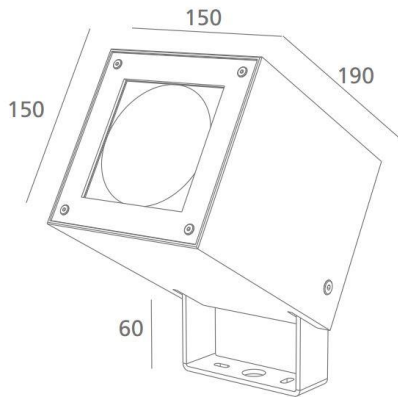

TECHNICAL INFORMATION

ORDER CODE

AW611-2EW-(Colour Finish)-(Temperature)-(Dimming)

Example: AW611-2-BK-3K-ND

Options:

Colour Finish	Temperature	Dimming
BK (Black)	3K (3000K)	ND (Non-Dim)
	4K (4000K)	

Dimensions Line Diagram: