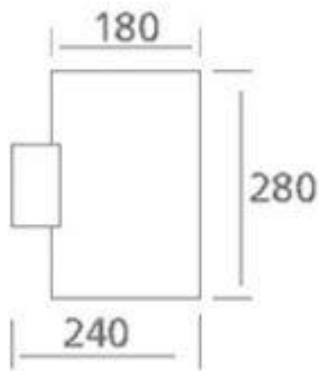

<b>Product Name</b>	<b>HYPERION R DOWN</b>
<b>Description</b>	High Powered, Weatherproof, Vandal Resistant, One Directional, Cylindrical LED Wall Light
<b>Material</b>	Extruded Aluminium, High Corrosion Resistance, 4mm Tempered Glass
<b>Dimensions</b>	Height: 280mm; Width: 210mm; Projection: 150mm
<b>Driver</b>	Integral LED Driver
<b>Details</b>	30W COB LED, 3000K and 4000K available, CRI>80, 1540 Luminaire Luminous Flux @ 3000K
<b>IP Rating</b>	IP65
<b>IK Rating</b>	IK08
<b>Installation</b>	Wall Mounted

Dimensions Line Diagram:

We reserve the right to make technical changes.

Should you have any enquiries, please consult an Actwell representative. Email: [sales@actwelllighting.com.au](mailto:sales@actwelllighting.com.au)