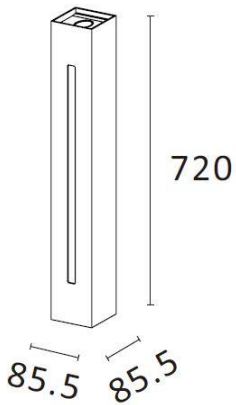

<b>Product Name</b>	<b>ARGONITE LS</b>
<b>Description</b>	Up and Down and Outwards Shining, Black Internal Trim, Rectangular LED Architectural Wall Luminaire
<b>Material</b>	Pure Aluminium Brushed Body, Glass Diffusers
<b>Dimensions</b>	Height: 720mm; Width: 86mm; Projection: 86mm
<b>Driver Details</b>	Integral LED Driver 2x8W Up & Down COB LED + 10W SMD LED Outwards Projection, 2700K/3000K/4000K Available, CRI>80, 960 Luminaire Luminous Flux @ 3000K
<b>IP Rating</b>	IP20
<b>IK Rating</b>	IK03
<b>Installation</b>	Wall Mounted

Dimensions Line Diagram:

Product Application Photo:

We reserve the right to make technical changes.

Should you have any enquiries, please consult an Actwell representative. Email: [sales@actwelllighting.com.au](mailto:sales@actwelllighting.com.au)