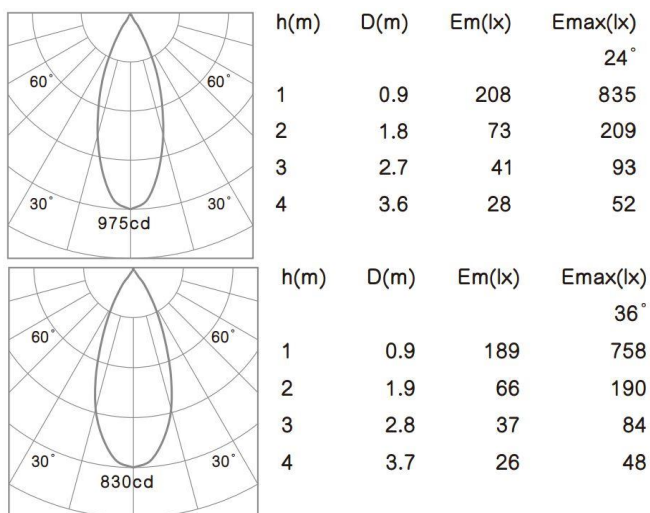

We reserve the right to make technical changes.

Should you have any enquiries, please consult an Actwell representative. Email: sales@actwelllighting.com.au

34 Mary Parade | Rydalmere NSW 2116 | Australia | T +61 2 9638 3333 | www.actwelllighting.com