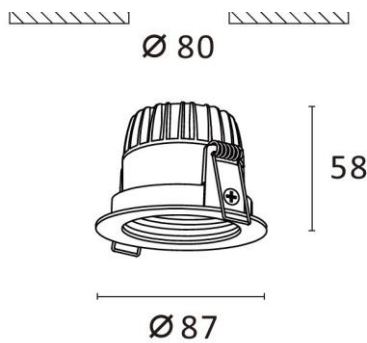

Product Name **BUMBLEBEE**

Description	Ambient, Black Baffle, Adjustable, Honeycomb Option for Anti-glare, Snoot Option for Spotlighting, Recessed LED Downlight
Material	Die-cast Aluminium Body and Trim, Aluminium Black Anti Dazzle Ring, Frosted Glass Diffuser, PVC Honeycomb Louvre
Dimensions	Diameter: 87mm; Height: 58mm; Cut Out: 80mm
Details	10W COB LED, 24/36/60° Deg, 2700/3000/4000K, CRI>82, UGR<19, 690lm @ 3K 563lmFlux @ 36°
IP Rating	IP20
IK Rating	IK04
Installation	Recessed

TECHNICAL INFORMATION

ORDER CODE

AW75RD-(Colour Finish)-(Temperature)-(Beam Angle)-(Dimming)-(Options)

Example: AW75RD-WH-3K-36°-ND-SN

Options:

Colour Finish	Temperature	Beam Angle	Dimming	Options
WH (White)	2.7K (3000K)	24°	ND (Non-Dim)	SN (Snoot)
BK (Black)	3K (3000K)	36°	PH (Phase)	HCSN (Honeycomb + Snoot)
	4K (4000K)	60°	11 (1-10V)	
			DD (DALI)	

Dimensions Line Diagram:

Photometrics:

We reserve the right to make technical changes.

Should you have any enquiries, please consult an Actwell representative. Email: sales@actwelllighting.com.au

34 Mary Parade | Rydalmere NSW 2116 | Australia | T +61 2 9638 3333 | www.actwelllighting.com

TECHNICAL INFORMATION

h(m)	D(m)	Em(lx)	E _{max} (lx)
1	1.0	298	664
2	2.0	91	166
3	3.0	48	74
4	4.0	31	42

Application Photo:

We reserve the right to make technical changes.

Should you have any enquiries, please consult an Actwell representative. Email: sales@actwellighting.com.au