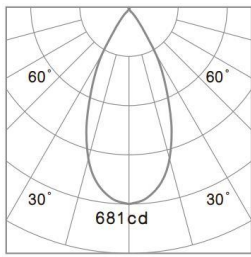

Product Name **BUMBLEBEE**

Description	Ambient, Black Baffle, Adjustable, Honeycomb Option for Anti-glare, Snoot Option for Spotlighting, Recessed LED Downlight
Material	Die-cast Aluminium Body and Trim, Aluminium Black Anti Dazzle Ring, Frosted Glass Diffuser, PVC Honeycomb Louvre
Dimensions	Diameter: 87mm; Height: 58mm; Cut Out: 80mm
Details	10W COB LED, 24/36/60° Deg, 2700/3000/4000K, CRI>82, UGR<19, 690lm @ 3K 563lmFlux @ 36°
IP Rating	IP20
IK Rating	IK04
Installation	Recessed

TECHNICAL INFORMATION

ORDER CODE

AW75RD-(Colour Finish)-(Temperature)-(Beam Angle)-(Dimming)-(Options)

Example: AW75RD-WH-3K-36°-ND-SN

Options:

Colour Finish	Temperature	Beam Angle	Dimming	Options
WH (White)	2.7K (3000K)	24°	ND (Non-Dim)	SN (Snoot)
BK (Black)	3K (3000K)	36°	PH (Phase)	HCSN (Honeycomb + Snoot)
	4K (4000K)	60°	11 (1-10V)	
			DD (DALI)	

Dimensions Line Diagram:

Photometrics:

We reserve the right to make technical changes.

Should you have any enquiries, please consult an Actwell representative. Email: sales@actwelllighting.com.au

34 Mary Parade | Rydalmere NSW 2116 | Australia | T +61 2 9638 3333 | www.actwelllighting.com

TECHNICAL INFORMATION

h(m)	D(m)	Em(lx)	E _{max} (lx)
1	1.0	298	664
2	2.0	91	166
3	3.0	48	74
4	4.0	31	42

Application Photo:

We reserve the right to make technical changes.

Should you have any enquiries, please consult an Actwell representative. Email: sales@actwellighting.com.au