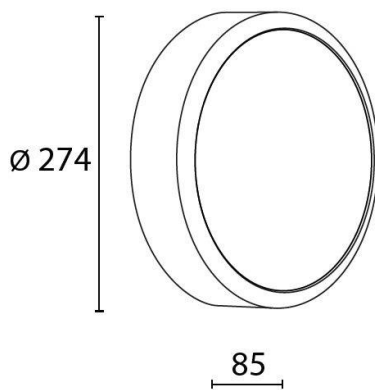

Product Name	LAGUNA MOON
Description	Exterior, Vandal Resistant, Wall & Ceiling Mounted LED Luminaire with Integral Driver, Emergency Option
Material	Die Cast Aluminium, Powder coated and Pre-treated Body & Frame for Exterior Use, Toughened, Silicone Rubber Gasket, Polycarbonate Diffuser, Allen Head Screws
Dimensions	Diameter: 274mm; Projection: 85mm
Driver Details	Integral LED Driver 20W SMD LED, 3000K or 4000K available, CRI: 80, 2100 Luminaire Luminous Flux @ 3000K
IP Rating	IP65
IK Rating	IK08
Installation	Surface Mounted

Dimensions Line Diagram:

Photometrics:

We reserve the right to make technical changes.

Should you have any enquiries, please consult an Actwell representative. Email: sales@actwelllighting.com.au

34 Mary Parade | Rydalmere NSW 2116 | Australia | T +61 2 9638 3333 | www.actwelllighting.com