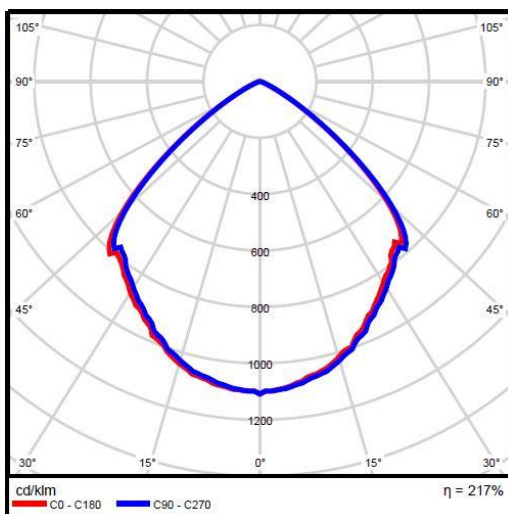

We reserve the right to make technical changes.

Should you have any enquiries, please consult an Actwell representative. Email: sales@actwelllighting.com.au

34 Mary Parade | Rydalmere NSW 2116 | Australia | T +61 2 9638 3333 | www.actwelllighting.com