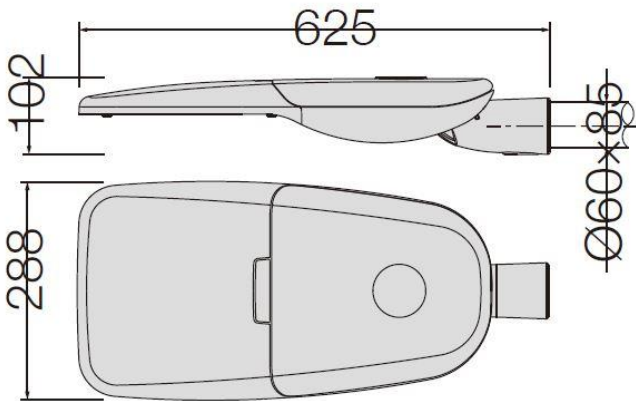

TECHNICAL INFORMATION

ORDER CODE

AW9210P-(Colour Finish)-(Temperature)-(Optics)-(Mounting)

Example: AW9210P-GR-3K-T2A-PS(H5mA1.5m)

Options:

Colour Finish	Wattage	Temperature	Optics	Mounting
GR (Grey)	40	3K (3000K)	T2A	PT (Pole Top) Add Height
BK (Black)	60	4K (4000K)	T3A	PS (Pole Side) H (Height) A (Pole Arm Length)
	80	5K (5000K)	T4A	WM (Wall Mount)
	100	6K (6000K)		

Dimensions Line Diagram:

We reserve the right to make technical changes.

Should you have any enquiries, please consult an Actwell representative. Email: sales@actwelllighting.com.au

34 Mary Parade | Rydalmere NSW 2116 | Australia | T +61 2 9638 3333 | www.actwelllighting.com