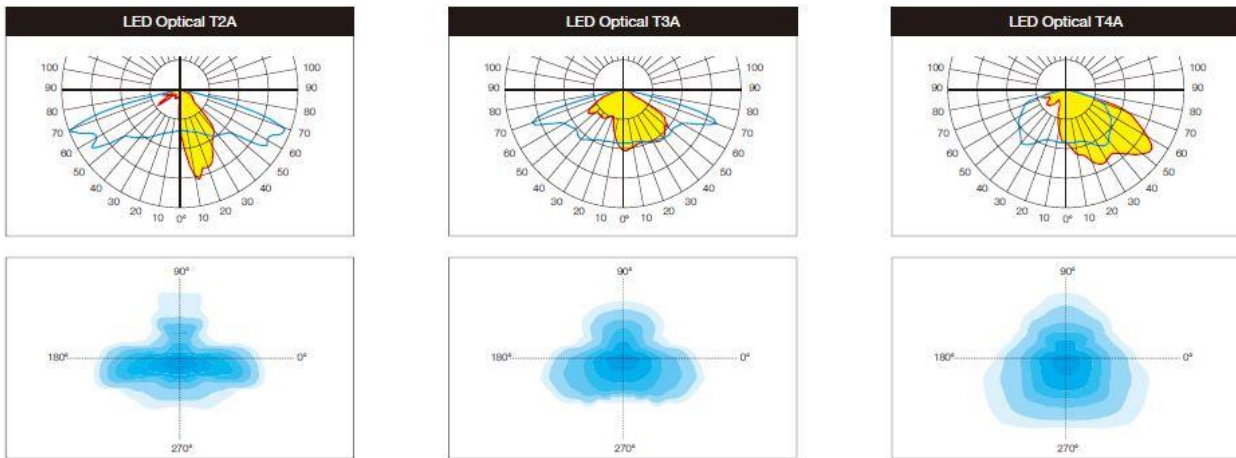

TECHNICAL INFORMATION

Optics Options: