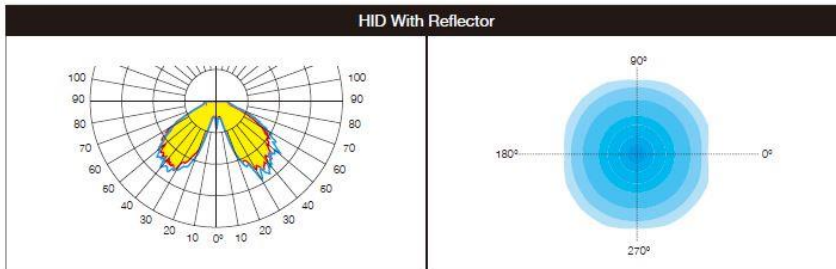

TECHNICAL INFORMATION

Photometrics:

T-01V