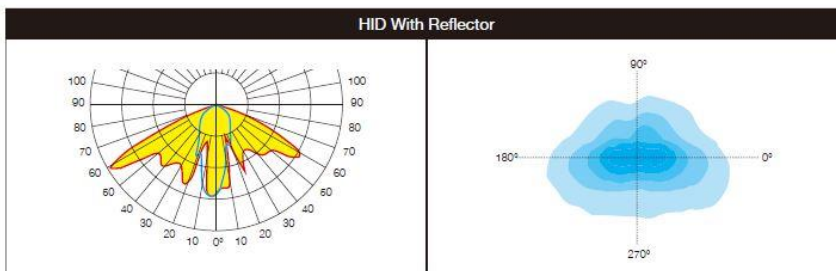

TECHNICAL INFORMATION

Photometrics:

T-01H

Application Photos:

We reserve the right to make technical changes.

Should you have any enquiries, please consult an Actwell representative. Email: sales@actwellighting.com.au

34 Mary Parade | Rydalmere NSW 2116 | Australia | T +61 2 9638 3333 | www.actwellighting.com