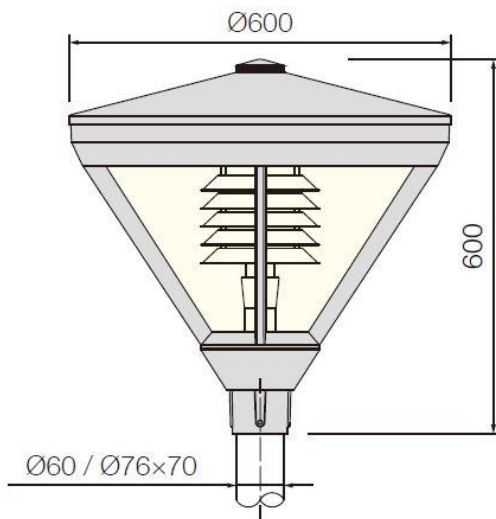

TECHNICAL INFORMATION

ORDER CODE

AW9214P-(Colour Finish)-(Wattage)-(Temperature)-(Optics)-(Mounting)

Example: Example: Example: AW9214P-GR-40-3K-T01V-PT4000mm

Options:

Colour Finish	Wattage	Temperature	Optics	Mounting
GR (Grey)	30	3K (3000K)	T01H	PT (Pole Top) Add Height
BK (Black)	40	4K (4000K)	T01V	
	60	5K (5000K)		
	80	6K (6500K)		

Dimensions Line Diagram:

We reserve the right to make technical changes.

Should you have any enquiries, please consult an Actwell representative. Email: sales@actwellighting.com.au

34 Mary Parade | Rydalmere NSW 2116 | Australia | T +61 2 9638 3333 | www.actwellighting.com