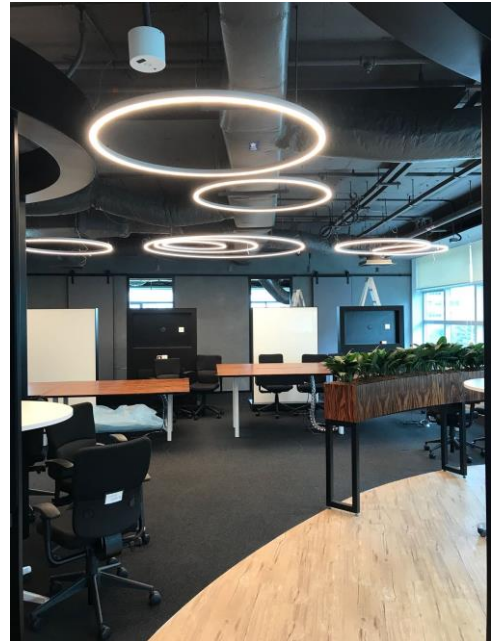

TECHNICAL INFORMATION

Product Application Photos:

We reserve the right to make technical changes.

Should you have any enquiries, please consult an Actwell representative. Email: sales@actwellighting.com.au

34 Mary Parade | Rydalmere NSW 2116 | Australia | T +61 2 9638 3333 | www.actwellighting.com