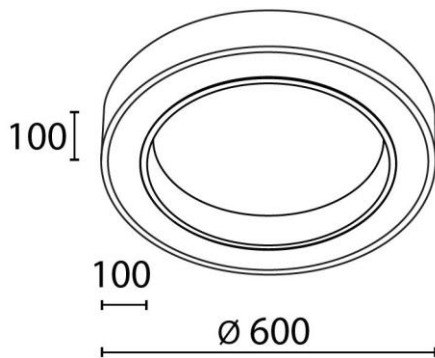

TECHNICAL INFORMATION

ORDER CODE

AW9656PT-(Colour Finish)-(Temperature)-(Dimming)

Example: AW9656PT-WH-3K-ND

Options:

Colour Finish	Temperature	Dimming
WH (White)	2.7K (2700K)	ND (Non-Dim)
BK (Black)	3K (3000K)	
SL (Silver)	4K (4000K)	
RAL (Custom Colours)	6.5K (6500K)	

Dimensions Line Diagram:

Photometrics: