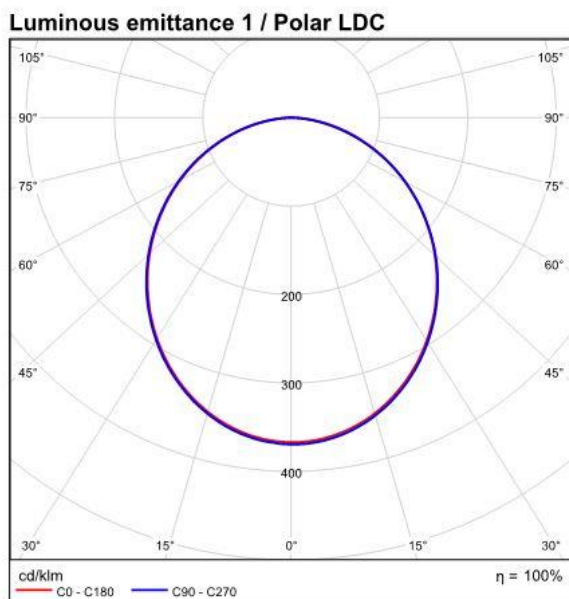

We reserve the right to make technical changes.

Should you have any enquiries, please consult an Actwell representative. Email: sales@actwellighting.com.au

34 Mary Parade | Rydalmere NSW 2116 | Australia | T +61 2 9638 3333 | www.actwellighting.com