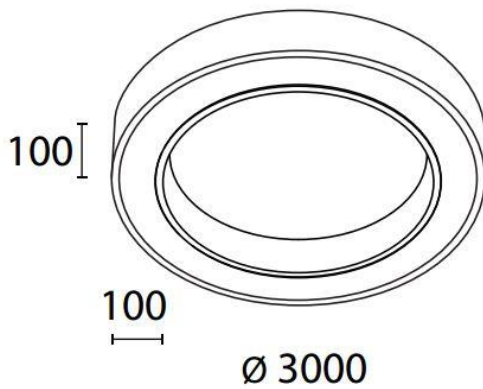

<b>Product Name</b>	<b>CIRCA 3000</b>
<b>Description</b>	Suspended Architectural Styled Circular Ring LED Pendant, Up and/or Down Lighting Options
<b>Material</b>	Metallic Diecast Aluminium Trim and Body with Acrylic Diffuser and Wire Suspension Cables
<b>Dimensions</b>	Diameter: 3000mm; Height: 100mm
<b>Driver</b>	Inbuilt LED Driver
<b>Details</b>	240W SMD LED, 2700K/3000K/4000K/6500K, CRI>80, 20,400 Luminaire Luminous Flux @ 3000K
<b>IP Rating</b>	IP20
<b>Installation</b>	Suspended

### Dimensions Line Diagram: