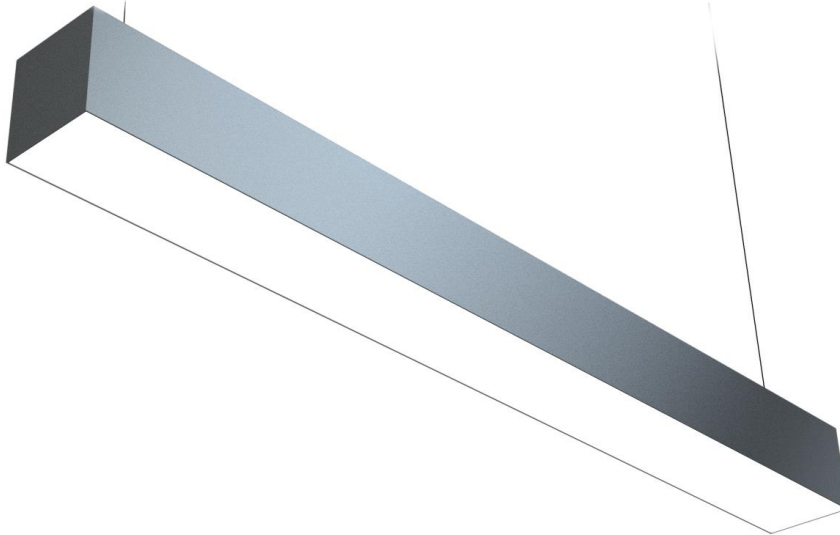

TECHNICAL INFORMATION

AW9661PT Grigio 94

Suspended
Fixed

Application Description:

- Suspended, Fixed
- Internal Areas; Linear Lighting with Even Distribution Requirements
- Commercial Offices, Work Stations, Reception Desks, Schools and Universities, Halls and Theatres, Kitchen Islands, Meeting and Board Rooms, Gallery and Showroom Applications

Product Name	GRIGIO 94
Description	Linear Bar, Suspended, Low Glare Anti-Brittle Diffuser, LED Luminaire with Integral LED Driver
Material	Pure Aluminium Extrusion, Glare Protective Frosted Acrylic Diffuser
Dimensions	Width: 94mm; Height: 94mm
Driver	Integral LED Driver
Details	SMD LED Boards, 3000K, 3500K or 4000K available, RGB/RGBW Options, CRI>80/90, UGR<19 10W per metre (880 Luminaire Luminous Flux @ 3000K) 20W per metre (1700 Luminaire Luminous Flux @ 3000K) 30W per metre (2600 Luminaire Luminous Flux @ 3000K)
IP Rating	IP20
IK Rating	IK05
Installation	Suspended