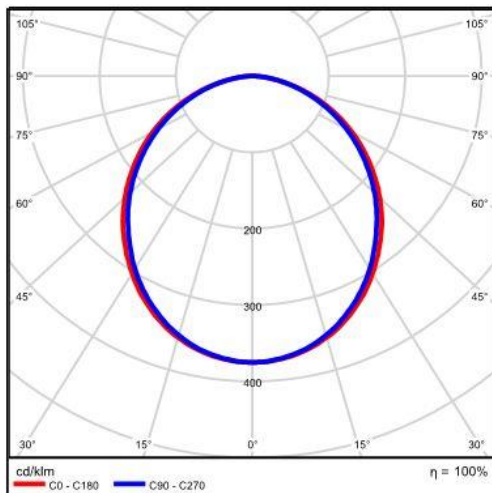

We reserve the right to make technical changes.

Should you have any enquiries, please consult an Actwell representative. Email: sales@actwellighting.com.au

34 Mary Parade | Rydalmere NSW 2116 | Australia | T +61 2 9638 3333 | www.actwellighting.com