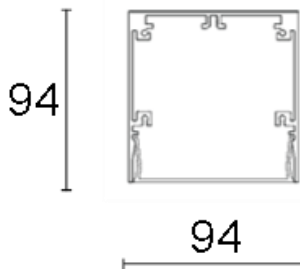

Product Name	GRIGIO 94
Description	Linear Bar, Suspended, Low Glare Anti-Brittle Diffuser, LED Luminaire with Integral LED Driver
Material	Pure Aluminium Extrusion, Glare Protective Frosted Acrylic Diffuser
Dimensions	Width: 94mm; Height: 94mm
Driver	Integral LED Driver
Details	SMD LED Boards, 3000K, 3500K or 4000K available, RGB/RGBW Options, CRI>80/90, UGR<19 10W per metre (880 Luminaire Luminous Flux @ 3000K) 20W per metre (1700 Luminaire Luminous Flux @ 3000K) 30W per metre (2600 Luminaire Luminous Flux @ 3000K)
IP Rating	IP20
IK Rating	IK05
Installation	Suspended

TECHNICAL INFORMATION

ORDER CODE

AW9661PT-(Colour Finish)-(Length)-(Temperature)-(CRI)-(Dimming)

Example: AW9661PT-WH-3250-3K-80-ND

Options:

Colour Finish	Wattage	Light Con	Length	Temperature	CRI	Dimming
WH (White)	10 (10w/m)	DO (Down Only)	(in mm)	3K (3000K)	80 (CRI>80)	ND (Non-Dim)
AL (Aluminium)	20 (20w/m)	UD (Up & Down)		3.5K (3500K)	90 (CRI>90)	11 (1-10V)
BK (Black)	30 (30w/m)			4K (4000K)		DD (DALI)
CUSTOM				RGB RGBW		

Dimensions Line Diagram:

Photometrics:

We reserve the right to make technical changes.

Should you have any enquiries, please consult an Actwell representative. Email: sales@actwellighting.com.au

34 Mary Parade | Rydalmere NSW 2116 | Australia | T +61 2 9638 3333 | www.actwellighting.com