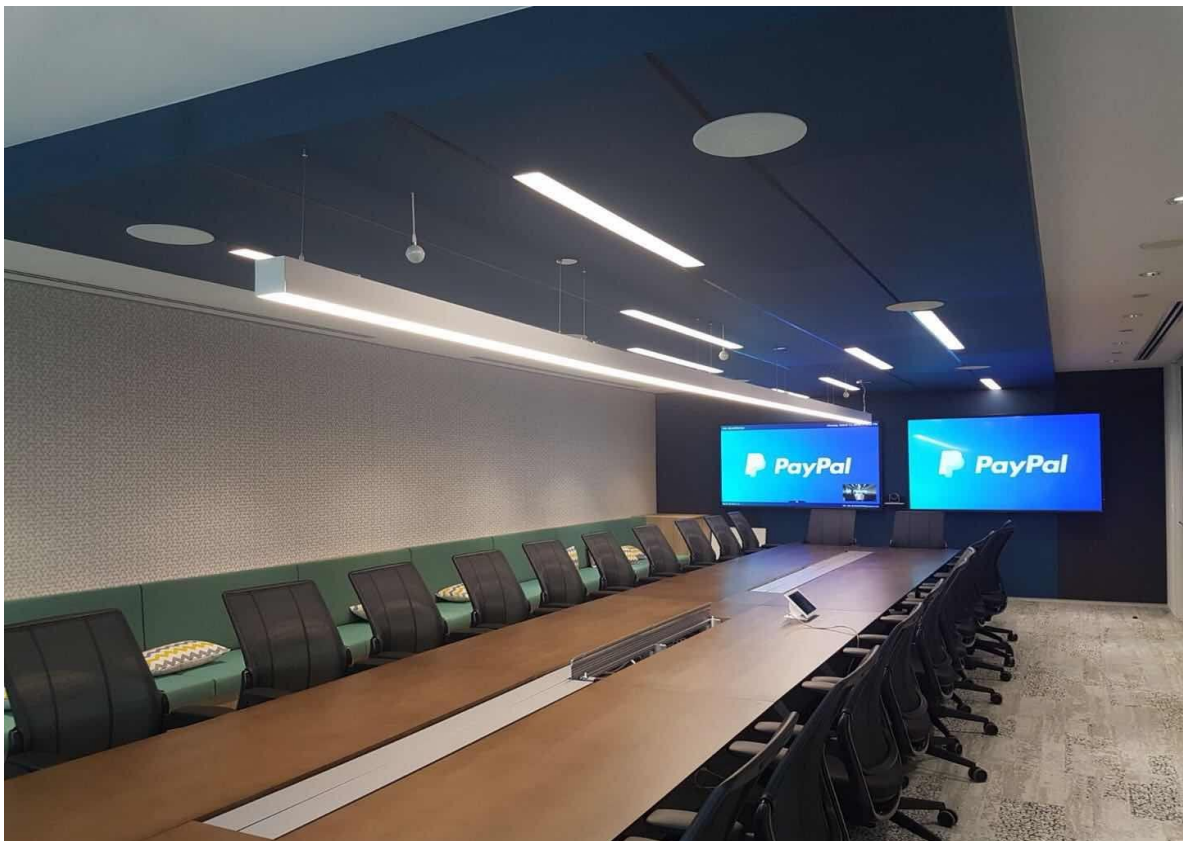

TECHNICAL INFORMATION

Product Application Photos:

We reserve the right to make technical changes.

Should you have any enquiries, please consult an Actwell representative. Email: sales@actwellighting.com.au

34 Mary Parade | Rydalmere NSW 2116 | Australia | T +61 2 9638 3333 | www.actwellighting.com