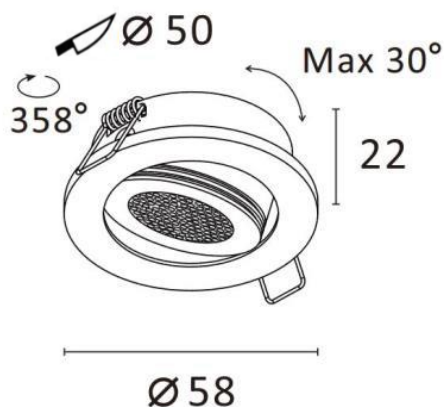

34 Mary Parade
Rydalmere NSW 2116 Australia

+61 2 9638 3333

enquiries@actwellighting.com.au

PRODUCT NAME	
PIP	
Description	Miniature, Adjustable, LED Cabinet Recessed Downlight, Internal Areas, Low Output Concentrated Light Applications
Materials	Aluminium Housing and Trim, Polycarbonate Diffuser, Steel Spring Mounting Clips
Dimensions	Diameter: 58mm; Height: 22mm; Cut Out: 50mm
Driver	Remote LED Driver One Driver with Connector to Link Up to Nine Fittings, 1-to-1 or 1-to-Many Wiring Option
Luminaire Details	3W, 2700K/3000K/4000K Available, CRI>90, Beam Angle: 40°, SDCM<3, UGR<17, 330 Lumens, 280 Luminaire Luminous Flux at 3000K. Lumen Efficacy: 94Lm/W
Ratings	IP44 IC-4 IK05
Rated Life	5yr Warranty L80 B10: 65,000hrs <i>Environmental Impact: Luminaire > 95% Recyclable, Fitting Under Actwell Revitalisation Program to Refit Parts to End Waste</i>
Installation	Recessed

DIMENSION LINE DIAGRAM

Actwell Trading reserves the right to make revisions and updates.
If you have any enquiries please consult an Actwell Lighting Representative

PHOTOMETRICS

h(m)	D(m)	Em(lx)	Emax(lx)
			40°
1	0.7	98	392
2	1.5	34	98
3	2.2	20	44
4	2.9	14	25