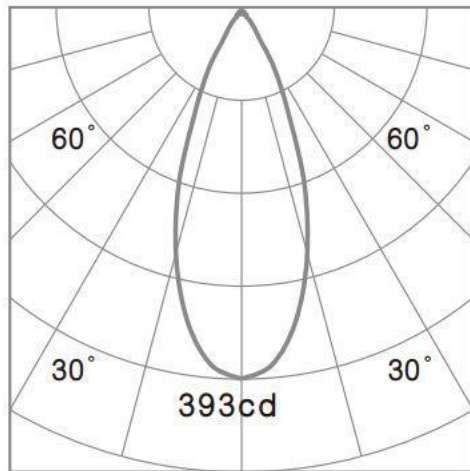

34 Mary Parade
Rydalmere NSW 2116 Australia

+61 2 9638 3333

enquiries@actwellighting.com.au

PRODUCT NAME	
PIP	
Description	Miniature, Adjustable, LED Cabinet Recessed Downlight, Internal Areas, Low Output Concentrated Light Applications
Materials	Aluminium Housing and Trim, Polycarbonate Diffuser, Steel Spring Mounting Clips
Dimensions	Diameter: 58mm; Height: 22mm; Cut Out: 50mm
Driver	Remote LED Driver One Driver with Connector to Link Up to Nine Fittings, 1-to-1 or 1-to-Many Wiring Option
Luminaire Details	3W, 2700K/3000K/4000K Available, CRI>90, Beam Angle: 40°, SDCM<3, UGR<17, 330 Lumens, 280 Luminaire Luminous Flux at 3000K. Lumen Efficacy: 94Lm/W
Ratings	IP44 IC-4 IK05
Rated Life	5yr Warranty L80 B10: 65,000hrs <i>Environmental Impact: Luminaire > 95% Recyclable, Fitting Under Actwell Revitalisation Program to Refit Parts to End Waste</i>
Installation	Recessed

Example: AW11-2RD-WH-3K-ND

OPTIONS

Colour Finish	Temperature	Dimming
WH (White)	2.7K (2700K)	ND (Non-Dim)
BK (Black)	3K (3000K)	11 (1-10V)
	4K (4000K)	DD (DALI-Dim)

Connector Part Number: AWP11Con (connects 1-9x fittings to a driver).
Specifier to advise layout.

DIMENSION LINE DIAGRAM

Actwell Trading reserves the right to make revisions and updates.
If you have any enquiries please consult an Actwell Lighting Representative

PHOTOMETRICS

h(m)	D(m)	Em(lx)	Emax(lx)
			40°
1	0.7	98	392
2	1.5	34	98
3	2.2	20	44
4	2.9	14	25