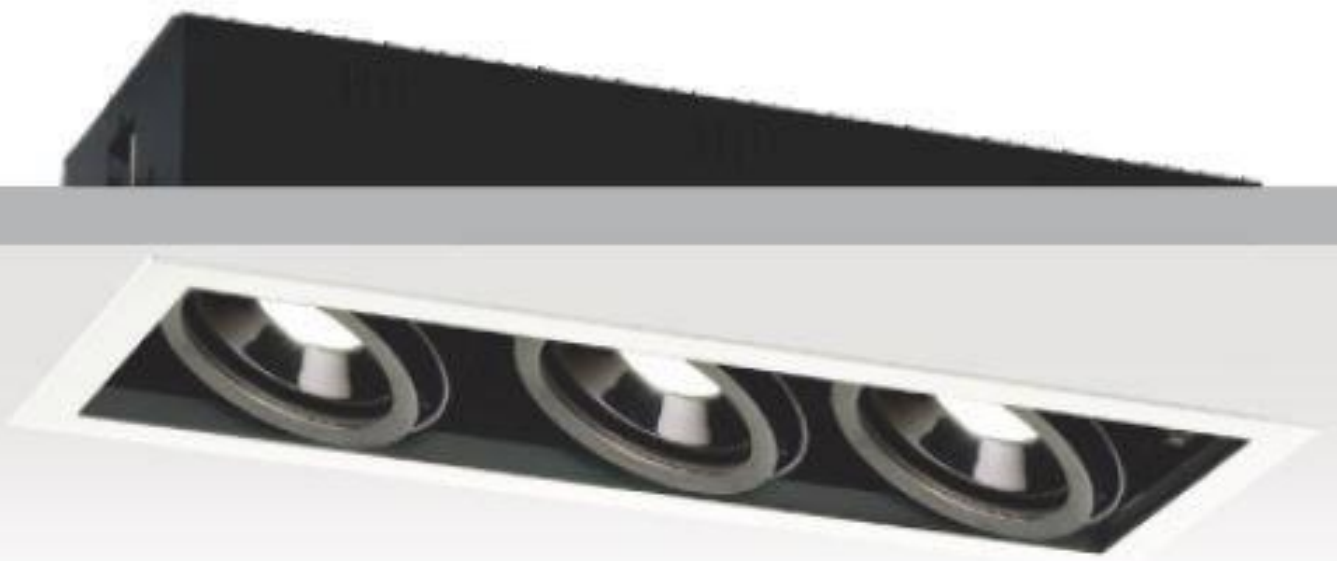

**A**CTWELL

LIGHTING

TECHNICAL INFORMATION  
**AW3303RS CENTER TRIPLE**

APPLICATION AREA

Aged Care

Sports Centers

Child Care

Commercial

[enquiries@actwellighting.com.au](mailto:enquiries@actwellighting.com.au)

PRODUCT NAME	
<b>CENTER TRIPLE</b>	
<b>Description</b>	Prominent Triple Head, Architectural Black Backing, Adjustable Gimbals, Rectangular Trim, Recessed LED Downlight with Remote 1 to 1 LED Drivers, Internal Areas Multi-facet, Directional High Output Applications
<b>Materials</b>	High Grade Aluminium Alloy Inner Rings, Cold Rolled Sheet Metal Body, Frosted PC Lens Diffuser
<b>Dimensions</b>	Width: 191, Length: 507mm; Height: 130mm Cut Out; Width:160, Length: 480mm
<b>Driver</b>	500mA Remote LED Driver
<b>Luminaire Details</b>	3x22W, 3000K or 4000K available, CRI>80, Beam Angle: 36°, 6900 Luminaire Luminous Flux at 3000K
<b>Ratings</b>	IP20  IK03
<b>Rated Life</b>	5yr Warranty
<b>Installation</b>	Recessed