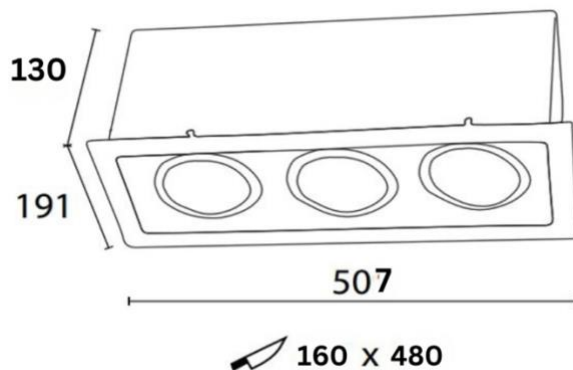

[enquiries@actwellighting.com.au](mailto:enquiries@actwellighting.com.au)

PRODUCT NAME	
<b>CENTER TRIPLE</b>	
<b>Description</b>	Prominent Triple Head, Architectural Black Backing, Adjustable Gimbals, Rectangular Trim, Recessed LED Downlight with Remote 1 to 1 LED Drivers, Internal Areas Multi-facet, Directional High Output Applications
<b>Materials</b>	High Grade Aluminium Alloy Inner Rings, Cold Rolled Sheet Metal Body, Frosted PC Lens Diffuser
<b>Dimensions</b>	Width: 191, Length: 507mm; Height: 130mm Cut Out; Width:160, Length: 480mm
<b>Driver</b>	500mA Remote LED Driver
<b>Luminaire Details</b>	3x22W, 3000K or 4000K available, CRI>80, Beam Angle: 36°, 6900 Luminaire Luminous Flux at 3000K
<b>Ratings</b>	IP20  IK03
<b>Rated Life</b>	5yr Warranty
<b>Installation</b>	Recessed

DIMENSION LINE DIAGRAM

Actwell Trading reserves the right to make revisions and updates.  
If you have any enquiries please consult an Actwell Lighting Representative

PHOTOMETRICS

PRODUCT APPLICATION PHOTOS