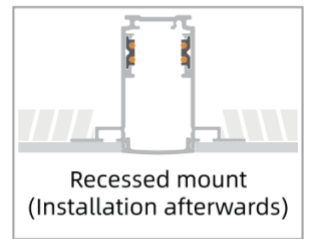

TRACK MOUNT OPTIONS

Actwell Trading reserves the right to make revisions and updates.
If you have any enquiries please consult an Actwell Lighting Representative