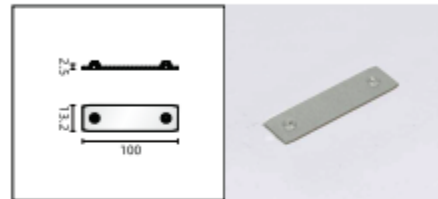

"L" Profile connector-Flat(Left)

End cap

"L" Profile connector-Flat(Right)

"I" connector

"L" Profile connector-Stereo

"L" connector

Suspension clamp

Actwell Trading reserves the right to make revisions and updates.
If you have any enquiries please consult an Actwell Lighting Representative

Ceiling mount, EZCLICK suspension kit with 1m rod

Metal strip (880mm)

Ceiling mount, EZCLICK suspension kit with 1.5m wire

Reinforcement kit for surface mounted track straight connection

Ceiling mount reinforcement kit with 1m rod