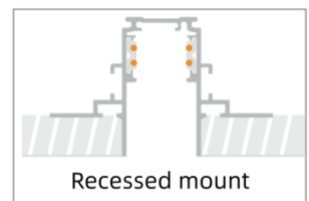

DIMENSION LINE DIAGRAM

6W

12W

25W

Actwell Trading reserves the right to make revisions and updates.
If you have any enquiries please consult an Actwell Lighting Representative

TRACK MOUNT OPTIONS

Actwell Trading reserves the right to make revisions and updates.
If you have any enquiries please consult an Actwell Lighting Representative