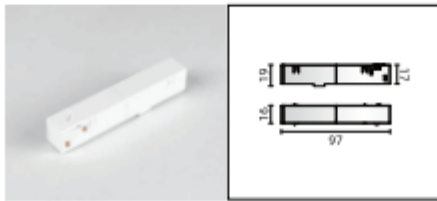

TRACK PARTS

Actwell Trading reserves the right to make revisions and updates.
If you have any enquiries please consult an Actwell Lighting Representative

Live-end connector(Left)

Flexible connector

Live-end connector(Right)

"L" Profile connector-Flat(Left)

End cap

"L" Profile connector-Flat(Right)

"I" connector

"L" Profile connector-Stereo

"L" connector

Suspension clamp

Actwell Trading reserves the right to make revisions and updates.
If you have any enquiries please consult an Actwell Lighting Representative