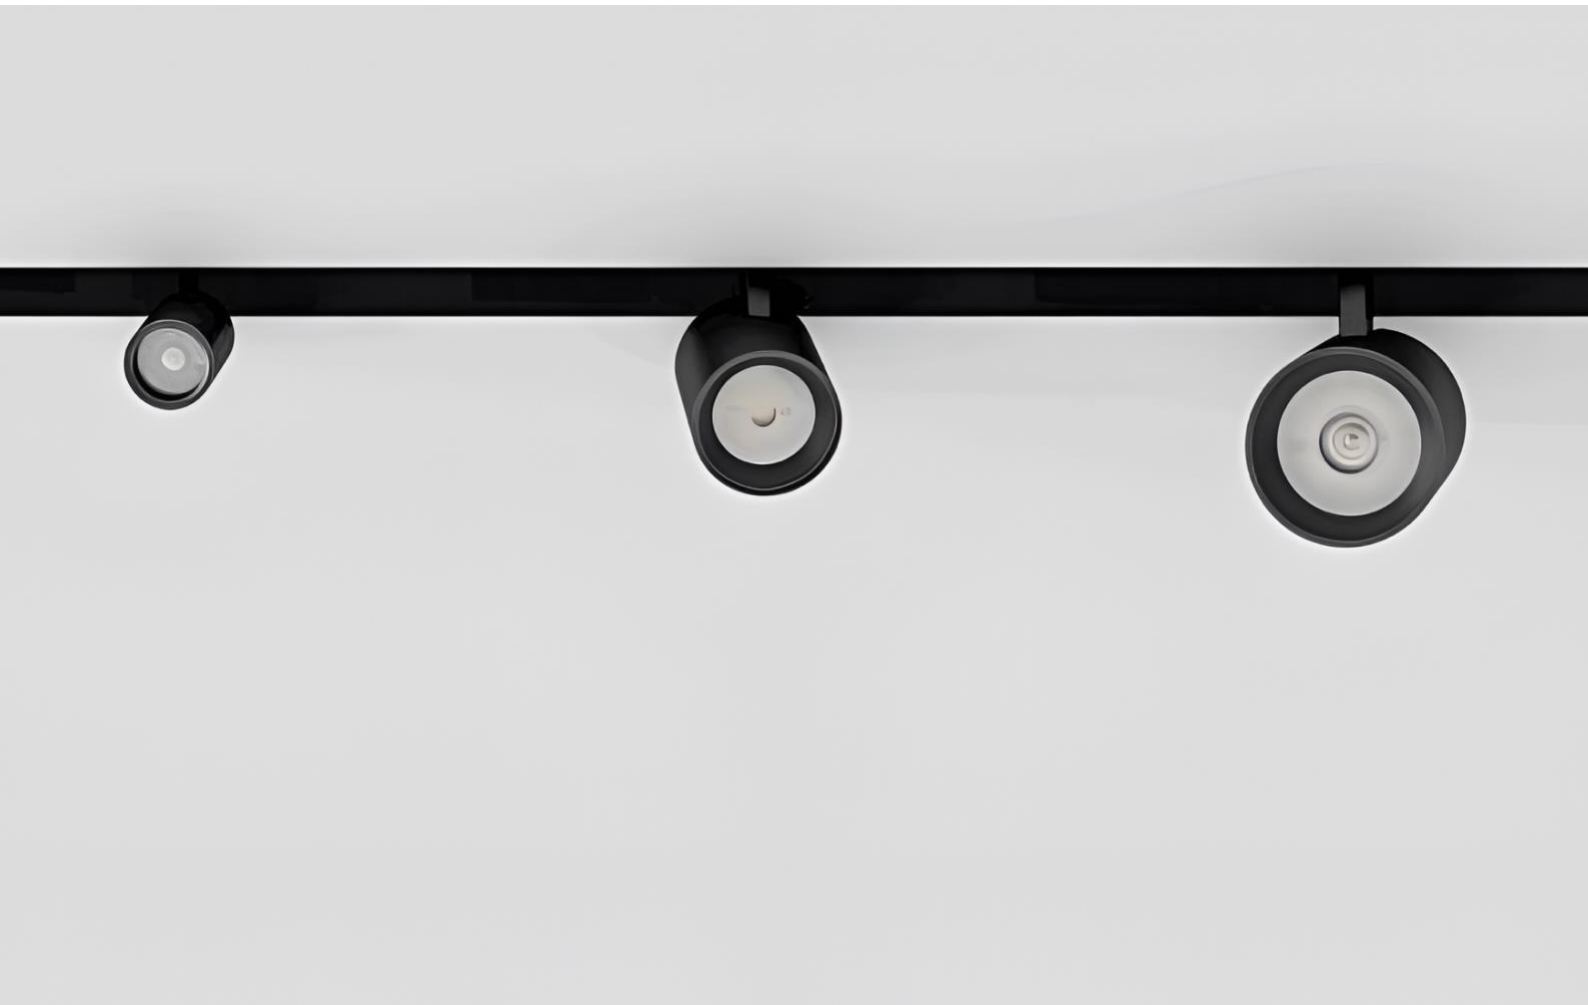

ACTWELL

LIGHTING

TECHNICAL INFORMATION

AW4151TR DUPONT BARREL

APPLICATION AREA

Commercial

Educational Facilities

Hospitality

34 Mary Parade
Rydalme NSW 2116 Australia

+61 2 9638 3333

enquiries@actwellighting.com.au

PRODUCT NAME	
DUPONT BARREL 6,12,25	
Description	The Dupont Barrel series offers a range of track light wattage options with specific degree beam angles. Mounted within a 48V magnetic track system, the Dupont track series offers flexibility and modification suitable for diverse applications.
Materials	Die Cast Aluminium Alloy Body and Trim, PVC Track Insert Clear Tempered Glass Diffuser
Dimensions	6W - Diameter: 35mm; Length: 85mm 12W - Diameter: 55mm; Length: 125mm 25W - Diameter: 75mm; Length: 145mm
Driver	Remote 48V LED Driver
Luminaire Details	6W/12W/25W Options, 2700K/3000K/4000K Available, CRI>90, Beam Angle: 12°/24°/36°, SDCM<3, 105 Lumens Per Watt, 90 Luminaire Luminous Flux per Watt at 3000K 36°
Ratings	IP20
Rated Life	5yr Warranty LM80 B10: 68,000 hrs <i>Environmental Impact: Luminaire > 95% Recyclable, Fitting Under Actwell Revitalisation Program to Refit Parts to End Waste</i>
Installation	Track Mounted

Ceiling mount, EZCLICK suspension kit with 1m rod

Metal strip (880mm)

Ceiling mount, EZCLICK suspension kit with 1.5m wire

Reinforcement kit for surface mounted track straight connection

Ceiling mount reinforcement kit with 1m rod