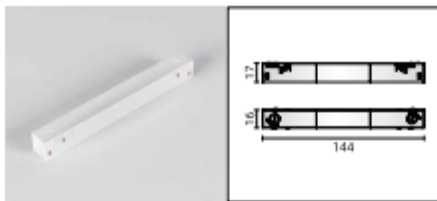

TRACK PARTS

Actwell Trading reserves the right to make revisions and updates.
If you have any enquiries please consult an Actwell Lighting Representative

Live-end connector(Left)

Flexible connector

Live-end connector(Right)

"L" Profile connector-Flat(Left)

End cap

"L" Profile connector-Flat(Right)

"I" connector

"L" Profile connector-Stereo

"L" connector

Suspension clamp

Actwell Trading reserves the right to make revisions and updates.
If you have any enquiries please consult an Actwell Lighting Representative