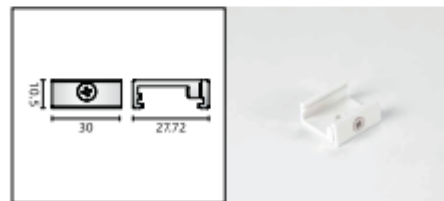

34 Mary Parade
Rydalme NSW 2116 Australia

+61 2 9638 3333

enquiries@actwellighting.com.au

PRODUCT NAME	
DUPONT BARREL 6,12,25	
Description	The Dupont Barrel series offers a range of track light wattage options with specific degree beam angles. Mounted within a 48V magnetic track system, the Dupont track series offers flexibility and modification suitable for diverse applications.
Materials	Die Cast Aluminium Alloy Body and Trim, PVC Track Insert Clear Tempered Glass Diffuser
Dimensions	6W - Diameter: 35mm; Length: 85mm 12W - Diameter: 55mm; Length: 125mm 25W - Diameter: 75mm; Length: 145mm
Driver	Remote 48V LED Driver
Luminaire Details	6W/12W/25W Options, 2700K/3000K/4000K Available, CRI>90, Beam Angle: 12°/24°/36°, SDCM<3, 105 Lumens Per Watt, 90 Luminaire Luminous Flux per Watt at 3000K 36°
Ratings	IP20
Rated Life	5yr Warranty LM80 B10: 68,000 hrs <i>Environmental Impact: Luminaire > 95% Recyclable, Fitting Under Actwell Revitalisation Program to Refit Parts to End Waste</i>
Installation	Track Mounted

"L" Profile connector-Flat(Left)

End cap

"L" Profile connector-Flat(Right)

"I" connector

"L" Profile connector-Stereo

"L" connector

Suspension clamp

Actwell Trading reserves the right to make revisions and updates.
If you have any enquiries please consult an Actwell Lighting Representative

Ceiling mount, EZCLICK suspension kit with 1m rod

Metal strip (880mm)

Ceiling mount, EZCLICK suspension kit with 1.5m wire

Reinforcement kit for surface mounted track straight connection

Ceiling mount reinforcement kit with 1m rod