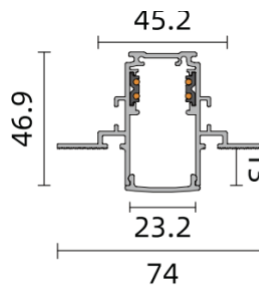

34 Mary Parade
Rydalme NSW 2116 Australia

+61 2 9638 3333

enquiries@actwellighting.com.au

PRODUCT NAME	
DUPONT BARREL 6,12,25	
Description	The Dupont Barrel series offers a range of track light wattage options with specific degree beam angles. Mounted within a 48V magnetic track system, the Dupont track series offers flexibility and modification suitable for diverse applications.
Materials	Die Cast Aluminium Alloy Body and Trim, PVC Track Insert Clear Tempered Glass Diffuser
Dimensions	6W - Diameter: 35mm; Length: 85mm 12W - Diameter: 55mm; Length: 125mm 25W - Diameter: 75mm; Length: 145mm
Driver	Remote 48V LED Driver
Luminaire Details	6W/12W/25W Options, 2700K/3000K/4000K Available, CRI>90, Beam Angle: 12°/24°/36°, SDCM<3, 105 Lumens Per Watt, 90 Luminaire Luminous Flux per Watt at 3000K 36°
Ratings	IP20
Rated Life	5yr Warranty LM80 B10: 68,000 hrs <i>Environmental Impact: Luminaire > 95% Recyclable, Fitting Under Actwell Revitalisation Program to Refit Parts to End Waste</i>
Installation	Track Mounted

DIMENSION LINE DIAGRAM

6W

12W

25W

Actwell Trading reserves the right to make revisions and updates.
If you have any enquiries please consult an Actwell Lighting Representative

TRACK MOUNT OPTIONS

Actwell Trading reserves the right to make revisions and updates.
If you have any enquiries please consult an Actwell Lighting Representative

TRACK PARTS

Actwell Trading reserves the right to make revisions and updates.
If you have any enquiries please consult an Actwell Lighting Representative

Live-end connector(Left)

Flexible connector

Live-end connector(Right)