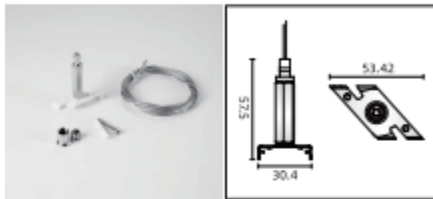

34 Mary Parade
Rydalme NSW 2116 Australia

+61 2 9638 3333

enquiries@actwellighting.com.au

PRODUCT NAME	
DUPONT BARREL 6,12,25	
Description	The Dupont Barrel series offers a range of track light wattage options with specific degree beam angles. Mounted within a 48V magnetic track system, the Dupont track series offers flexibility and modification suitable for diverse applications.
Materials	Die Cast Aluminium Alloy Body and Trim, PVC Track Insert Clear Tempered Glass Diffuser
Dimensions	6W - Diameter: 35mm; Length: 85mm 12W - Diameter: 55mm; Length: 125mm 25W - Diameter: 75mm; Length: 145mm
Driver	Remote 48V LED Driver
Luminaire Details	6W/12W/25W Options, 2700K/3000K/4000K Available, CRI>90, Beam Angle: 12°/24°/36°, SDCM<3, 105 Lumens Per Watt, 90 Luminaire Luminous Flux per Watt at 3000K 36°
Ratings	IP20
Rated Life	5yr Warranty LM80 B10: 68,000 hrs <i>Environmental Impact: Luminaire > 95% Recyclable, Fitting Under Actwell Revitalisation Program to Refit Parts to End Waste</i>
Installation	Track Mounted

TRACK PARTS

Actwell Trading reserves the right to make revisions and updates.
If you have any enquiries please consult an Actwell Lighting Representative

Live-end connector(Left)

Flexible connector

Live-end connector(Right)

"L" Profile connector-Flat(Left)

End cap

"L" Profile connector-Flat(Right)

"I" connector

"L" Profile connector-Stereo

"L" connector

Suspension clamp

Actwell Trading reserves the right to make revisions and updates.
If you have any enquiries please consult an Actwell Lighting Representative

Ceiling mount, EZCLICK suspension kit with 1m rod

Metal strip (880mm)

Ceiling mount, EZCLICK suspension kit with 1.5m wire

Reinforcement kit for surface mounted track straight connection

Ceiling mount reinforcement kit with 1m rod