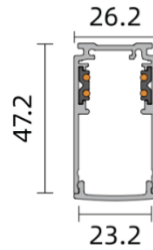

34 Mary Parade
Rydalme NSW 2116 Australia

+61 2 9638 3333

enquiries@actwellighting.com.au

PRODUCT NAME	
DUPONT BARREL 6,12,25	
Description	The Dupont Barrel series offers a range of track light wattage options with specific degree beam angles. Mounted within a 48V magnetic track system, the Dupont track series offers flexibility and modification suitable for diverse applications.
Materials	Die Cast Aluminium Alloy Body and Trim, PVC Track Insert Clear Tempered Glass Diffuser
Dimensions	6W - Diameter: 35mm; Length: 85mm 12W - Diameter: 55mm; Length: 125mm 25W - Diameter: 75mm; Length: 145mm
Driver	Remote 48V LED Driver
Luminaire Details	6W/12W/25W Options, 2700K/3000K/4000K Available, CRI>90, Beam Angle: 12°/24°/36°, SDCM<3, 105 Lumens Per Watt, 90 Luminaire Luminous Flux per Watt at 3000K 36°
Ratings	IP20
Rated Life	5yr Warranty LM80 B10: 68,000 hrs <i>Environmental Impact: Luminaire > 95% Recyclable, Fitting Under Actwell Revitalisation Program to Refit Parts to End Waste</i>
Installation	Track Mounted

DIMENSION LINE DIAGRAM

6W

12W

25W

Actwell Trading reserves the right to make revisions and updates.
If you have any enquiries please consult an Actwell Lighting Representative

TRACK MOUNT OPTIONS

Actwell Trading reserves the right to make revisions and updates.
If you have any enquiries please consult an Actwell Lighting Representative

TRACK PARTS

Actwell Trading reserves the right to make revisions and updates.
If you have any enquiries please consult an Actwell Lighting Representative

Live-end connector(Left)

Flexible connector

Live-end connector(Right)