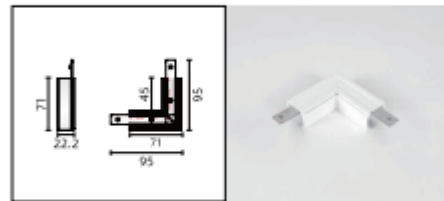

34 Mary Parade
Rydalme NSW 2116 Australia

+61 2 9638 3333

enquiries@actwellighting.com.au

PRODUCT NAME	
DUPONT BARREL 6,12,25	
Description	The Dupont Barrel series offers a range of track light wattage options with specific degree beam angles. Mounted within a 48V magnetic track system, the Dupont track series offers flexibility and modification suitable for diverse applications.
Materials	Die Cast Aluminium Alloy Body and Trim, PVC Track Insert Clear Tempered Glass Diffuser
Dimensions	6W - Diameter: 35mm; Length: 85mm 12W - Diameter: 55mm; Length: 125mm 25W - Diameter: 75mm; Length: 145mm
Driver	Remote 48V LED Driver
Luminaire Details	6W/12W/25W Options, 2700K/3000K/4000K Available, CRI>90, Beam Angle: 12°/24°/36°, SDCM<3, 105 Lumens Per Watt, 90 Luminaire Luminous Flux per Watt at 3000K 36°
Ratings	IP20
Rated Life	5yr Warranty LM80 B10: 68,000 hrs <i>Environmental Impact: Luminaire > 95% Recyclable, Fitting Under Actwell Revitalisation Program to Refit Parts to End Waste</i>
Installation	Track Mounted

TRACK PARTS

Actwell Trading reserves the right to make revisions and updates.
If you have any enquiries please consult an Actwell Lighting Representative

Live-end connector(Left)

Flexible connector

Live-end connector(Right)

"L" Profile connector-Flat(Left)

End cap

"L" Profile connector-Flat(Right)

"I" connector

"L" Profile connector-Stereo

"L" connector

Suspension clamp

Actwell Trading reserves the right to make revisions and updates.
If you have any enquiries please consult an Actwell Lighting Representative