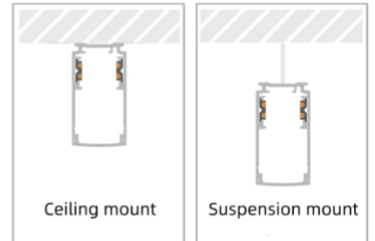

34 Mary Parade
Rydalme NSW 2116 Australia

+61 2 9638 3333

enquiries@actwellighting.com.au

PRODUCT NAME	
DUPONT BARREL 6,12,25	
Description	The Dupont Barrel series offers a range of track light wattage options with specific degree beam angles. Mounted within a 48V magnetic track system, the Dupont track series offers flexibility and modification suitable for diverse applications.
Materials	Die Cast Aluminium Alloy Body and Trim, PVC Track Insert Clear Tempered Glass Diffuser
Dimensions	6W - Diameter: 35mm; Length: 85mm 12W - Diameter: 55mm; Length: 125mm 25W - Diameter: 75mm; Length: 145mm
Driver	Remote 48V LED Driver
Luminaire Details	6W/12W/25W Options, 2700K/3000K/4000K Available, CRI>90, Beam Angle: 12°/24°/36°, SDCM<3, 105 Lumens Per Watt, 90 Luminaire Luminous Flux per Watt at 3000K 36°
Ratings	IP20
Rated Life	5yr Warranty LM80 B10: 68,000 hrs <i>Environmental Impact: Luminaire > 95% Recyclable, Fitting Under Actwell Revitalisation Program to Refit Parts to End Waste</i>
Installation	Track Mounted

DIMENSION LINE DIAGRAM

6W

12W

25W

Actwell Trading reserves the right to make revisions and updates.
If you have any enquiries please consult an Actwell Lighting Representative

TRACK MOUNT OPTIONS

Actwell Trading reserves the right to make revisions and updates.
If you have any enquiries please consult an Actwell Lighting Representative

TRACK PARTS

Actwell Trading reserves the right to make revisions and updates.
If you have any enquiries please consult an Actwell Lighting Representative

Live-end connector(Left)

Flexible connector

Live-end connector(Right)