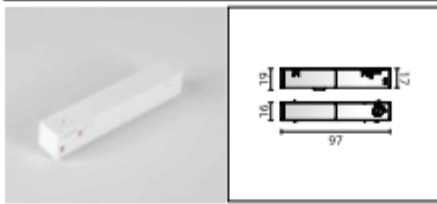

Live-end connector(Left)