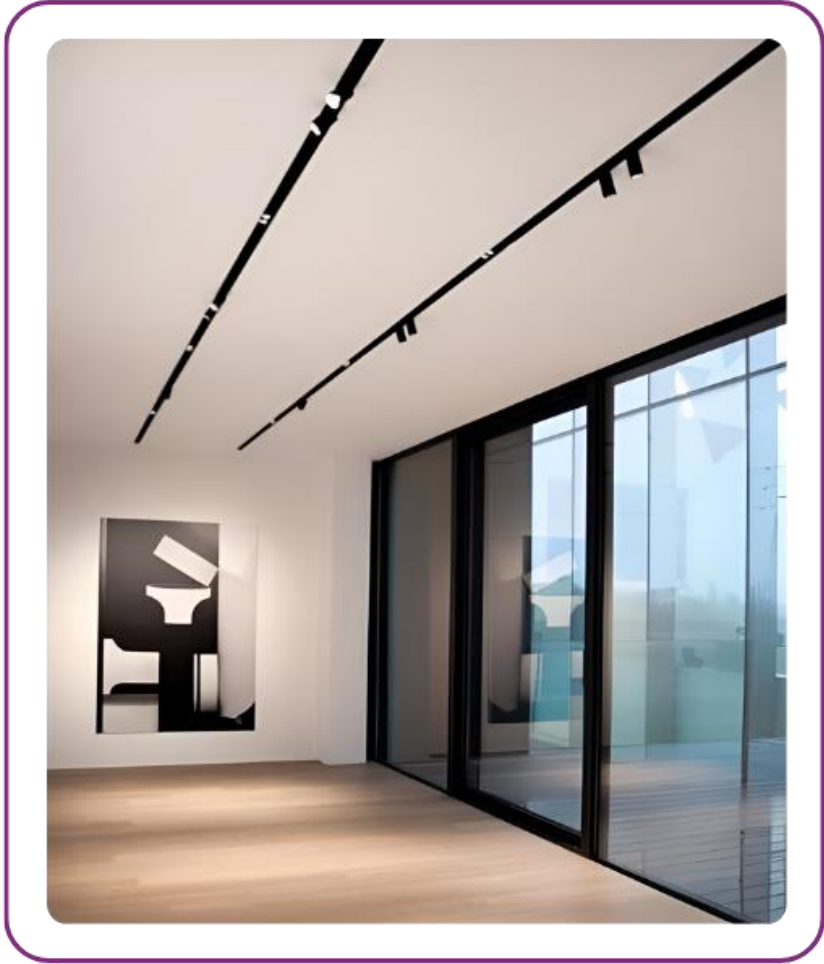

PRODUCT APPLICATION PHOTOS

Actwell Trading reserves the right to make revisions and updates.
If you have any enquiries please consult an Actwell Lighting Representative