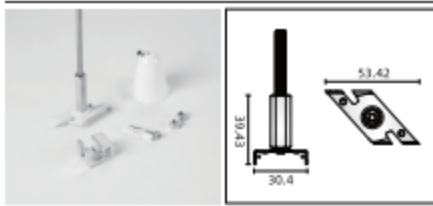

"L" Profile connector-Flat(Left)

End cap

"L" Profile connector-Flat(Right)

"I" connector

"L" Profile connector-Stereo

"L" connector

Suspension clamp

Actwell Trading reserves the right to make revisions and updates.
If you have any enquiries please consult an Actwell Lighting Representative

Ceiling mount, EZCLICK suspension kit with 1m rod

Metal strip (880mm)

Ceiling mount, EZCLICK suspension kit with 1.5m wire

Reinforcement kit for surface mounted track straight connection

Ceiling mount reinforcement kit with 1m rod