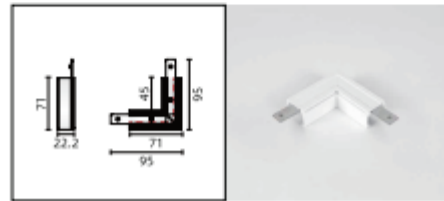

TRACK PARTS

Actwell Trading reserves the right to make revisions and updates.
If you have any enquiries please consult an Actwell Lighting Representative

Live-end connector(Left)

Flexible connector

Live-end connector(Right)

"L" Profile connector-Flat(Left)

End cap

"L" Profile connector-Flat(Right)

"I" connector

"L" Profile connector-Stereo

"L" connector

Suspension clamp

Actwell Trading reserves the right to make revisions and updates.
If you have any enquiries please consult an Actwell Lighting Representative