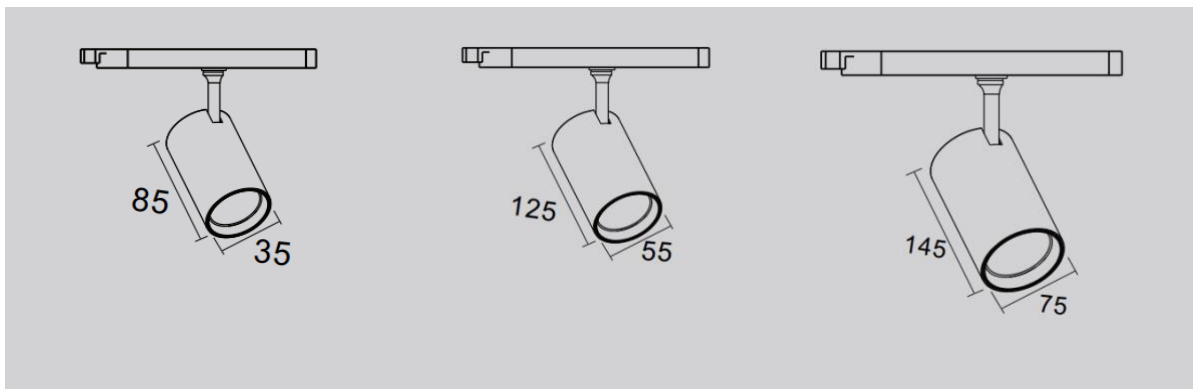

ORDER CODE

AW4151TR- (Colour Finish)-(Wattage)-(Temperature)-(Beam Angle)-(Dimming)

Example: AW4151TR-WH-12W-3K-24°-ND

All Track Configurations to be Provided for Design and Quotation

OPTIONS

Colour Finish	Wattage	Temperature	Beam Angle	Dimming
WH (White)	6W	2.7K (2700K)	12°	ND (Non-Dim)
BK (Black)	12W	3K (3000K)	24°	DD (DALI-Dim)
	25W	4K (4000K)	36°	CS (Casambi)

DIMENSION LINE DIAGRAM

6W

12W

25W

Actwell Trading reserves the right to make revisions and updates.
If you have any enquiries please consult an Actwell Lighting Representative