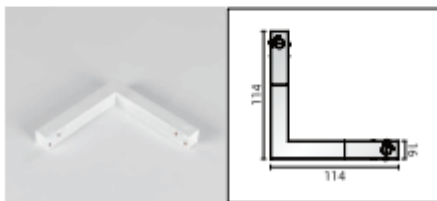

"L" Profile connector-Flat(Left)

End cap

"L" Profile connector-Flat(Right)

"I" connector

"L" Profile connector-Stereo

"L" connector

Suspension clamp

Actwell Trading reserves the right to make revisions and updates.
If you have any enquiries please consult an Actwell Lighting Representative

Ceiling mount, EZCLICK suspension kit with 1m rod

Metal strip (880mm)

Ceiling mount, EZCLICK suspension kit with 1.5m wire

Reinforcement kit for surface mounted track straight connection

Ceiling mount reinforcement kit with 1m rod