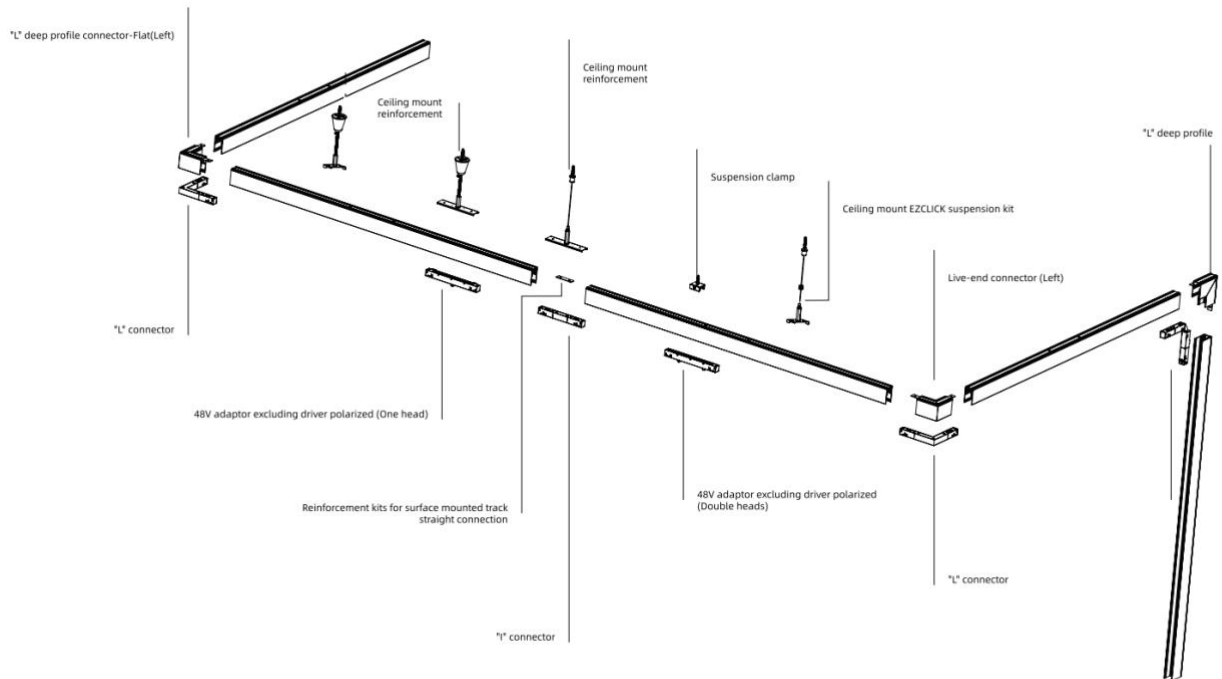

34 Mary Parade
Rydalme NSW 2116 Australia

+61 2 9638 3333

enquiries@actwellighting.com.au

PRODUCT NAME	
DUPONT BARREL 6,12,25	
Description	The Dupont Barrel series offers a range of track light wattage options with specific degree beam angles. Mounted within a 48V magnetic track system, the Dupont track series offers flexibility and modification suitable for diverse applications.
Materials	Die Cast Aluminium Alloy Body and Trim, PVC Track Insert Clear Tempered Glass Diffuser
Dimensions	6W - Diameter: 35mm; Length: 85mm 12W - Diameter: 55mm; Length: 125mm 25W - Diameter: 75mm; Length: 145mm
Driver	Remote 48V LED Driver
Luminaire Details	6W/12W/25W Options, 2700K/3000K/4000K Available, CRI>90, Beam Angle: 12°/24°/36°, SDCM<3, 105 Lumens Per Watt, 90 Luminaire Luminous Flux per Watt at 3000K 36°
Ratings	IP20
Rated Life	5yr Warranty LM80 B10: 68,000 hrs <i>Environmental Impact: Luminaire > 95% Recyclable, Fitting Under Actwell Revitalisation Program to Refit Parts to End Waste</i>
Installation	Track Mounted

DIMENSION LINE DIAGRAM

6W

12W

25W

Actwell Trading reserves the right to make revisions and updates.
If you have any enquiries please consult an Actwell Lighting Representative

TRACK MOUNT OPTIONS

Actwell Trading reserves the right to make revisions and updates.
If you have any enquiries please consult an Actwell Lighting Representative

TRACK PARTS

Actwell Trading reserves the right to make revisions and updates.
If you have any enquiries please consult an Actwell Lighting Representative

Live-end connector(Left)

Flexible connector

Live-end connector(Right)

"L" Profile connector-Flat(Left)

End cap

"L" Profile connector-Flat(Right)

"I" connector

"L" Profile connector-Stereo

"L" connector

Suspension clamp

Actwell Trading reserves the right to make revisions and updates.
If you have any enquiries please consult an Actwell Lighting Representative