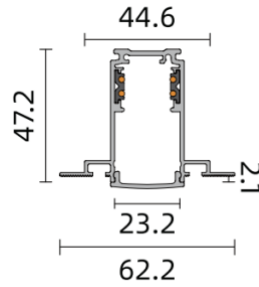

34 Mary Parade
Rydalme NSW 2116 Australia

+61 2 9638 3333

enquiries@actwellighting.com.au

PRODUCT NAME	
DUPONT BARREL 6,12,25	
Description	The Dupont Barrel series offers a range of track light wattage options with specific degree beam angles. Mounted within a 48V magnetic track system, the Dupont track series offers flexibility and modification suitable for diverse applications.
Materials	Die Cast Aluminium Alloy Body and Trim, PVC Track Insert Clear Tempered Glass Diffuser
Dimensions	6W - Diameter: 35mm; Length: 85mm 12W - Diameter: 55mm; Length: 125mm 25W - Diameter: 75mm; Length: 145mm
Driver	Remote 48V LED Driver
Luminaire Details	6W/12W/25W Options, 2700K/3000K/4000K Available, CRI>90, Beam Angle: 12°/24°/36°, SDCM<3, 105 Lumens Per Watt, 90 Luminaire Luminous Flux per Watt at 3000K 36°
Ratings	IP20
Rated Life	5yr Warranty LM80 B10: 68,000 hrs <i>Environmental Impact: Luminaire > 95% Recyclable, Fitting Under Actwell Revitalisation Program to Refit Parts to End Waste</i>
Installation	Track Mounted

DIMENSION LINE DIAGRAM

6W

12W

25W

Actwell Trading reserves the right to make revisions and updates.
If you have any enquiries please consult an Actwell Lighting Representative

TRACK MOUNT OPTIONS

Actwell Trading reserves the right to make revisions and updates.
If you have any enquiries please consult an Actwell Lighting Representative

TRACK PARTS

Actwell Trading reserves the right to make revisions and updates.
If you have any enquiries please consult an Actwell Lighting Representative

Live-end connector(Left)

Flexible connector

Live-end connector(Right)