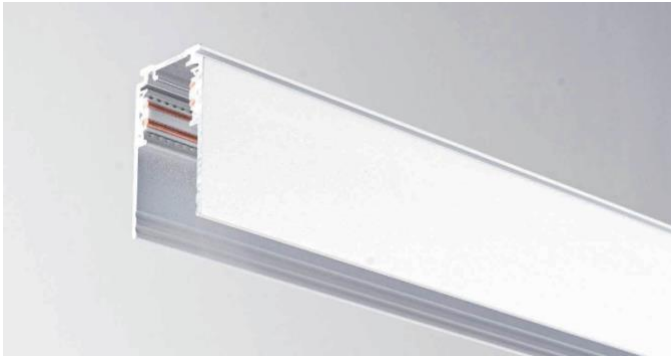

TRACK MOUNT OPTIONS

Actwell Trading reserves the right to make revisions and updates.
If you have any enquiries please consult an Actwell Lighting Representative