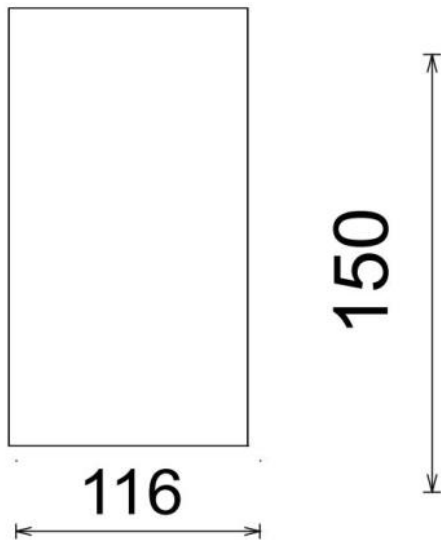

Manufacturing and
Warehousing

Wall Displays

Actwell Trading reserves the right to make revisions and updates.
If you have any enquiries please consult an Actwell Lighting Representative

PRODUCT NAME	
TYANA 25	
Description	Rectangular High Reflectance, Low Glare, Ceiling Mounted LED Luminaire Internal / External Areas: Low Glare Requirements
Materials	Mirror / White / Black Reflector Options. Total Internal Reflection Faceted Polycarbonate Reflector, Die-Cast Aluminium Body
Dimensions	Height: 150mm; Width: 116mm
Driver	Integral LED Driver
Luminaire Details	25W COB LED, 2700K/3000K/4000K/5000K, CRI>91, Beam Angle: 15°/30°/45°, SDCM<3, UGR<18, 3130 Lumens, 2730 Luminaire Luminous Flux at 3000K 30°. Efficacy: 125Lm/W
Ratings	IP44 IK04
Rated Life	5yr Warranty L80 B10: 72,000hrs <i>Environmentally Sustainable Replaceable LED Module</i> <i>Environmental Impact: Luminaire > 95% Recyclable, Fitting Under Actwell Revitalisation Program to Refit Parts to End Waste</i>
Installation	Ceiling Mounted

Actwell Trading reserves the right to make revisions and updates.
If you have any enquiries please consult an Actwell Lighting Representative

ORDER CODE

AW552SD-(Colour Finish)-(Baffle Options)-(Temperature)-(Beam Angle)-(Dimming)
Example: AW552SD-BK-BK-2.7K-15°-DALI

DIMENSION LINE DIAGRAM

Actwell Trading reserves the right to make revisions and updates.
If you have any enquiries please consult an Actwell Lighting Representative

BAFFLE OPTIONS

W

White

B

Black

M