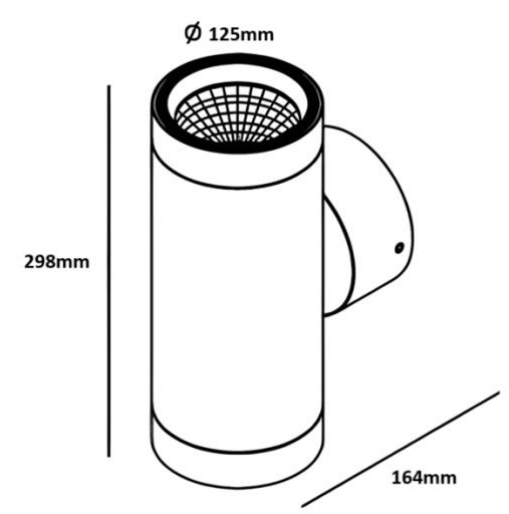

+61 2 9638 3333

enquiries@actwellighting.com.au

PRODUCT NAME	
ROYALE L	
Description	Exterior, Cylindrical Up & Down, Weatherproof, Wall Mounted, Vandal Resistant, High Corrosion Resistance, Deep Baffle Anti-Glare, Fixed Interior and Exterior Areas. Weatherproof Areas. Colour Finish Options Available
Materials	Die-Cast Aluminium Body & Frame with Anti-Ageing Powder coat and Pre-treated for External Use, PC reflector, Clear Tempered Glass Cover
Dimensions	Diameter: 125mm; Height: 298mm; Projection: 164mm
Driver	Integral LED Driver Remote DALI Driver
Luminaire Details	2*20W COB LED, 3000K/4000K Available, CRI>90, Beam Angle: 23°/38°/60°, SDCM<3, UGR<19, 5800 Lumens, 4950 Luminaire Luminous Flux at 3000K 60°. Lumen Efficacy: 145Lm/W.
Ratings	IP65 IK08
Rated Life	5yr Warranty LM80 B10: 72,000 hrs <i>Environmental Impact: Luminaire > 95% Recyclable, Fitting Under Actwell Revitalisation Program to Refit Parts to End Waste</i>
Installation	Wall Mounted

DIMENSION LINE DIAGRAM

Actwell Trading reserves the right to make revisions and updates.
If you have any enquiries please consult an Actwell Lighting Representative

PRODUCT APPLICATION PHOTOS