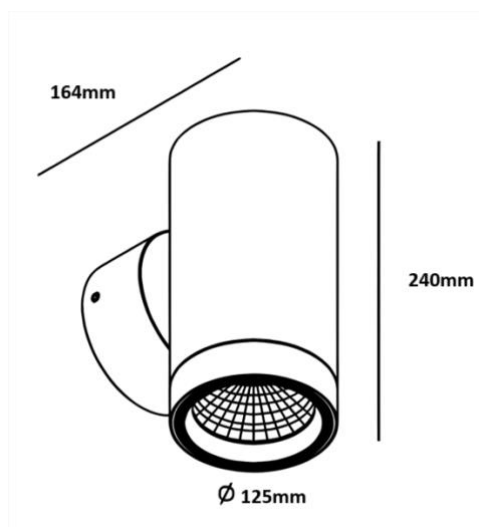

+61 2 9638 3333

enquiries@actwellighting.com.au

PRODUCT NAME	
ROYALE L DOWN	
Description	Exterior, Cylindrical Down Only, Weatherproof, Wall Mounted Vandal Resistant, High Corrosion Resistance, Deep Baffle Anti-Glare, Fixed Interior and Exterior Areas. Weatherproof Areas. Colour Finish Options Available
Material	Die-Cast Aluminium Body & Frame with Anti-Ageing Powder coat and Pre-treated for External Use, PC reflector, Clear Tempered Glass Cover
Dimension	Diameter: 125mm; Height: 240mm; Projection: 164mm
Driver	Integral LED Driver Remote DALI Driver
Luminaire Details	20W COB LED, 3000K/4000K Available, CRI>90, Beam Angle: 23°/38°/60°, SDCM<3, UGR<19, 2900 Lumens, 2490 Luminaire Luminous Flux at 3000K 60°. Lumen Efficacy: 145Lm/W.
Ratings	IP65 IK08
Rated Life	5yr Warranty LM80 B10: 72,000 hrs <i>Environmental Impact: Luminaire > 95% Recyclable, Fitting Under Actwell Revitalisation Program to Refit Parts to End Waste</i>
Installation	Wall Mounted

DIMENSION LINE DIAGRAM

Actwell Trading reserves the right to make revisions and updates.
If you have any enquiries please consult an Actwell Lighting Representative

PRODUCT APPLICATION PHOTOS