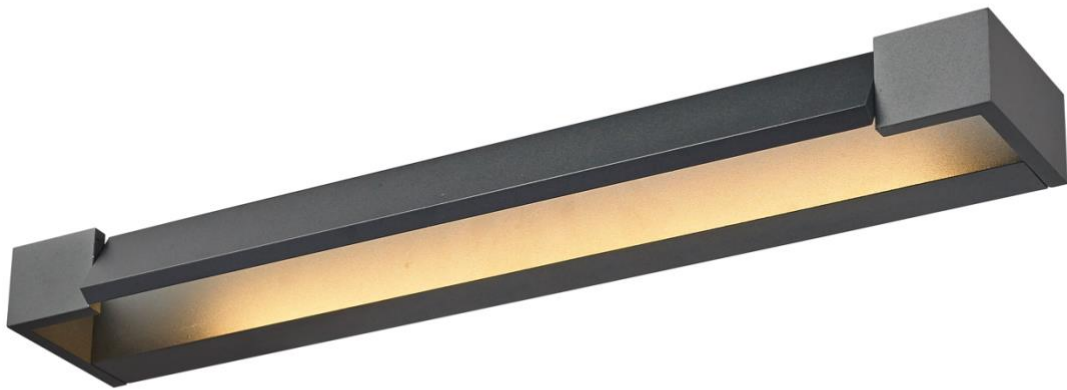

**A**CTWELL

---

**LIGHTING**

---

---

**TECHNICAL INFORMATION**

**AW6410IW ALEXANDRITE 10**

APPLICATION AREA

+61 2 9638 3333

[enquiries@actwellighting.com.au](mailto:enquiries@actwellighting.com.au)

PRODUCT NAME	
<b>ALEXANDRITE 10</b>	
<b>Description</b>	Wall Mounted Linear Light with Adjustable LED Tiltable Reflector Bar for Up, Outwards and Down Lighting Applications
<b>Materials</b>	Aluminum Powder Coated Extruded Body with Anti-Glare PMMA Optical Diffuser, Steel Wall Mounting Plate
<b>Dimensions</b>	Length: 400mm; Depth: 100mm; Height: 40mm
<b>Driver</b>	Integral LED Driver   Remote DALI Driver
<b>Luminaire Details</b>	10W, 2835 SMD LED, 2700K/3000K/4000K Available, UGR<19, CRI>90, Beam Angle: 112°, 1045 Lumens, 660 Luminaire Luminous Flux at 3000K. Lumen Efficacy: 87 Lm/W
<b>Ratings</b>	IP44   IK05
<b>Rated Life</b>	5yr Warranty   L80 B10: 70,000hrs <i>Environmentally Sustainable Replaceable LED Module</i> <i>Environmental Impact: Luminaire &gt; 95% Recyclable, Fitting Under Actwell Revitalisation Program to Refit Parts to End Waste</i>
<b>Installation</b>	Wall Mounted