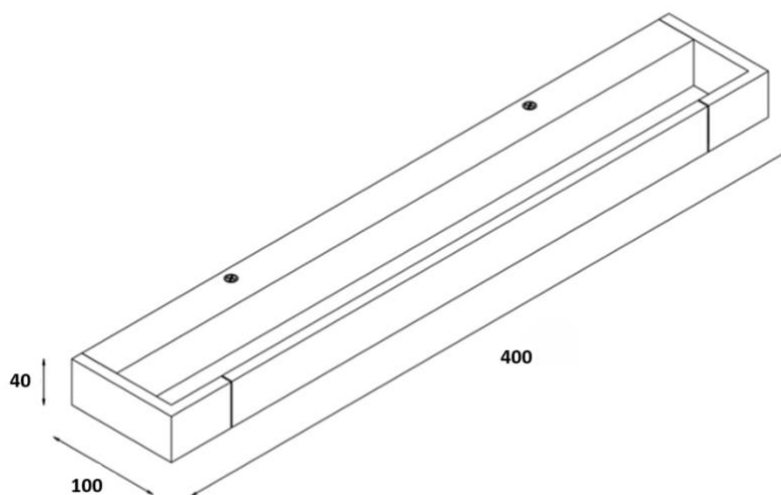

ORDER CODE

AW6410IW-(Colour Finish)-(Temperature)-(Dimming)

Example: AW6410IW-WH-3K-ND

OPTIONS

Colour Finish	Temperature	Dimming
WH (White)	2.7K (2700K)	ND (Non-Dim)
BK (Black)	3K (3000K)	PH (Phase-Dim)
	4K (4000K)	DD (DALI-Dim)

DIMENSION LINE DIAGRAM

Actwell Trading reserves the right to make revisions and updates.
If you have any enquiries please consult an Actwell Lighting Representative