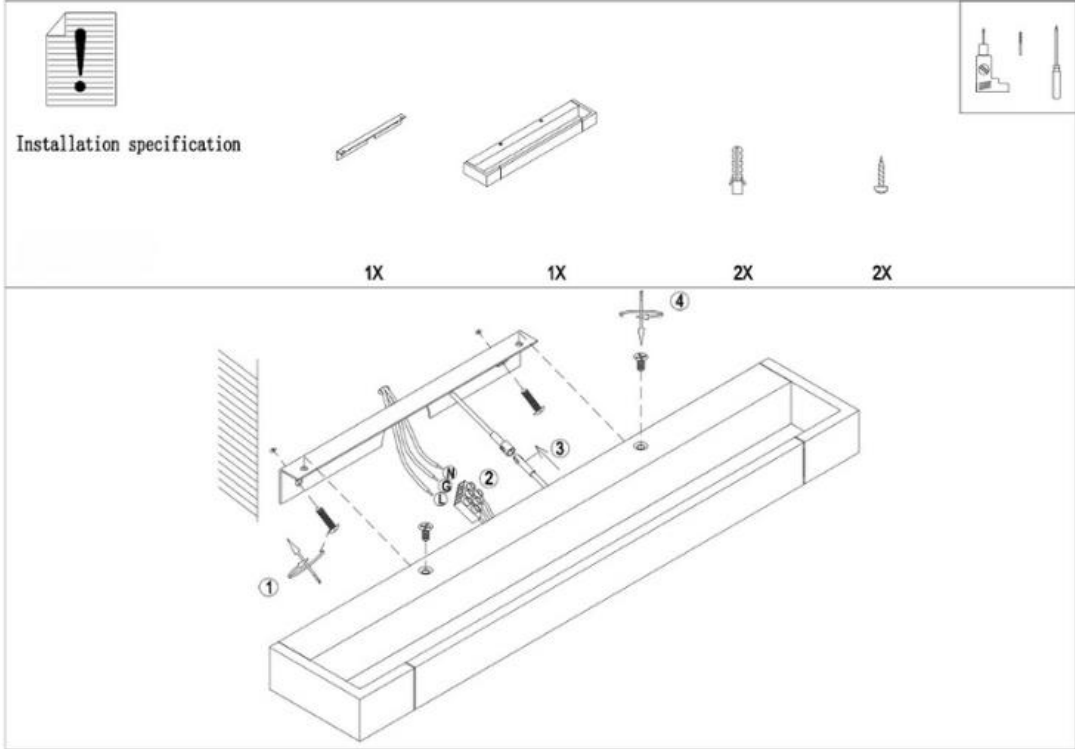

+61 2 9638 3333

[enquiries@actwellighting.com.au](mailto:enquiries@actwellighting.com.au)

PRODUCT NAME	
<b>ALEXANDRITE 10</b>	
<b>Description</b>	Wall Mounted Linear Light with Adjustable LED Tiltable Reflector Bar for Up, Outwards and Down Lighting Applications
<b>Materials</b>	Aluminum Powder Coated Extruded Body with Anti-Glare PMMA Optical Diffuser, Steel Wall Mounting Plate
<b>Dimensions</b>	Length: 400mm; Depth: 100mm; Height: 40mm
<b>Driver</b>	Integral LED Driver   Remote DALI Driver
<b>Luminaire Details</b>	10W, 2835 SMD LED, 2700K/3000K/4000K Available, UGR<19, CRI>90, Beam Angle: 112°, 1045 Lumens, 660 Luminaire Luminous Flux at 3000K. Lumen Efficacy: 87 Lm/W
<b>Ratings</b>	IP44   IK05
<b>Rated Life</b>	5yr Warranty   L80 B10: 70,000hrs <i>Environmentally Sustainable Replaceable LED Module</i> <i>Environmental Impact: Luminaire &gt; 95% Recyclable, Fitting Under Actwell Revitalisation Program to Refit Parts to End Waste</i>
<b>Installation</b>	Wall Mounted

## DIMENSION LINE DIAGRAM

Actwell Trading reserves the right to make revisions and updates.  
If you have any enquiries please consult an Actwell Lighting Representative

PRODUCT INSTALLATION

Actwell Trading reserves the right to make revisions and updates.  
If you have any enquiries please consult an Actwell Lighting Representative