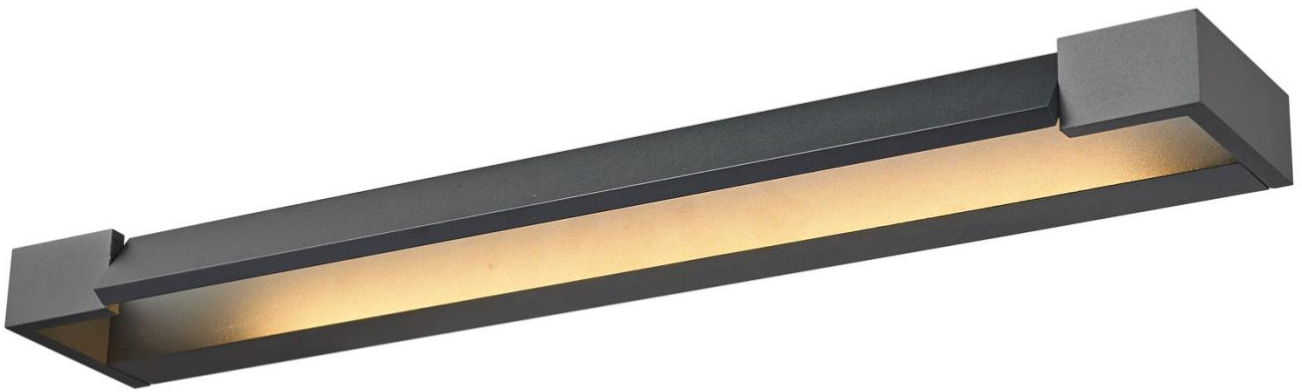

ACTWELL

LIGHTING

TECHNICAL INFORMATION

AW6411W ALEXANDRITE 18

APPLICATION AREA

Aged Care

Child Care

Commercial

34 Mary Parade
Rydalmere NSW 2116 Australia

+61 2 9638 3333

enquiries@actwellighting.com.au

PRODUCT NAME	
ALEXANDRITE 18	
Description	Wall Mounted Linear Light with Adjustable LED Tilttable Reflector Bar for Up, Outwards and Down Lighting Applications
Materials	Aluminum Powder Coated Extruded Body with Anti-Glare PMMA Optical Diffuser, Steel Wall Mounting Plate
Dimensions	Length: 600mm; Depth: 100mm; Height: 40mm
Driver	Integral LED Driver Remote DALI Driver
Luminaire Details	18W, 2835 SMD LED, 2700K/3000K/4000K Available, UGR<19, CRI>90, Beam Angle: 112°, 1580 Lumens, 1240 Luminaire Luminous Flux at 3000K. Lumen Efficacy: 88 Lm/W
Ratings	IP44 IK05
Rated Life	5yr Warranty L80 B10: 70,000hrs <i>Environmentally Sustainable Replaceable LED Module</i> <i>Environmental Impact: Luminaire > 95% Recyclable, Fitting Under Actwell Revitalisation Program to Refit Parts to End Waste</i>
Installation	Wall Mounted