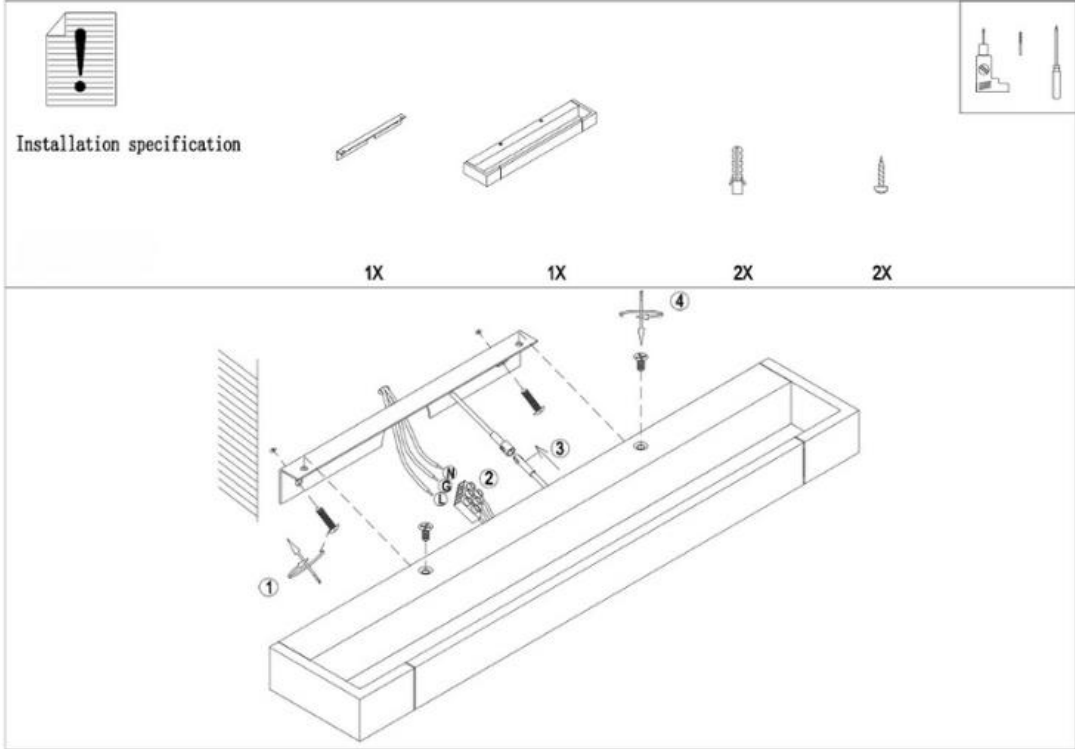

PRODUCT INSTALLATION

Actwell Trading reserves the right to make revisions and updates.
If you have any enquiries please consult an Actwell Lighting Representative