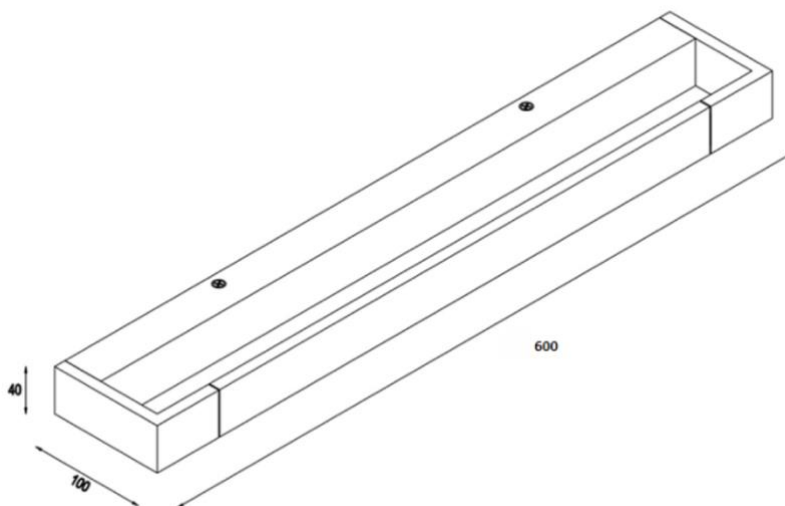

ORDER CODE

AW6411IW-(Colour Finish)-(Temperature)-(Dimming)

Example: AW6411IW-WH-3K-ND

OPTIONS

Colour Finish	Temperature	Dimming
WH (White)	2.7K (2700K)	ND (Non-Dim)
BK (Black)	3K (3000K)	PH (Phase-Dim)
	4K (4000K)	DD (DALI-Dim)

DIMENSION LINE DIAGRAM

Actwell Trading reserves the right to make revisions and updates.
If you have any enquiries please consult an Actwell Lighting Representative