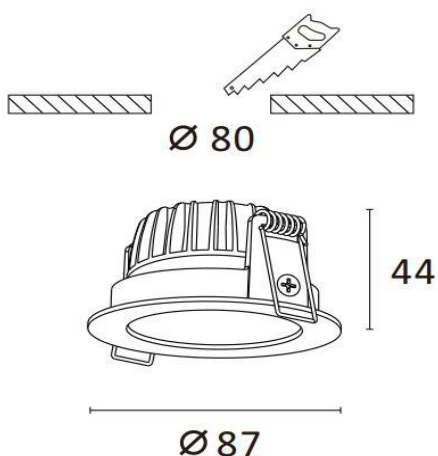

+61 2 9638 3333

[enquiries@actwellighting.com.au](mailto:enquiries@actwellighting.com.au)

PRODUCT NAME	
ISOPOD	
<b>Description</b>	IP65 Water Resistant and Dust Proof, Low Profile, Fixed, Recessed, LED Downlight Luminaire  Internal/External Areas: High Dust and Waterproofing, Low Glare Applications
<b>Material</b>	Die-Cast Aluminium Body and Trim, Anti-Rust Powder Coating, Clear Glass Diffuser, Steel Spring Mounting Clips
<b>Dimension</b>	Diameter: 87mm; Height: 44mm; Cut Out: 80mm
<b>Driver</b>	225mA Remote LED Driver
<b>Luminaire Details</b>	10W COB LED, 2700K/3000K/35000K/4000K/5000K Available, CRI>90, Beam Angle: 15°/24°/36°/60°, SDCM<3, UGR<19, 1200 Lumens, 980 Luminaire Luminous Flux at 3000K.  Lumen Efficacy: 120lm/W.
<b>Ratings</b>	IP65 LED Module   IC-4   IK05
<b>Rated Life</b>	5yr Warranty   LM80 B10: 63,000 hrs  <i>Environmental Impact: Luminaire &gt; 95% Recyclable, Fitting Under Actwell Revitalisation Program to Refit Parts to End Waste</i>
<b>Installation</b>	Recessed

Actwell Trading reserves the right to make revisions and updates.  
If you have any enquiries please consult an Actwell Lighting Representative

ORDER CODE

AW68-1RD-(Colour Finish)-(Baffle Colour Finish)-(Temperature) -(Beam Angle)- (Dimming)

DIMENSION LINE DIAGRAM

Actwell Trading reserves the right to make revisions and updates.  
If you have any enquiries please consult an Actwell Lighting Representative

PRODUCT APPLICATION PHOTOS

Actwell Trading reserves the right to make revisions and updates.  
If you have any enquiries please consult an Actwell Lighting Representative