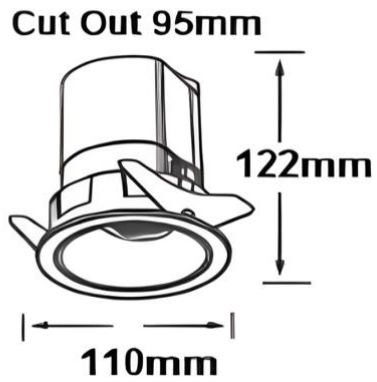

+61 2 9638 3333

[enquiries@actwellighting.com.au](mailto:enquiries@actwellighting.com.au)

| PRODUCT NAME             |  |
|--------------------------|--|
| <b>TEMPEST 15</b>        |  |
| <b>Description</b>       | Architectural, Coloured Reflector, High Powered, High Uniformity, Anti-glare, Deep Baffle, Adjustable, Recessed LED Downlight with Trim<br><br>Interior Areas, Decorative and Low Glare Applications |
| <b>Material</b>          | Pure Aluminium Mounting Ring, Die-cast Aluminium Housing, Anti-glare Optic Diffuser  |
| <b>Dimension</b>         | Diameter: 110mm; Height: 122mm; Cut Out: 95mm  |
| <b>Driver</b>            | 350mA Remote LED Driver  |
| <b>Luminaire Details</b> | 15W COB LED, 2700K/3000K/3500K/4000K Available, CRI>90, Beam Angle: 15°/24°/36°/60°, SDCM<3, UGR<17, 2180 Lumens, 2075 Luminaire Luminous Flux at 3000K 36°. Lumen Efficacy: 137Lm/W                 |
| <b>Ratings</b>           | IP20   IC-4   IK05   |
| <b>Rated Life</b>        | 5yr Warranty   LM80 B10: 63,000 hrs<br><br><i>Environmental Impact: Luminaire &gt; 95% Recyclable, Fitting Under Actwell Revitalisation Program to Refit Parts to End Waste</i>                      |
| <b>Installation</b>      | Recessed   |

BAFFLE OPTIONS

Actwell Trading reserves the right to make revisions and updates.  
If you have any enquiries please consult an Actwell Lighting Representative

**DIMENSION LINE DIAGRAM**

**PRODUCT APPLICATION PHOTOS**