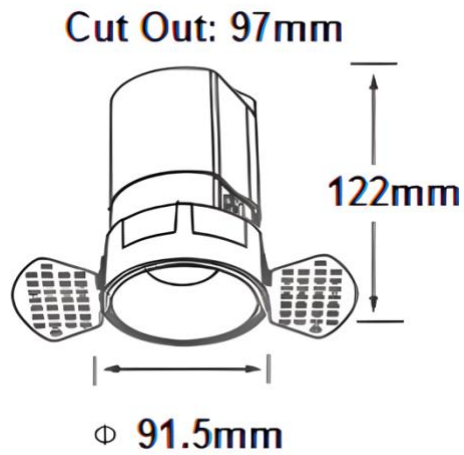

PRODUCT NAME	
TEMPEST TRIMLESS 15	
Description	Trimless, Architectural, High Powered, High Uniformity, Anti-glare, Deep Baffle Recessed LED Downlight, Adjustable Interior Areas: Decorative, Trimless and Low Glare Applications
Material	Pure Aluminium Mounting Ring, Die-cast Aluminium Housing, Anti-glare Optic Diffuser
Dimension	Diameter: 91.5mm; Height: 122mm; Cut Out: 97mm
Driver	350mA Remote LED Driver
Luminaire Details	15W COB LED, 2700K/3000K/3500K/4000K Available, CRI>90, Beam Angle: 15°/24°/36°/60°, SDCM<3, UGR<17, 2180 Lumens, 2075 Luminaire Luminous Flux at 3000K 36°.Lumen Efficacy: 137Lm/W
Ratings	IP20 IC-4 IK05
Rated Life	5yr Warranty LM80 B10: 63,000 hrs <i>Environmental Impact: Luminaire > 95% Recyclable, Fitting Under Actwell Revitalisation Program to Refit Parts to End Waste</i>
Installation	Recessed

BAFFLE OPTIONS

Actwell Trading reserves the right to make revisions and updates.
If you have any enquiries please consult an Actwell Lighting Representative

DIMENSION LINE DIAGRAM

PRODUCT APPLICATION PHOTOS