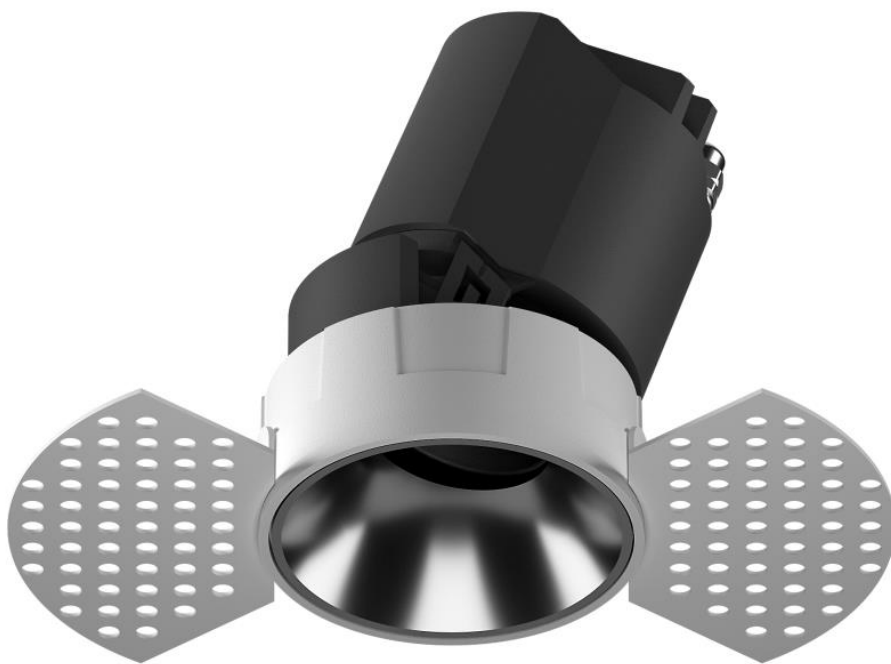

ACTWELL

LIGHTING

TECHNICAL INFORMATION
**AW72-2RD TEMPEST
TRIMLESS 15**

APPLICATION AREA

Aged Care

Child Care

Commercial

Educational Facilities

PRODUCT NAME	
TEMPEST TRIMLESS 15	
Description	Trimless, Architectural, High Powered, High Uniformity, Anti-glare, Deep Baffle Recessed LED Downlight, Adjustable Interior Areas: Decorative, Trimless and Low Glare Applications
Material	Pure Aluminium Mounting Ring, Die-cast Aluminium Housing, Anti-glare Optic Diffuser
Dimension	Diameter: 91.5mm; Height: 122mm; Cut Out: 97mm
Driver	350mA Remote LED Driver
Luminaire Details	15W COB LED, 2700K/3000K/3500K/4000K Available, CRI>90, Beam Angle: 15°/24°/36°/60°, SDCM<3, UGR<17, 2180 Lumens, 2075 Luminaire Luminous Flux at 3000K 36°.Lumen Efficacy: 137Lm/W
Ratings	IP20 IC-4 IK05
Rated Life	5yr Warranty LM80 B10: 63,000 hrs <i>Environmental Impact: Luminaire > 95% Recyclable, Fitting Under Actwell Revitalisation Program to Refit Parts to End Waste</i>
Installation	Recessed