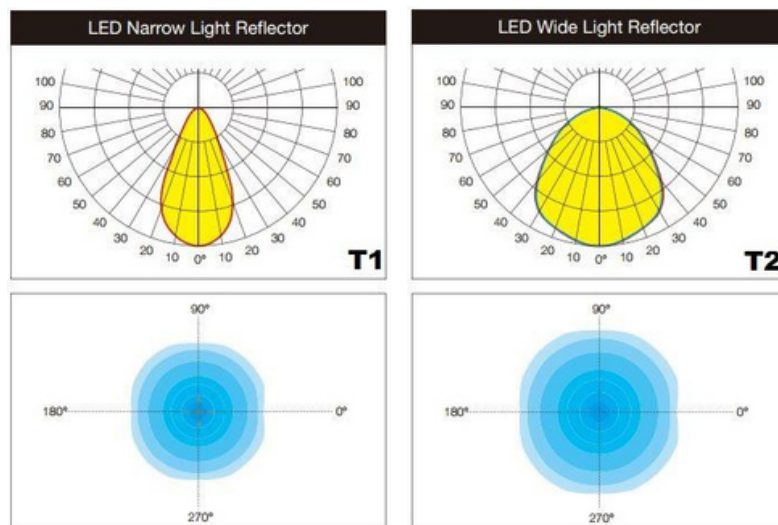

We reserve the right to make technical changes.

Should you have any enquiries, please consult an Actwell representative. Email: sales@actwellighting.com.au
34 Mary Parade | Rydalmere NSW 2116 | Australia | T +61 2 9638 3333 | www.actwellighting.com