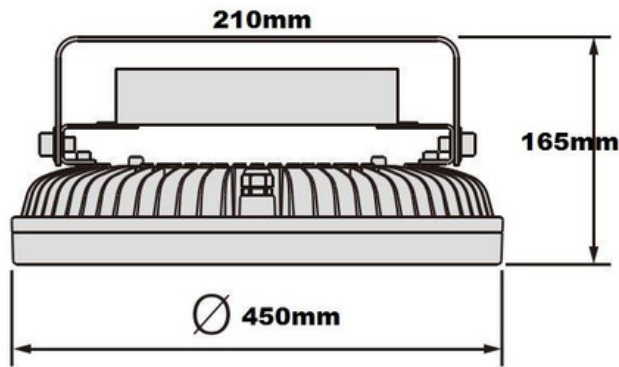

Product Name	VAROS R
Description	High Powered, Vandal Resistant, Weatherproof, Ceiling Mounted, Tiltable, Low/High Bay, LED Floodlight Luminaire
Material	Die-Cast Aluminium, Anodised Aluminium Reflector, Flat Tempered Glass Cover, Chemical Anti Corrosion and UV Resistant Paint Coating
Dimensions	Diameter: 450mm; Height: 165mm
LED Details	80W / 100W / 120W COB LED, CRI>80, Narrow or Wide Optic Beam, 40°/80° Degree Beam, 10,000-13,800 Luminaire Luminous Flux @ 4000K
IP Rating	IP65
IK Rating	IK09
Installation	Surface Mounted
Driver	Integral LED Driver

TECHNICAL INFORMATION

ORDER CODE

AW908FL-(ColourFinish)-(Temperature)-(Beam Angle)-(Optics)-(Dimming)

Example: AW908FL-GR-4K-40°-T1-ND

Options:

Colour Finish	Temperature	Beam Angle	Optics	Dimming
GR (Grey)	3K (3000K)	40°	T1 (Narrow)	ND (Non-Dim)
BK (Black)	4K (4000K)	80°	T2 (Wide)	DD (DALI)
	5K (5000K)			
	6K (6000K)			

Dimensions Line Diagram:

Photometrics:

We reserve the right to make technical changes.

Should you have any enquiries, please consult an Actwell representative. Email: sales@actwellighting.com.au
34 Mary Parade | Rydalmere NSW 2116 | Australia | T +61 2 9638 3333 | www.actwellighting.com