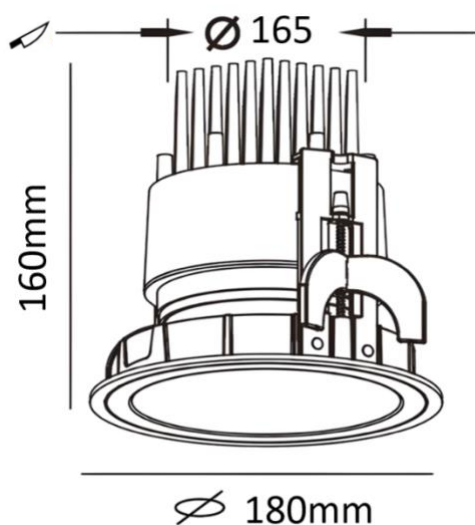

PRODUCT NAME	
DECATUR 40	
Description	Glare Control Dark Light Reflector, Deep Baffle, Superior Uniformity & Colour Rendering, Fixed, Recessed LED Downlight
Materials	Die Cast Aluminium Trim and Body, Anodised Matt Light Reflector, Parabolic PC Reflector, Die Cast Aluminium Heat Sink Rods for Maximal Heat Dissipation, Clear Glass Diffuser
Dimensions	Diameter: 180mm; Height: 160mm; Cut Out: 165mm
Driver	1050mA Remote LED Driver
Luminaire Details	40W COB LED, 2700K/3000K/4000K/5000K, CRI>93, Beam angle: 24°/36°/45°, SDCM<2, UGR<17, 4050 Lumens, 3470 Luminaire Luminous Flux at 3000K 36°. Efficacy: 101Lm/W.
Ratings	IP44 IC-4 IK05
Rated Life	5yr Warranty L80 B10: 75,000hrs <i>Environmentally Sustainable Replaceable LED Module</i> <i>Environmental Impact: Luminaire > 95% Recyclable, Fitting Under Actwell Revitalisation Program to Refit Parts to End Waste</i>
Installation	Recessed

Actwell Trading reserves the right to make revisions and updates.
If you have any enquiries please consult an Actwell Lighting Representative

ORDER CODE

AW95RD-(Colour Finish)-(Temperature)-(Beam Angle)-(Dimming)

DIMENSION LINE DIAGRAM

Actwell Trading reserves the right to make revisions and updates.
If you have any enquiries please consult an Actwell Lighting Representative

PRODUCT APPLICATION PHOTOS

Actwell Trading reserves the right to make revisions and updates.
If you have any enquiries please consult an Actwell Lighting Representative