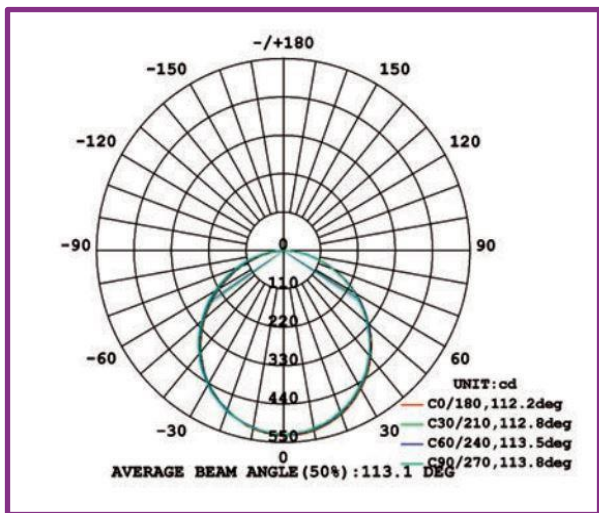

PHOTOMETRICS