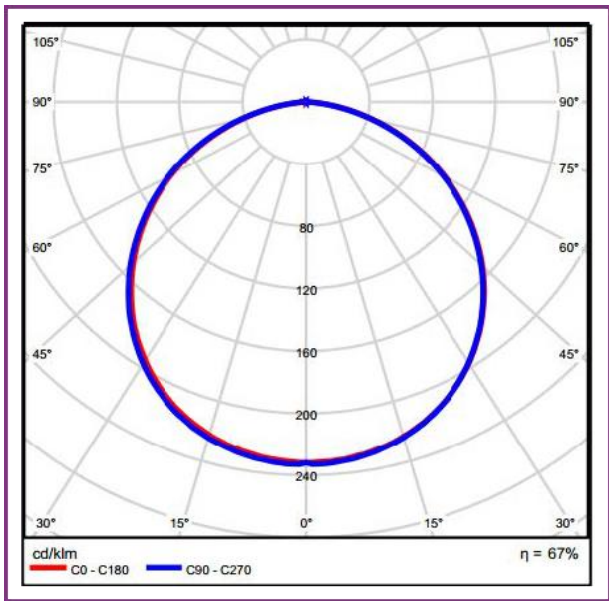

OPTIONS

Cyanosis Options	Colour Finish	Temperature	Dimming
Replace 'RD' with 'CYN'	WH (White)	2.7K (2700K)	ND (Non-Dim)
	BK (Black)	3K (3000K)	PH (Phase-Dim)
		4K (4000K)	11 (1-10V Dim)
		6.5K (6500K)	DD (DALI Dim)

DIMENSION LINE DIAGRAM

Actwell Trading reserves the right to make revisions and updates.
If you have any enquiries please consult an Actwell Lighting Representative

PHOTOMETRICS

PRODUCT APPLICATION PHOTOS