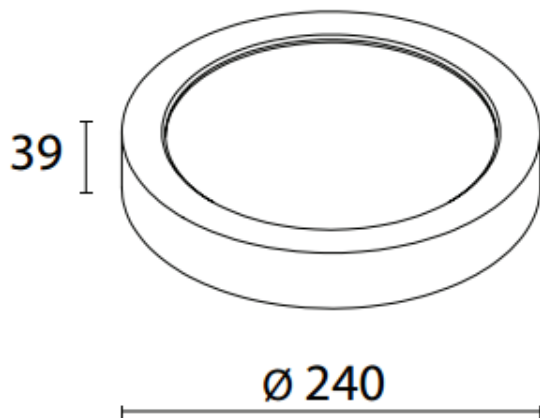

+61 2 9638 3333

enquiries@actwellighting.com.au

PRODUCT NAME	
OASIS R15	
Description	Cyanosis Approved High CRI Option, Low Profile, Round Wide Distribution, Surface Mounted, LED Luminaire, Utilising Patented Thin Film Transistor Technology Internal Areas; Wide and Even Light Coverage, Unrecessable Areas, Low Glare Requirements
Materials	Die Cast Aluminium Trim and Body, Powder coated Matt Finish, Aluminium Heat Sink, Patented Thin Film Transistor, PMMA Opal Diffuser
Dimensions	Diameter: 240mm; Height: 39mm
Driver	Integral LED Driver
Luminaire Details	15W SMD LED, 2700K/3000K/4000K/6500K Available, CRI>90/97, Beam Angle: 120°, SDCM<3, UGR<16, 1710 Lumens, 1460 Luminaire Luminous Flux at 3000K. Lumen Efficacy: 114Lm/W
Ratings	IP44 IK06
Rated Life	5yr Warranty LM80 B10: 72,000 hrs <i>Environmental Impact: Luminaire > 95% Recyclable, Fitting Under Actwell Revitalisation Program to Refit Parts to End Waste</i>
Installation	Surface Mounted

Actwell Trading reserves the right to make revisions and updates.
If you have any enquiries please consult an Actwell Lighting Representative

ORDER CODE

AW9802SD-(Colour Finish)-(Temperature)-(Dimming)
Example: AW9802SD-WH-3K-ND

DIMENSION LINE DIAGRAM

Actwell Trading reserves the right to make revisions and updates.
If you have any enquiries please consult an Actwell Lighting Representative

PHOTOMETRICS

PRODUCT APPLICATION PHOTOS