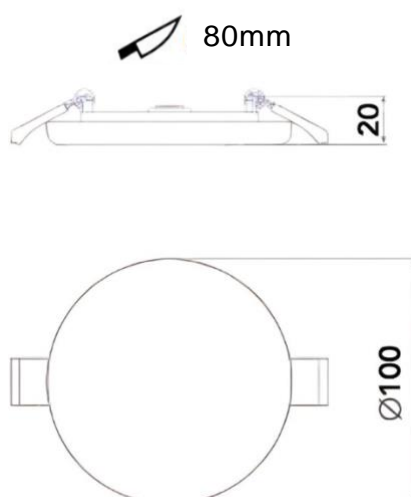

+61 2 9638 3333

enquiries@actwellighting.com.au

PRODUCT NAME	
EVIE R8	
Description	IP66 Weatherproof, Fixed Border Trimless Edge, Low Height, Round Recessed LED Downlight Internal and External Areas: Wide and Even Light Coverage, Low Ceiling Space Requirements. Option Ceiling Mount Box.
Material	Die-cast Aluminium Body, Acrylic Opal Diffuser
Dimension	Diameter: 100mm; Height: 20mm; Cut Out: 80mm
Driver	Remote 500mA LED Driver
Luminaire Details	8W SMD LED, 2700K/3000K/3500K/4000K/5000K Available, Beam Angle: 120°, CRI>90, SDCM<3, UGR<19, 900 Lumens, 570 Luminaire Luminous Flux at 3000K. Lumen Efficacy: 113 Lm/W
Ratings	IP66 IC-4 IK08
Rated Life	5yr Warranty L80 B10: 72,000hrs <i>Environmental Impact: Luminaire > 95% Recyclable, Fitting Under Actwell Revitalisation Program to Refit Parts to End Waste</i>
Installation	Recessed, Ceiling Mount (using Surface Mount Kit)

OPTIONS

Temperature	Mounting	Dimming
2.7K (2700K)	Recessed (RC)	ND (Non-Dim)
3K (3000K)	Surface Mounted (SM)	PH (Phase-Dim)
3.5K (3500K)		DD (DALI-Dim)
4K (4000K)		
5K (5000K)		

DIMENSION LINE DIAGRAM

Actwell Trading reserves the right to make revisions and updates.
If you have any enquiries please consult an Actwell Lighting Representative