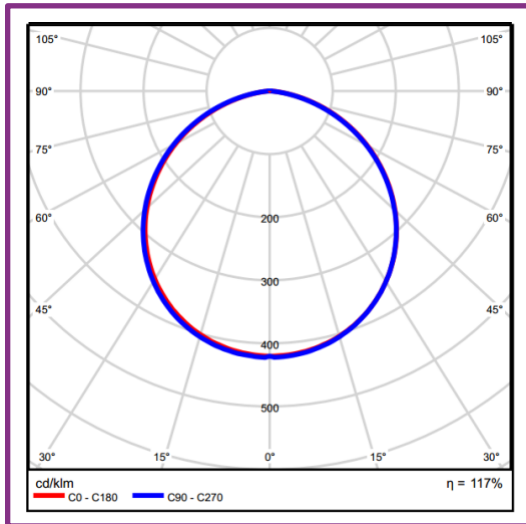

PHOTOMETRICS