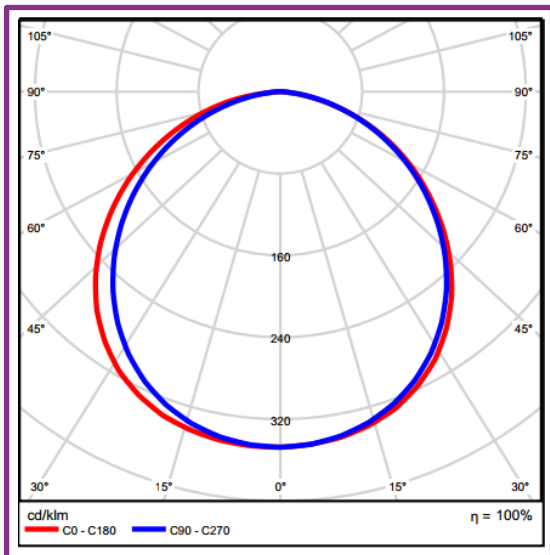

PHOTOMETRICS