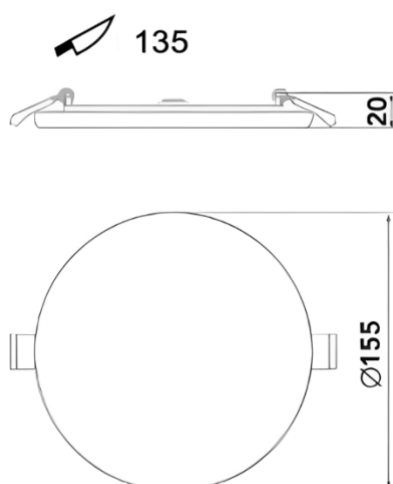

34 Mary Parade  
Rydalmere NSW 2116 Australia

+61 2 9638 3333

[enquiries@actwellighting.com.au](mailto:enquiries@actwellighting.com.au)

PRODUCT NAME	
<b>EVIE R15</b>	
<b>Description</b>	IP66 Weatherproof, Trimless Edge, Low Height, Round Recessed LED Downlight, Fixed Internal and External Areas: Wide and Even Light Coverage, Low Ceiling Space Requirements. Option Ceiling Mount Box.
<b>Materials</b>	Die-cast Aluminium Body, Acrylic Opal Diffuser
<b>Dimensions</b>	Diameter: 155mm; Height: 20mm; Cut Out: 135mm
<b>Driver</b>	Remote 500mA LED Driver
<b>Luminaire Details</b>	15W SMD LED, 2700K/3000K/3500K/4000K/5000K Available, Beam Angle: 120°, CRI>90, SDCM<3, UGR<19, 1680 Lumens, 1110 Luminaire Luminous Flux at 3000K. Lumen Efficacy: 112 Lm/W
<b>Ratings</b>	IP66   IC-4   IK08
<b>Rated Life</b>	5yr Warranty   L80 B10: 72,000hrs  <i>Environmental Impact: Luminaire &gt; 95% Recyclable, Fitting Under Actwell Revitalisation Program to Refit Parts to End Waste</i>
<b>Installation</b>	Recessed, Ceiling Mount (using Surface Mount Kit)

OPTIONS

Temperature	Mounting	Dimming
2.7K (2700K)	Recessed (RC)	ND (Non-Dim)
3K (3000K)	Surface Mounted (SM)	PH (Phase-Dim)
3.5K (3500K)		DD (DALI-Dim)
4K (4000K)		
5K (5000K)		

DIMENSION LINE DIAGRAM

Actwell Trading reserves the right to make revisions and updates.  
If you have any enquiries please consult an Actwell Lighting Representative