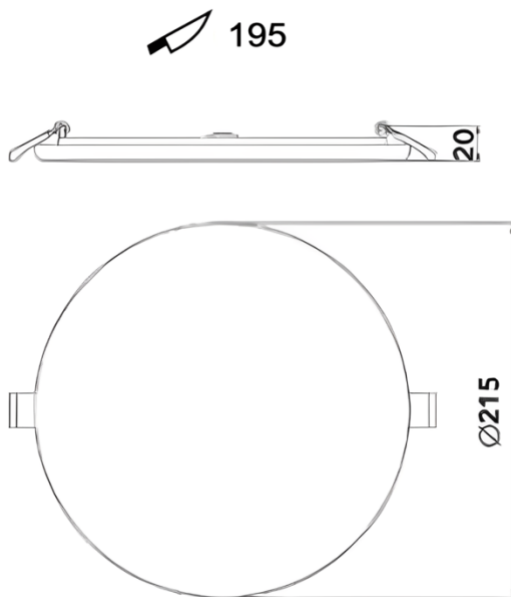

ORDER CODE

AW9912RD-(Temperature)-(Mounting)-(Dimming)

Example: AW9912RD- 3K-RC-ND

OPTIONS

Temperature	Mounting	Dimming
2.7K (2700K)	Recessed (RC)	ND (Non-Dim)
3K (3000K)	Surface Mounted (SM)	PH (Phase-Dim)
3.5K (3500K)		DD (DALI-Dim)
4K (4000K)		
5K (5000K)		

DIMENSION LINE DIAGRAM

Actwell Trading reserves the right to make revisions and updates.
If you have any enquiries please consult an Actwell Lighting Representative