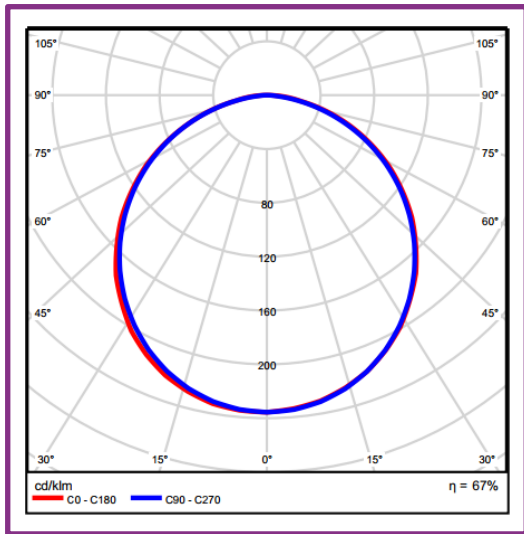

PHOTOMETRICS