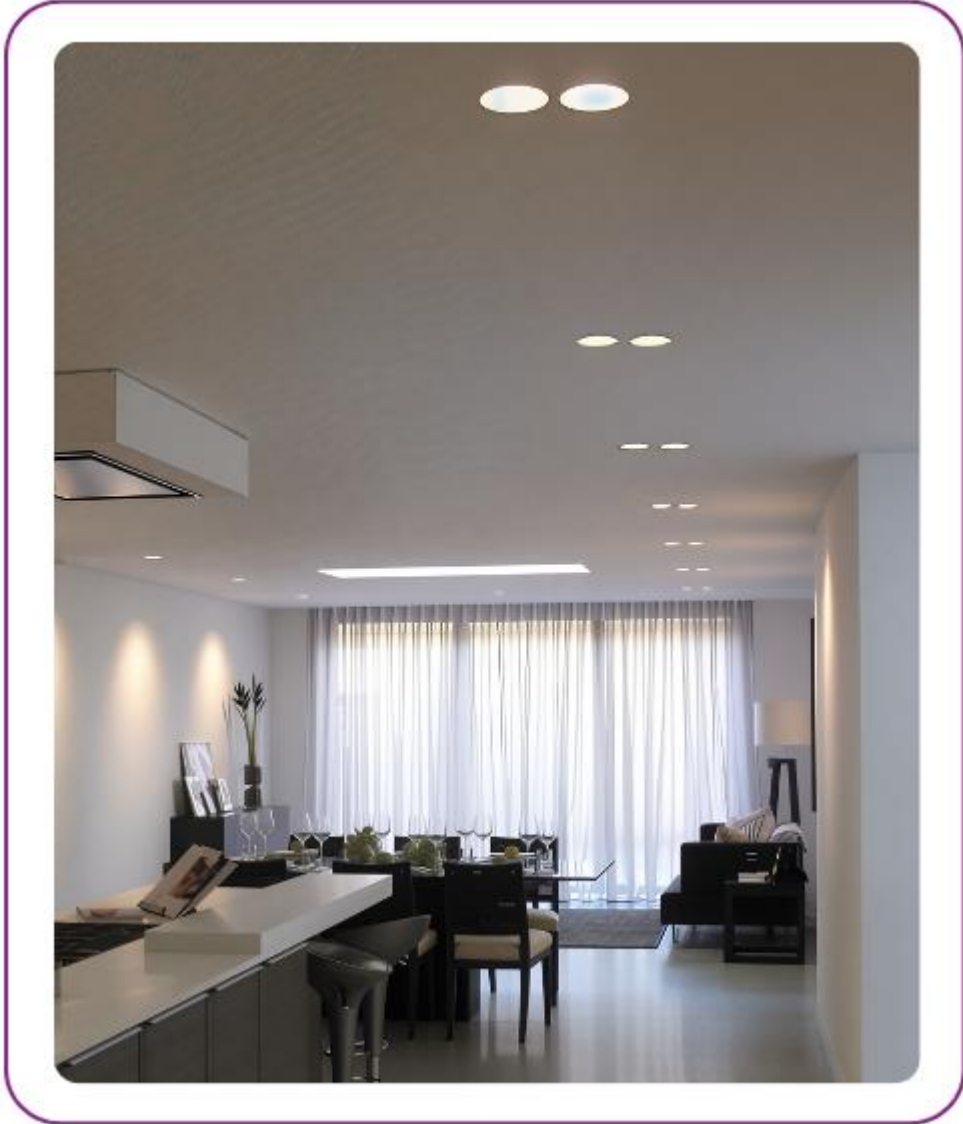

PRODUCT APPLICATION PHOTOS

Actwell Trading reserves the right to make revisions and updates.
If you have any enquiries please consult an Actwell Lighting Representative