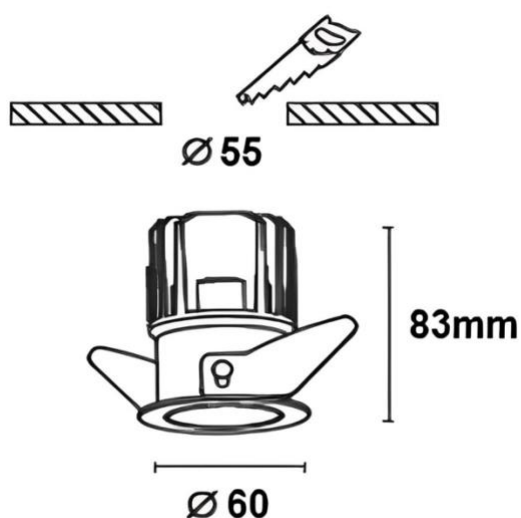

PRODUCT NAME	
FLUTE	
Description	Miniature, Slender, Deep Baffle, Fixed, Recessed LED Downlight
Material	Pure Aluminium Housing and Trim, Polycarbonate Diffuser
Dimension	Diameter: 60mm; Height: 83mm; Cut Out: 55mm
Driver	Remote LED Driver
Luminaire Details	6.5W, 2700K/3000K/4000K Available, CRI>90, Beam Angle: 15°/24°/36°/50°, SDCM<3, UGR<17, 940 Lumens, 820 Luminaire Luminous Flux at 3000K 36°. Lumen Efficacy: 145Lm/W
Ratings	IP44 IC-4 IK07
Rated Life	5yr Warranty L80 B10: 67,000hrs <i>Environmental Impact: Luminaire > 95% Recyclable, Fitting Under Actwell Revitalisation Program to Refit Parts to End Waste</i>
Installation	Recessed

DIMENSION LINE DIAGRAM

Actwell Trading reserves the right to make revisions and updates.
If you have any enquiries please consult an Actwell Lighting Representative

PHOTOMETRICS

PRODUCT APPLICATION PHOTOS