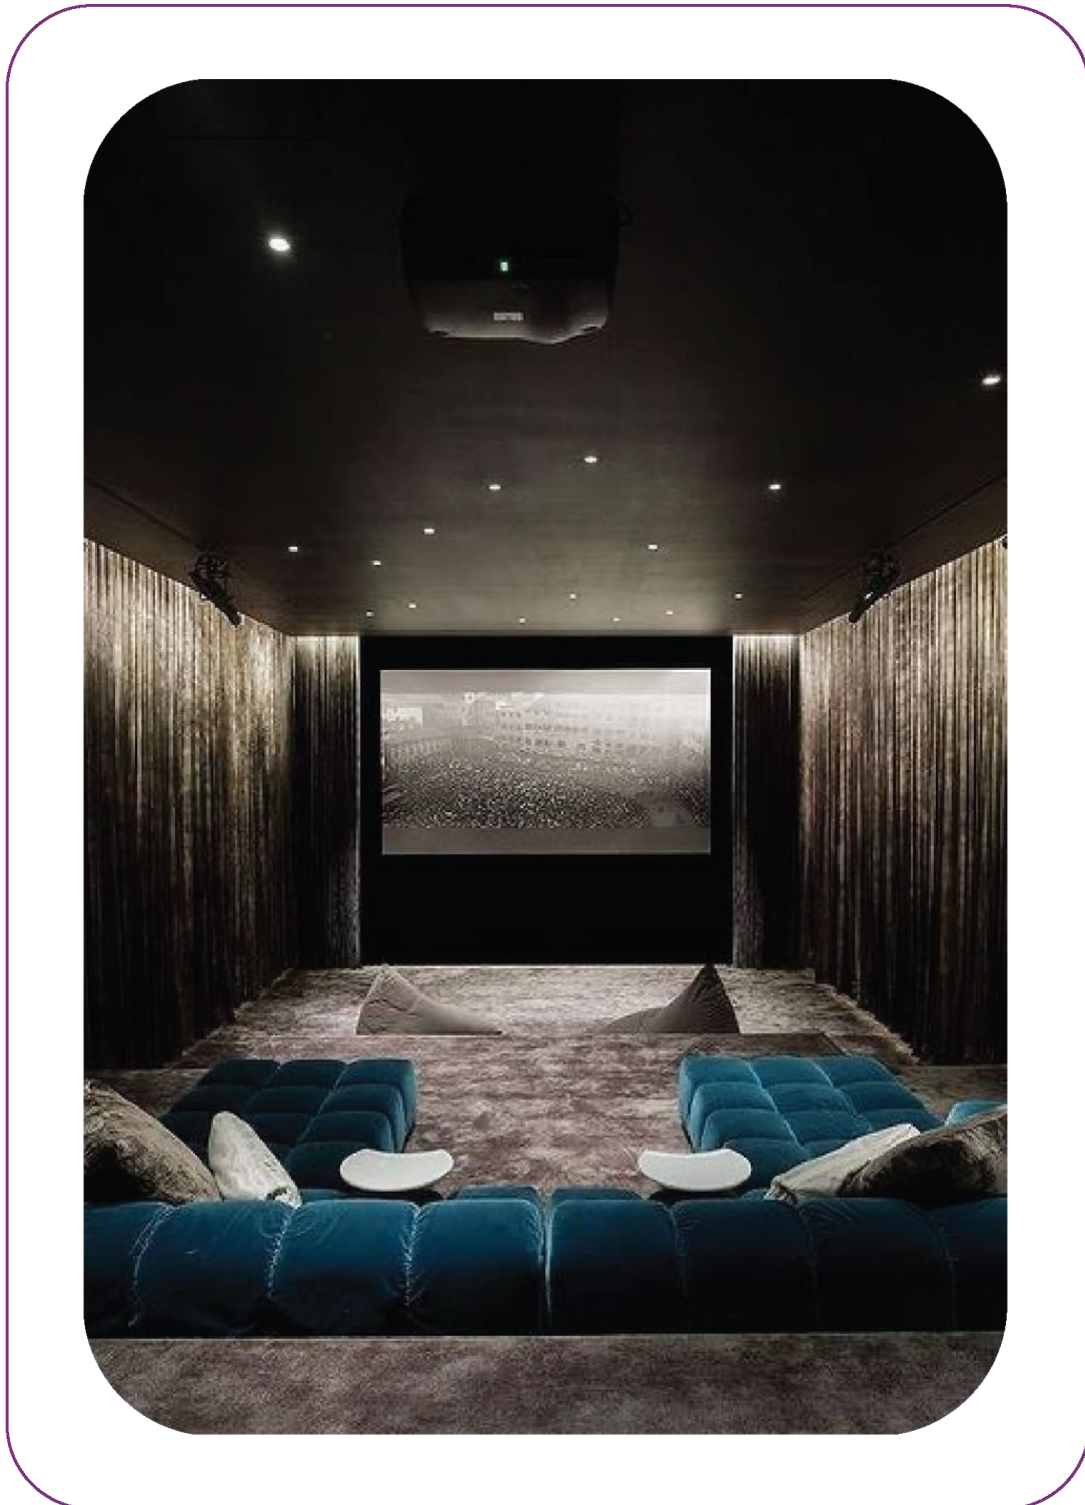

Actwell Trading reserves the right to make revisions and updates.
If you have any enquiries please consult an Actwell Lighting Representative