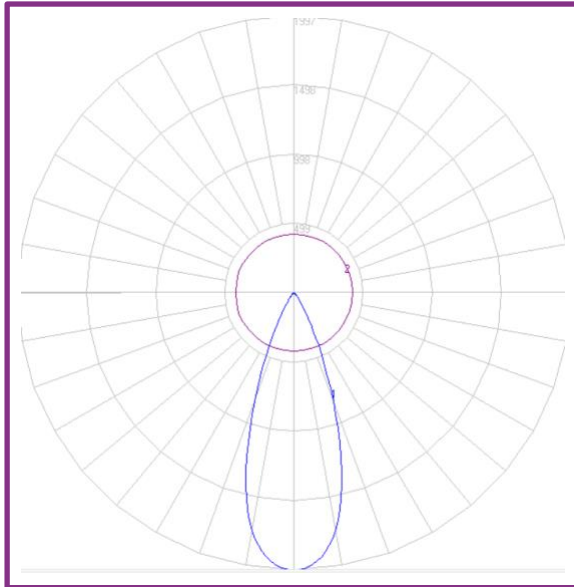

PRODUCT NAME	
FLUTE	
Description	Miniature, Slender, Deep Baffle, Fixed, Recessed LED Downlight
Material	Pure Aluminium Housing and Trim, Polycarbonate Diffuser
Dimension	Diameter: 60mm; Height: 83mm; Cut Out: 55mm
Driver	Remote LED Driver
Luminaire Details	6.5W, 2700K/3000K/4000K Available, CRI>90, Beam Angle: 15°/24°/36°/50°, SDCM<3, UGR<17, 940 Lumens, 820 Luminaire Luminous Flux at 3000K 36°. Lumen Efficacy: 145Lm/W
Ratings	IP44 IC-4 IK07
Rated Life	5yr Warranty L80 B10: 67,000hrs <i>Environmental Impact: Luminaire > 95% Recyclable, Fitting Under Actwell Revitalisation Program to Refit Parts to End Waste</i>
Installation	Recessed

Example: AW11-3RD-WH-3K-50°-ND

OPTIONS

Colour Finish	Temperature	Beam Angle	Dimming
WH (White)	2.7K (2700K)	15°	ND (Non-Dim)
BK (Black)	3K (3000K)	24°	PH (Phase-Dim)
	4K (4000K)	36°	DD (DALI-Dim)
		50°	

DIMENSION LINE DIAGRAM

Actwell Trading reserves the right to make revisions and updates.
If you have any enquiries please consult an Actwell Lighting Representative

PHOTOMETRICS

PRODUCT APPLICATION PHOTOS