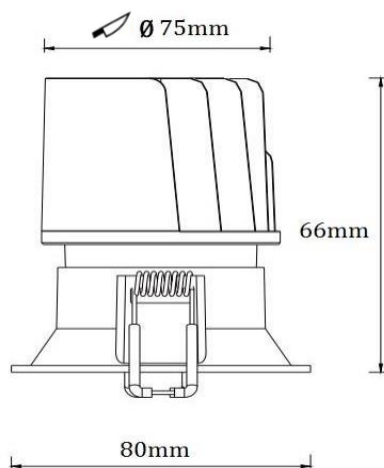

+61 2 9638 3333

enquiries@actwelllighting.com.au

PRODUCT NAME	
ETHOS	
Description	<p>IP44 Rated Water and Dust Protection, Deep Baffle, Low Profile, Anti-Glare, Fixed, Recessed, LED Downlight</p> <p>Internal/External Areas: Wet Areas, High CRI, Low Glare Requirements</p>
Material	<p>Aluminium Trim and Body, PMMA Parabolic Reflector, Semi Diffused Anti-Glare Lens, Custom Engineered Aluminium Heat Sink, Recessing Clips</p>
Dimension	<p>Diameter: 80mm; Height: 66mm; Cut Out: 75mm</p>
Driver	<p>200mA or 225mA Remote LED Driver</p>
Luminaire Details	<p>7W or 10W, 2700K/3000K/4000K Available, CRI>90, SDCM<3, UGR<19, Beam Angle: 36°/50°, 780 Lumens or 1100 Lumens, 710 or 996 Luminaire Luminous Flux @ 3000K.</p> <p>Lumen Efficacy: 110Lm/W</p>
Ratings	<p>IP44 IC-4 IK06</p>
Rated Life	<p>5yr Warranty LM80 B10: 60,000 hrs</p> <p><i>Environmental Impact: Luminaire > 95% Recyclable, Fitting Under Actwell Revitalisation Program to Refit Parts to End Waste</i></p>
Installation	<p>Recessed</p>

Actwell Trading reserves the right to make revisions and updates.
 If you have any enquiries please consult an Actwell Lighting Representative

ORDER CODE

AW52RD-(Colour Finish)-(Wattage)-(Temperature)-(Beam Angle)- (Dimming)
Example: AW52RD-WH-10W-3K-50°-ND

OPTIONS

Colour Finish	Wattage	Temperature	Beam Angle	Dimming
WH (White)	7W (7 Watt)	2.7K (2700K)	36°	ND (Non-Dim)
BK (Black)	10W (10 Watt)	3K (3000K)	60°	PH (Phase-Dim)
		4K (4000K)		DD (DALI-Dim)

DIMENSION LINE DIAGRAM