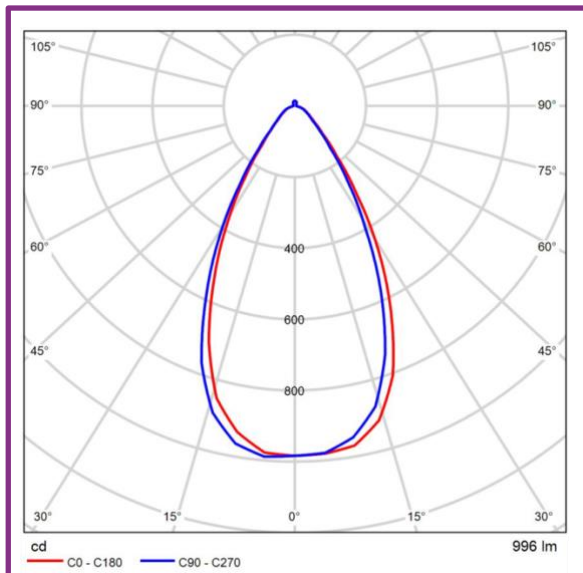

PHOTOMETRICS

PRODUCT APPLICATION PHOTOS