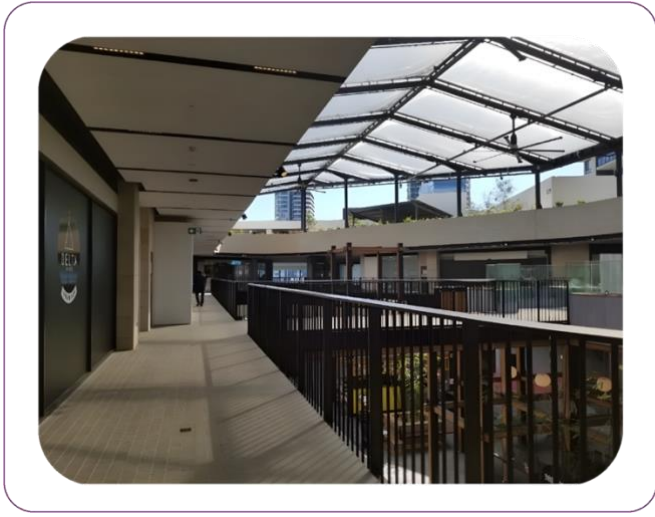

PRODUCT APPLICATION PHOTOS

Actwell Trading reserves the right to make revisions and updates.
If you have any enquiries please consult an Actwell Lighting Representative