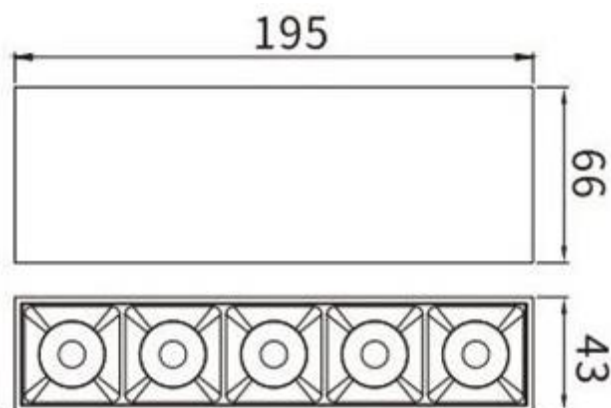

34 Mary Parade
Rydalmere NSW 2116 Australia

+61 2 9638 3333

enquiries@actwellighting.com.au

PRODUCT NAME	
TAJIMA SM 5	
Description	Multi-Faceted, Miniature, Linear Surface Mounted LED Luminaire- Available with Different Reflector Colour Options. Interior Areas; Unobtrusive, Decorative and Linear Applications
Materials	Die-Cast Aluminium Body and Base, Artificial Marble Trim, PMMA Baffle and Lens
Dimensions	Length: 195mm, Width: 43mm, Height: 66mm
Driver	Remote 225mA LED Driver
Luminaire Details	10W COB LED, 2700K/3000K/3500K/4000K, CRI>90, Beam Angle: 15°/24°/36°, SDCM<3, UGR<18, 890 Lumens, 780 Luminaire Luminous Flux at 3000K 24°. Efficacy: 90Lm/W
Ratings	IP44 IK07
Rated Life	5yr Warranty L80 B10: 68,000hrs <i>Environmentally Sustainable Replaceable LED Module</i> <i>Environmental Impact: Luminaire > 95% Recyclable, Fitting Under Actwell Revitalisation Program to Refit Parts to End Waste</i>
Installation	Ceiling Mounted

DIMENSION LINE DIAGRAM

Actwell Trading reserves the right to make revisions and updates.
If you have any enquiries please consult an Actwell Lighting Representative

PRODUCT APPLICATION PHOTOS

Actwell Trading reserves the right to make revisions and updates.
If you have any enquiries please consult an Actwell Lighting Representative