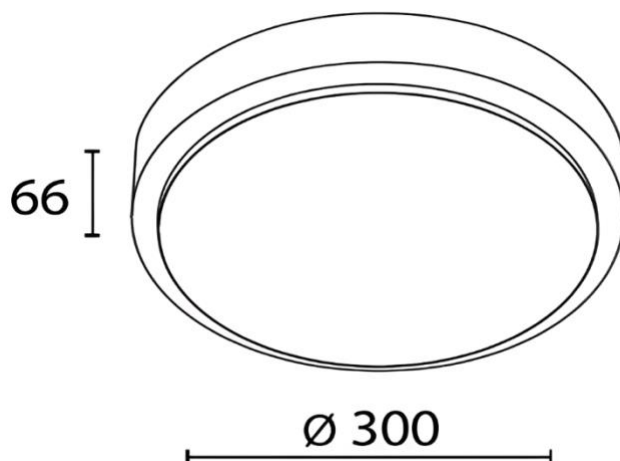

ORDER CODE

AW821SD-(Colour Finish)-(Temperature)-(Dimming)

Example: AW821SD-WH-3K-ND

OPTIONS

Colour Finish	Temperature	Dimming
WH (White)	3K (3000K)	ND (Non-Dim)
GP (Graphite)	4K (4000K)	
BK (Black)		

DIMENSIONS LINE DIAGRAM

Actwell Trading reserves the right to make revisions and updates.
If you have any enquiries please consult an Actwell Lighting Representative