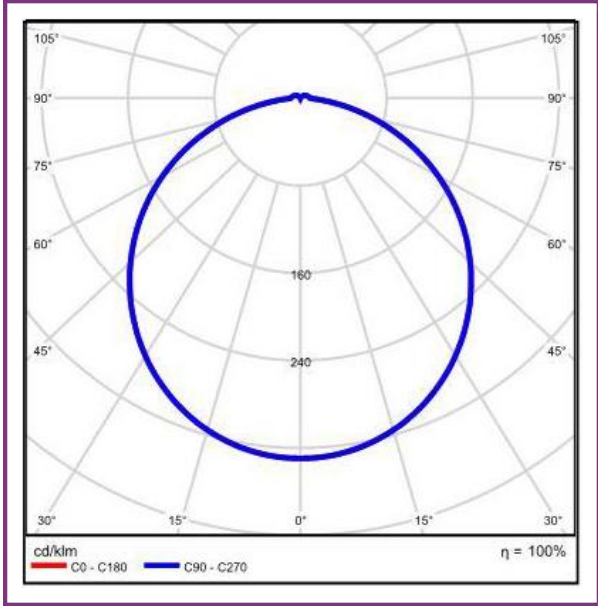

PHOTOMETRICS

PRODUCT APPLICATION PHOTOS