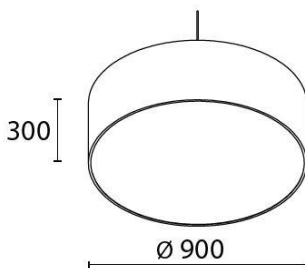

TECHNICAL INFORMATION

ORDER CODE

AW9655PT-(Colour Finish)-(Temperature)-(Dimming)

Example: AW9655PT-WH-3K-ND

Options:

Colour Finish	Temperature	Dimming
WH (White)	3K (3000K)	ND (Non-Dim)
BK (Black)	4K (4000K)	
SL (Silver)		
Custom (Specify RAL Code)		

Dimensions Line Diagram:

*Custom-made sizes available upon request.