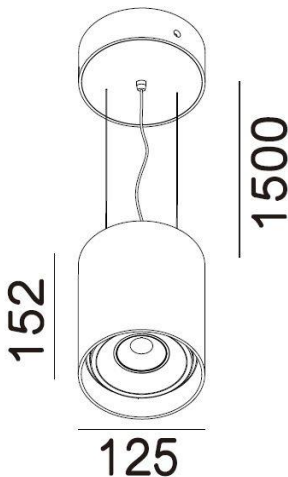

Product Name **ZETARIS R**

Description	Cylindrical, Ceiling Mounted, Adjustable Head LED Luminaire
Material	Die Cast Aluminium Housing, Pure Aluminium Reflector, Polycarbonate Lens Diffuser, Steel Sheet Mounting Plate, Wire Suspension Cables
Dimensions	Diameter: 125mm; Height: 152mm; Suspension Max: 1500mm
Driver	Integral LED Driver
Details	15W COB LED, 3000K/4000K available, 36° Beam, CRI>80, 1050 Luminaire Luminous Flux @ 3000K
IP Rating	IP20
Installation	Suspended

TECHNICAL INFORMATION

ORDER CODE

AW9670PT-(Colour Finish)-(Temperature)-(Dimming)

Example: AW9670PT-WH-3K-ND

Options:

Colour Finish	Temperature	Dimming
WH (White)	3K (3000K)	ND (Non-Dim)
BK (Black)	4K (4000K)	PH (Phase)
		11 (1-10V)

Dimensions Line Diagram:

Dimensions Line Diagram:

We reserve the right to make technical changes.

Should you have any enquiries, please consult an Actwell representative. Email: sales@actwellighting.com.au