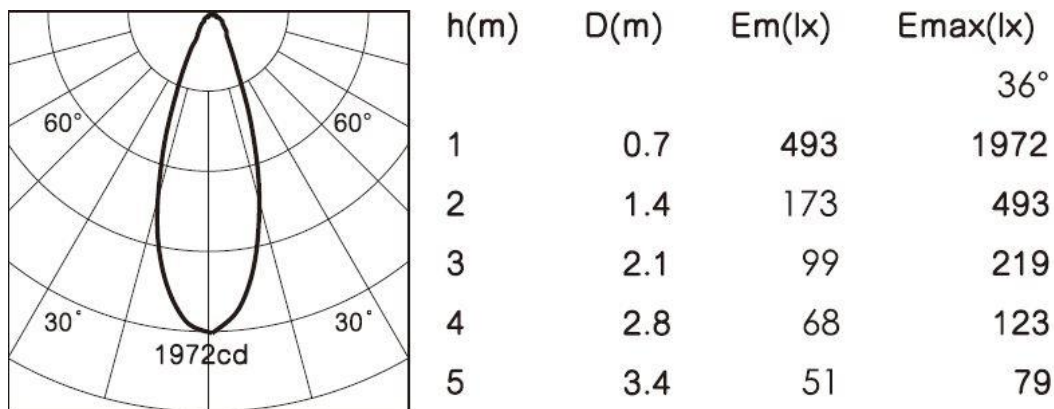

We reserve the right to make technical changes.

Should you have any enquiries, please consult an Actwell representative. Email: sales@actwellighting.com.au

34 Mary Parade | Rydalmere NSW 2116 | Australia | T +61 2 9638 3333 | www.actwellighting.com