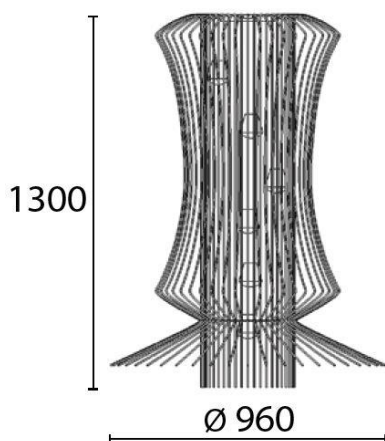

#### Product Name **FONTAYNE**

<b>Description</b>	Architectural Custom Designed Vertical Pendant with Six Point Spiralled LED Lamps
<b>Material</b>	Powder coated, Extruded Steel Rods, 6x ES27 Lamp Bases
<b>Dimensions</b>	Height: 1300mm; Width: 960mm
<b>Driver</b>	Inbuilt LED Driver
<b>Details</b>	6x13W ES27 LED Lamps, 3000K/4000K Available, CRI>80, Approx. 8400 Luminaire Luminous Flux @ 3000K
<b>IP Rating</b>	IP20
<b>Installation</b>	Suspended

### ORDER CODE

AW9675PT-(Colour Finish)-(Temperature)-(Dimming)

Example: AW9675PT-GD-3K-ND

Options:

Colour Finish	Temperature	Dimming
GD (Gold)	3K (3000K)	ND (Non-Dim)
	4K (4000K)	

Dimensions Line Diagram: