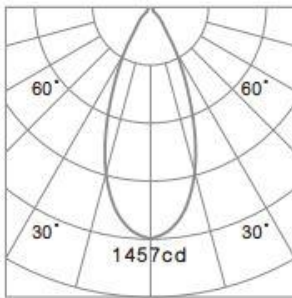

Product Name	ELLORA LUMEAH SERIES
Description	Suspended Decorative Cylindrical Pendant Series
Material	Pure Aluminium Body, Steel Sheet Base Plate, Acrylic Diffuser and Wire Suspension Cables
Dimensions	AW9676PT Small – Dia: 40mm, Height: 140mm AW9677PT Medium – Dia: 57mm Height: 300mm AW9678PT Large – Dia: 57mm Height: 600mm Suspension 1500mm max.
LED Details	10W Sharp COB LED, 36°/60° Beam, CRI>82, 2700K/3000K/4000K Options, 880 Luminaire Luminous Flux @ 3K
Driver	Integral LED Driver
IP Rating	IP20
IK Rating	IK05
Installation	Suspended

TECHNICAL INFORMATION

Order Code:

AW967XPT- (Colour Finish)-(Temperature) -(Beam Angle) -(Dimming)

Example: AW9676PT-GL-3K-36-ND

Options:

Colour Finish	Temperature	Beam Angle	Dimming
WH (White)	2.7K (2700K)	36°	ND (Non-Dim)
SL (Pearl Silver)	3K (3000K)	60°	
BK (Black)	4K (4000K)		
BS (Antique Brass)			
GL (Champ. Gold)			
PK (Rose Pink)			

TECHNICAL INFORMATION

Photometrics:

h(m)	D(m)	Em(lx)	Emax(lx)
1	0.8	362	1447
2	1.6	127	362
3	2.5	72	161
4	3.3	50	91

h(m)	D(m)	Em(lx)	Emax(lx)
1	1.2	345	766
2	2.3	106	192
3	3.5	55	85
4	4.7	36	48

We reserve the right to make technical changes.