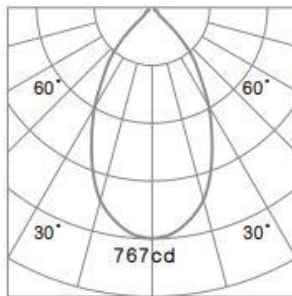

Product Name	ELLORA LUMEAH SERIES
Description	Suspended Decorative Cylindrical Pendant Series
Material	Pure Aluminium Body, Steel Sheet Base Plate, Acrylic Diffuser and Wire Suspension Cables
Dimensions	AW9676PT Small – Dia: 40mm, Height: 140mm AW9677PT Medium – Dia: 57mm Height: 300mm AW9678PT Large – Dia: 57mm Height: 600mm Suspension 1500mm max.
LED Details	10W Sharp COB LED, 36°/60° Beam, CRI>82, 2700K/3000K/4000K Options, 880 Luminaire Luminous Flux @ 3K
Driver	Integral LED Driver
IP Rating	IP20
IK Rating	IK05
Installation	Suspended

TECHNICAL INFORMATION

Order Code:

AW967XPT- (Colour Finish)-(Temperature) -(Beam Angle) -(Dimming)

Example: AW9676PT-GL-3K-36-ND

Options:

Colour Finish	Temperature	Beam Angle	Dimming
WH (White)	2.7K (2700K)	36°	ND (Non-Dim)
SL (Pearl Silver)	3K (3000K)	60°	
BK (Black)	4K (4000K)		
BS (Antique Brass)			
GL (Champ. Gold)			
PK (Rose Pink)			

TECHNICAL INFORMATION

Photometrics:

h(m)	D(m)	Em(lx)	Emax(lx)
1	0.8	362	1447
2	1.6	127	362
3	2.5	72	161
4	3.3	50	91

h(m)	D(m)	Em(lx)	Emax(lx)
1	1.2	345	766
2	2.3	106	192
3	3.5	55	85
4	4.7	36	48

We reserve the right to make technical changes.