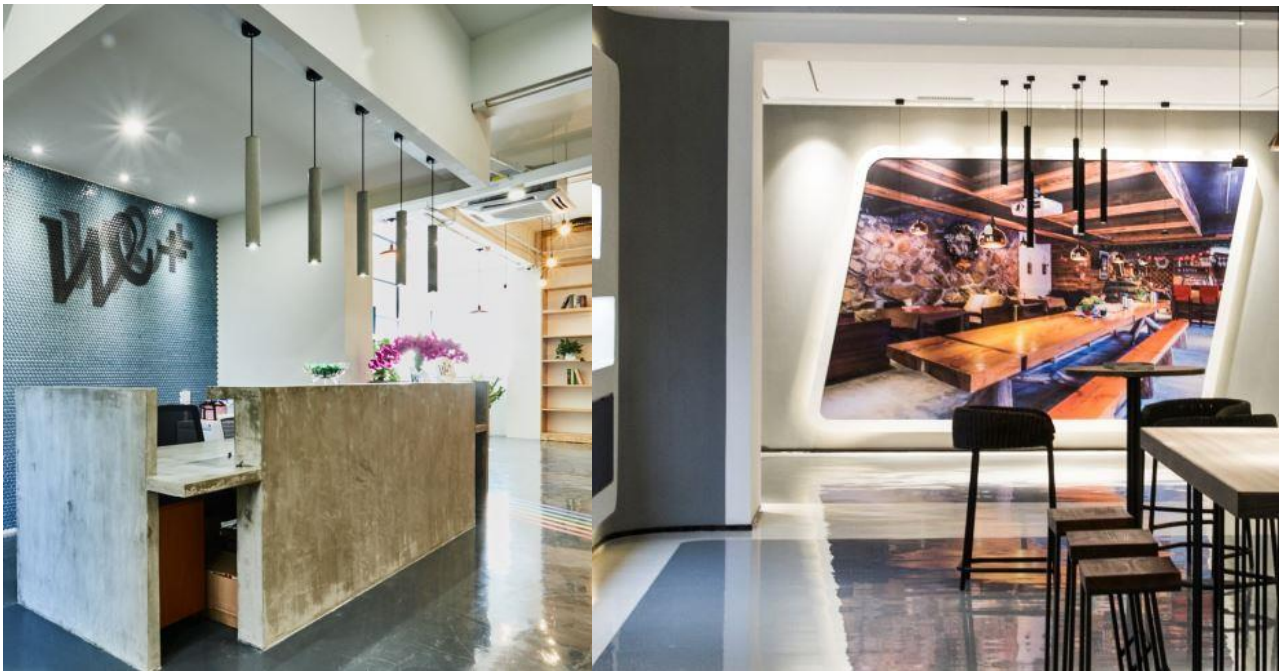

TECHNICAL INFORMATION

Order Code:

AW967XPT- (Colour Finish)-(Temperature) -(Beam Angle) -(Dimming)

Example: AW9676PT-GL-3K-36-ND

Options:

Colour Finish	Temperature	Beam Angle	Dimming
WH (White)	2.7K (2700K)	36°	ND (Non-Dim)
SL (Pearl Silver)	3K (3000K)	60°	
BK (Black)	4K (4000K)		
BS (Antique Brass)			
GL (Champ. Gold)			
PK (Rose Pink)			

COLOUR OPTIONS

Dimension Line Diagrams:

We reserve the right to make technical changes.

Should you have any enquiries, please consult an Actwell representative. Email: sales@actwellighting.com.au

34 Mary Parade | Rydalmere NSW 2116 | Australia | T +61 2 9638 3333 | www.actwellighting.com