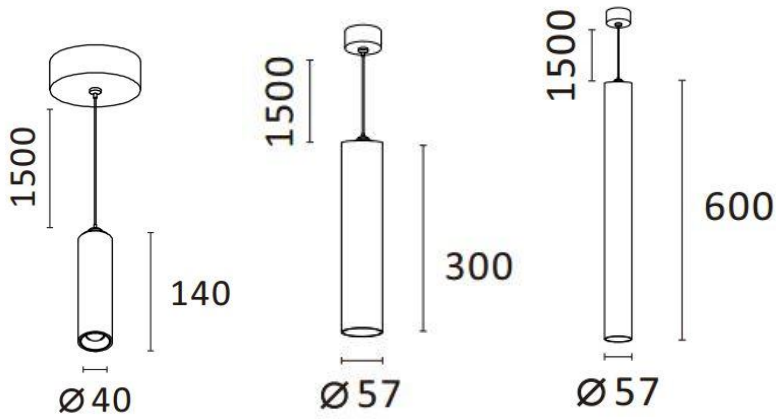

Product Name	ELLORA LUMEAH SERIES
Description	Suspended Decorative Cylindrical Pendant Series
Material	Pure Aluminium Body, Steel Sheet Base Plate, Acrylic Diffuser and Wire Suspension Cables
Dimensions	AW9676PT Small – Dia: 40mm, Height: 140mm AW9677PT Medium – Dia: 57mm Height: 300mm AW9678PT Large – Dia: 57mm Height: 600mm Suspension 1500mm max.
LED Details	10W Sharp COB LED, 36°/60° Beam, CRI>82, 2700K/3000K/4000K Options, 880 Luminaire Luminous Flux @ 3K
Driver	Integral LED Driver
IP Rating	IP20
IK Rating	IK05
Installation	Suspended

TECHNICAL INFORMATION

Order Code:

AW967XPT- (Colour Finish)-(Temperature) -(Beam Angle) -(Dimming)

Example: AW9676PT-GL-3K-36-ND

Options:

Colour Finish	Temperature	Beam Angle	Dimming
WH (White)	2.7K (2700K)	36°	ND (Non-Dim)
SL (Pearl Silver)	3K (3000K)	60°	
BK (Black)	4K (4000K)		
BS (Antique Brass)			
GL (Champ. Gold)			
PK (Rose Pink)			

COLOUR OPTIONS

Dimension Line Diagrams:

We reserve the right to make technical changes.

Should you have any enquiries, please consult an Actwell representative. Email: sales@actwellighting.com.au

34 Mary Parade | Rydalmere NSW 2116 | Australia | T +61 2 9638 3333 | www.actwellighting.com

TECHNICAL INFORMATION

Photometrics:

h(m)	D(m)	Em(lx)	Emax(lx)
1	0.8	362	1447
2	1.6	127	362
3	2.5	72	161
4	3.3	50	91

h(m)	D(m)	Em(lx)	Emax(lx)
1	1.2	345	766
2	2.3	106	192
3	3.5	55	85
4	4.7	36	48

We reserve the right to make technical changes.