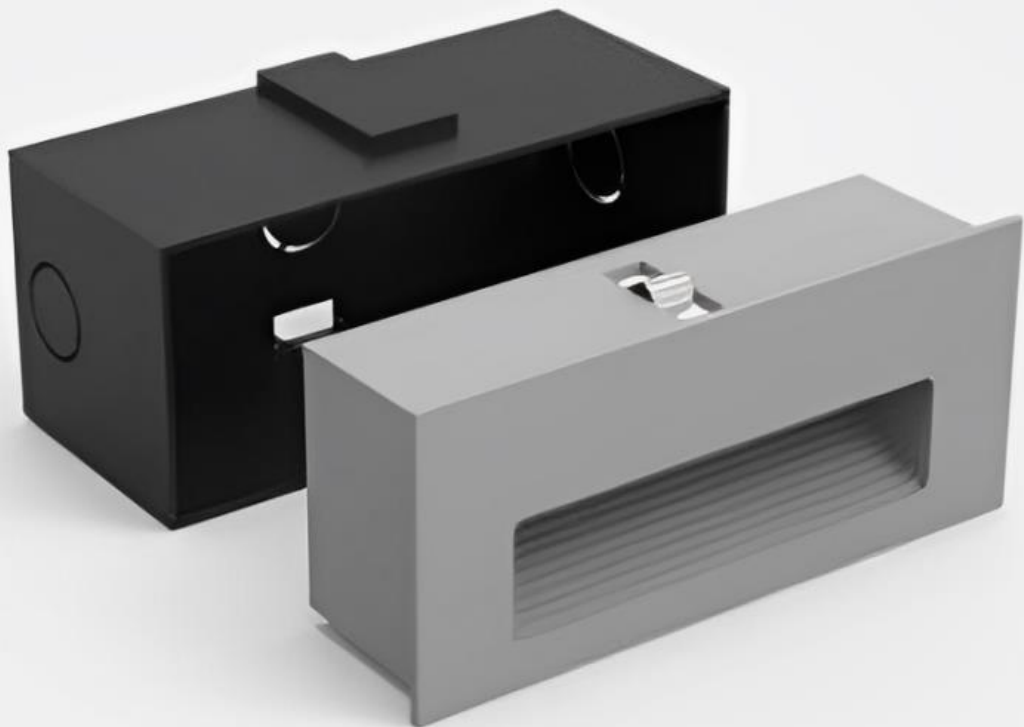

ACTWELL

LIGHTING

TECHNICAL INFORMATION
AW6017EW AURELIAN

APPLICATION AREA

Commercial

Residential

Wet Areas

Medical Centers

34 Mary Parade
Rydalmere NSW 2116 Australia

+61 2 9638 3333

enquiries@actwellighting.com.au

PRODUCT NAME	
AURELIAN	
Description	The Aurelien is a robust, yet simple and aesthetically pleasing recessed wall luminaire for pathway and stairway applications. Being weatherproof and vandal resistant, the Aurelian is built to last; and designed for ease of install
Materials	Die-Cast Aluminium Housing and Frame with High Corrosion Resistance, DuPont Outdoor Electrostatic Powder Coating, 304 Stainless Steel Fasteners, Fire Resistant Silicon Seal Gasket
Dimensions	Width: 170mm; Height: 75mm; Depth: 72mm; Cut Out: 72mm x 167mm
Driver	Integral Non-Dim Driver Remote DALI Driver
Luminaire Details	7.5W SMD LED, 3000K/4000K Available, CRI>90, SDCM<3, UGR<16, 850 Lumens, 440 Luminaire Luminous Flux at 3000K. Lumen Efficacy: 113Lm/W.
Ratings	IP65 IK09
Rated Life	5yr Warranty LM80 B10: 65,000 hrs <i>Environmental Impact: Luminaire > 95% Recyclable, Fitting Under Actwell Revitalisation Program to Refit Parts to End Waste</i>
Installation	Wall Recessed