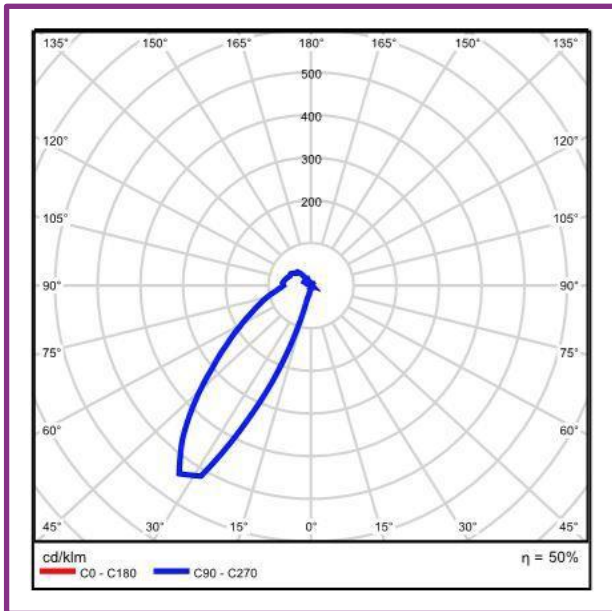

PHOTOMETRICS