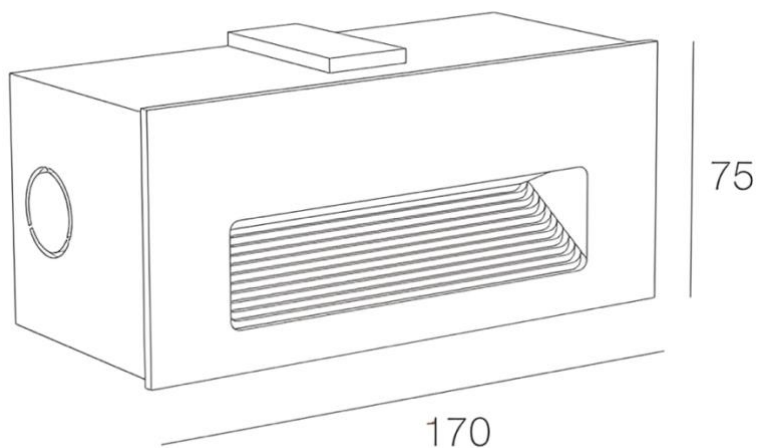

ORDER CODE

AW6017EW- (Color Finish)-(Temperature)-(Dimming)

Example: AW6017EW-GR-3K-ND

OPTIONS

Color Finish	Temperature	Dimming
GR (Grey)	3K (3000K)	ND (Non-Dim)
BK (Black)	4K (4000K)	DD (DALI-Dim)

DIMENSION LINE DIAGRAM

Actwell Trading reserves the right to make revisions and updates.
If you have any enquiries please consult an Actwell Lighting Representative