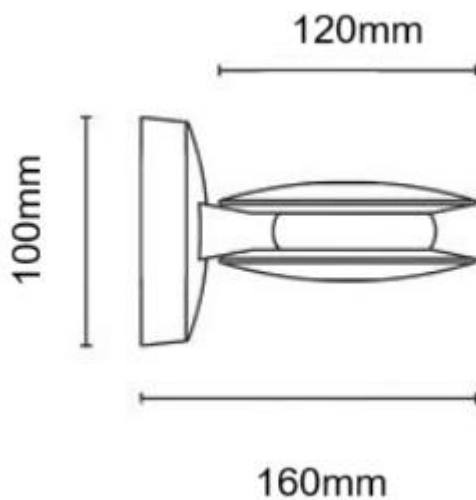

Theatres

Wet Areas

Actwell Trading reserves the right to make revisions and updates.
If you have any enquiries please consult an Actwell Lighting Representative

PRODUCT NAME	
ENTERPRISE	
Description	Rounded, Decorative Laser Effect, Weatherproof, Wall Luminaire Fixed
Materials	Die-Cast Aluminium Body and Base, Acrylic Diffuser, Silicone Rubber Gaskets
Dimensions	Head Dia: 120mm; Base Width Dia: 100mm; Projection: 160mm
Driver	Integral LED Driver
Luminaire Details	8W COB LED, 2700K/3000K/4000K/5000K, CRI>90, Beam angle: 360°, SDCM<3, UGR<18, 910 Lumens, 670 Luminaire Luminous Flux at 3000K. Efficacy: 114Lm/W.
Ratings	IP65 IK08
Rated Life	5yr Warranty L80 B10: 65,000hrs <i>Environmentally Sustainable Replaceable LED Module</i> <i>Environmental Impact: Luminaire > 95% Recyclable, Fitting Under Actwell Revitalisation Program to Refit Parts to End Waste</i>
Installation	Wall Mounted

Example: AW6360EW-WH-3K-ND

OPTIONS

Colour Finish	Temperature	Dimming
WH (White)	2.7K (2700K)	ND (Non-Dim)
GR (Grey)	3K (3000K)	PH (Phase-Dim)
BK (Black)	4K (4000K)	DD (DALI-Dim)
	5K (5000K)	

DIMENSIONS LINE DIAGRAM