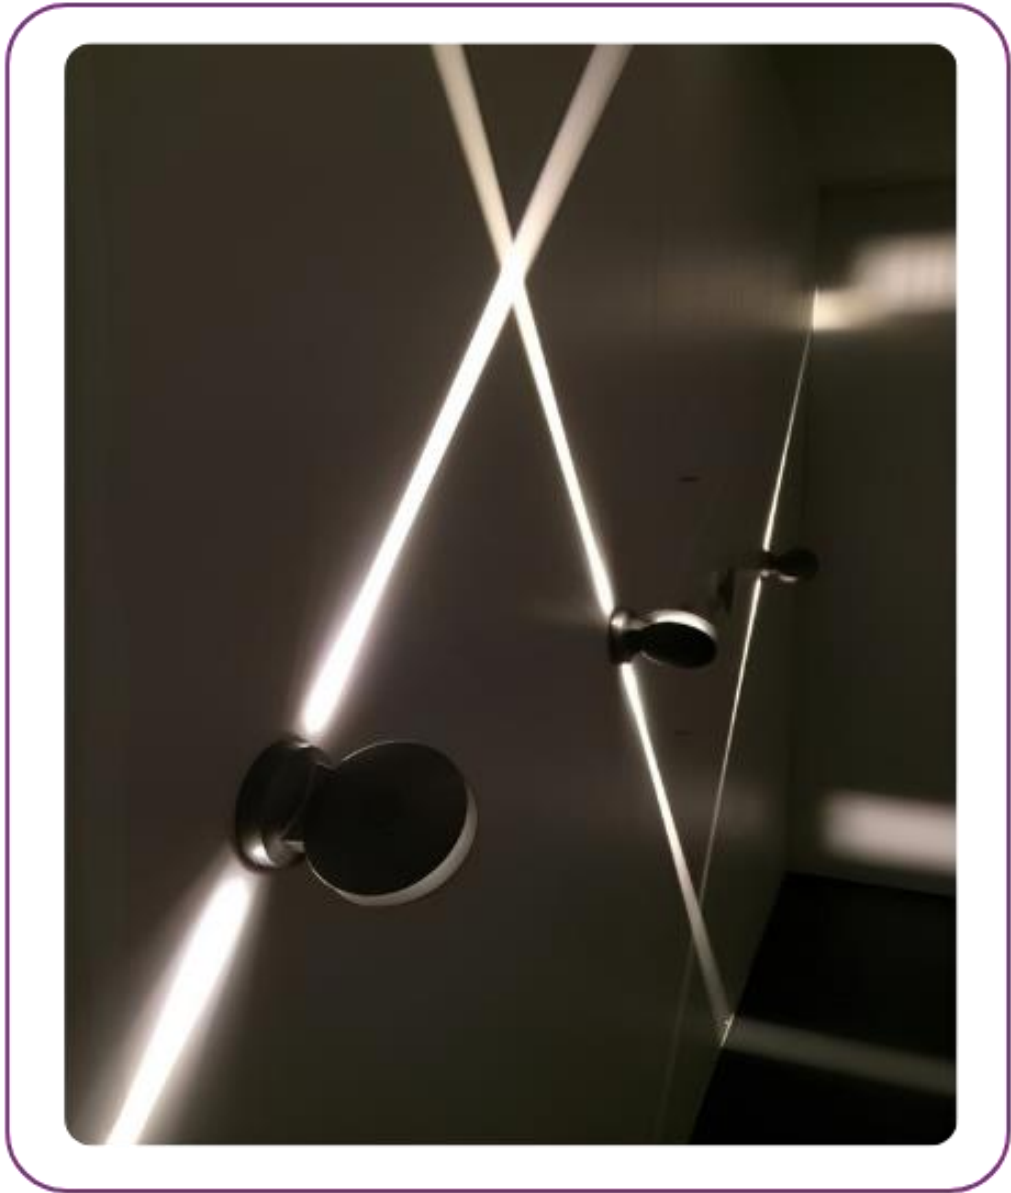

PRODUCT APPLICATION PHOTOS

Actwell Trading reserves the right to make revisions and updates.
If you have any enquiries please consult an Actwell Lighting Representative