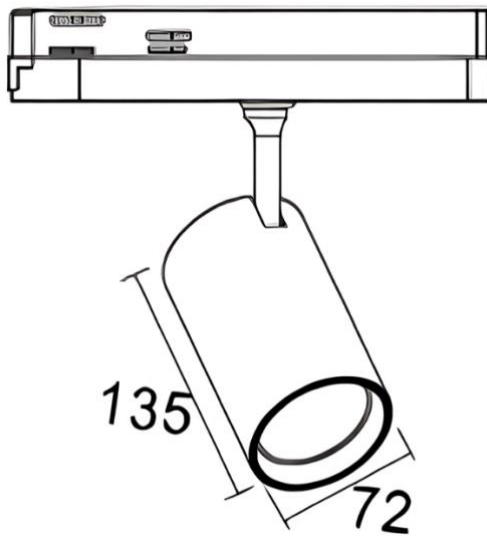

ORDER CODE

AW4121-1TR-(Colour Finish)-(Temperature)-(Beam Angle)-(Watts)- (Beam Angle) (Dimming)

Example: AW4121-1TR-WH-3K-15W-24° -PH

OPTIONS

| Colour Finish | Temperature | Watts | Beam Angle | Dimming |
|---------------|-------------|-------|------------|----------------|
| WH (White) | 3K (3000K) | 15W | 24° | PH (Phase-Dim) |
| BK (Black) | 4K (4000K) | 20W | 60° | |
| | | 25W | | |

DIMENSIONS LINE DIAGRAM

Actwell Trading reserves the right to make revisions and updates.
If you have any enquiries please consult an Actwell Lighting Representative

PHOTOMETRICS

Actwell Trading reserves the right to make revisions and updates.
If you have any enquiries please consult an Actwell Lighting Representative