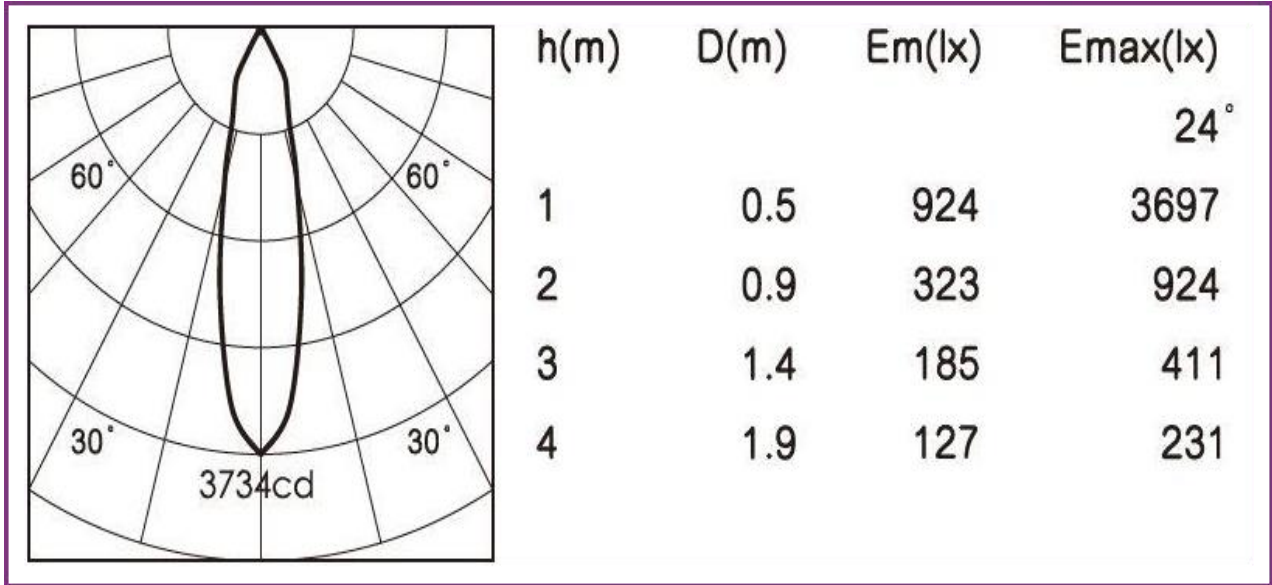

PHOTOMETRICS

Actwell Trading reserves the right to make revisions and updates.
If you have any enquiries please consult an Actwell Lighting Representative