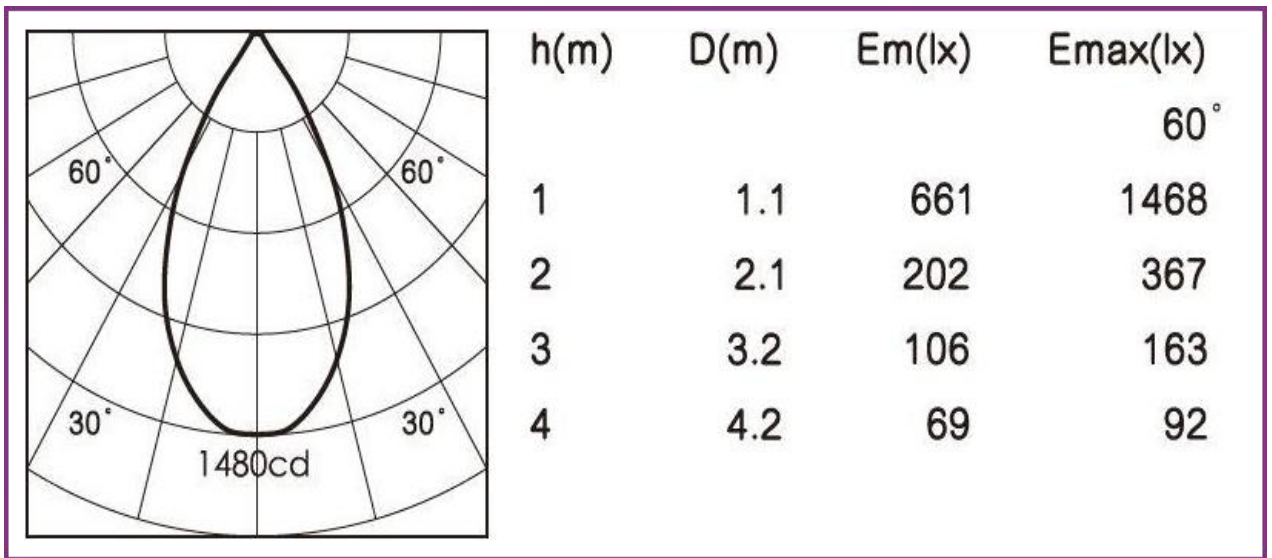

PHOTOMETRICS

Actwell Trading reserves the right to make revisions and updates.
If you have any enquiries please consult an Actwell Lighting Representative